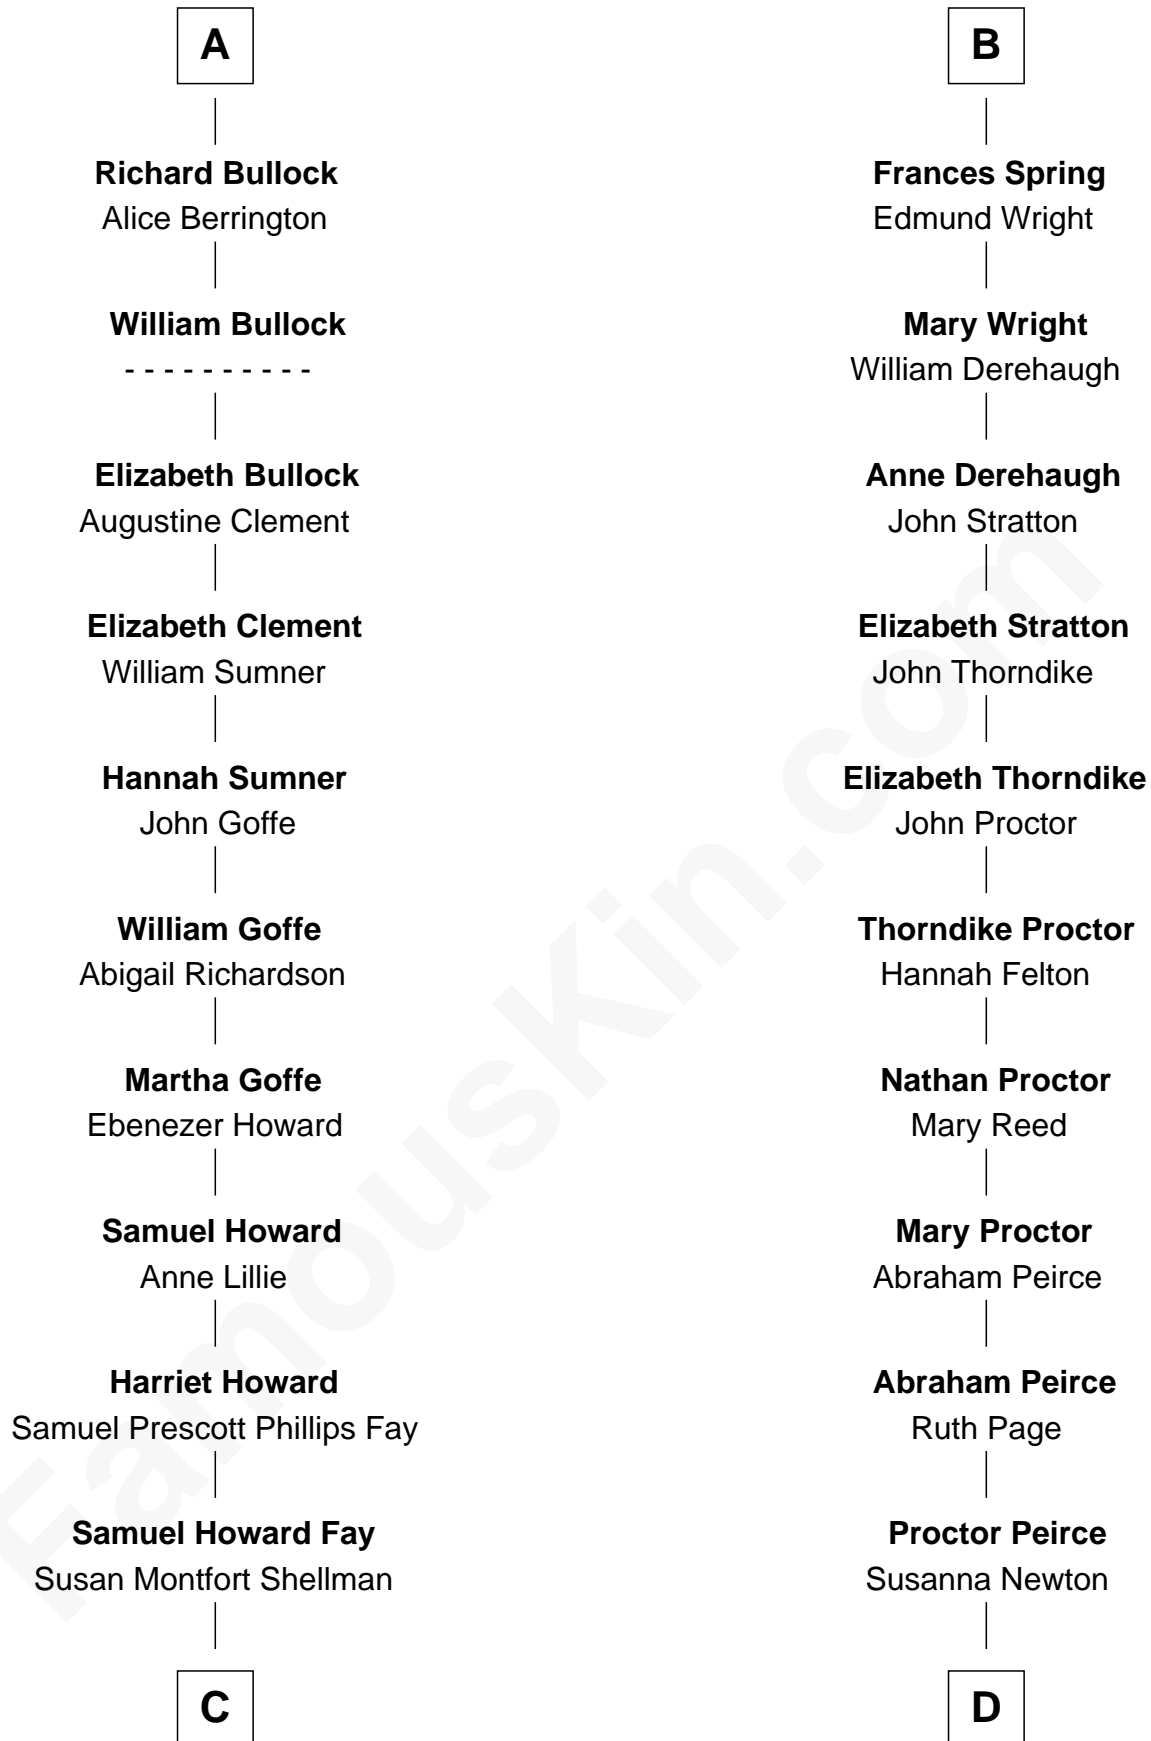

**FamousKin.com**  
**Relationship Chart of**  
**George H. W. Bush**  
*41st U.S. President*

**20th cousin 1 time removed of**  
**John Lithgow**  
*Stage, TV, and Movie Actor*

**Bartholomew de Badlesmere**  
 Margaret de Clare

**C**

**Harriet Eleanor Fay**  
Rev. James Smith Bush

**Samuel Prescott Bush**  
Flora Sheldon

**Prescott Sheldon Bush**  
Dorothy Wear Walker

**George H. W. Bush**  
*41st U.S. President*

**D**

**William Peirce**  
Ellen Prentiss

**Ellen Prentiss Peirce**  
Washington Lithgow

**Arthur Washington Lithgow**  
Ina Berenice Robinson

**Arthur Washington Lithgow**  
Sarah Jane Price

**John Lithgow**  
*Stage, TV, and Movie Actor*