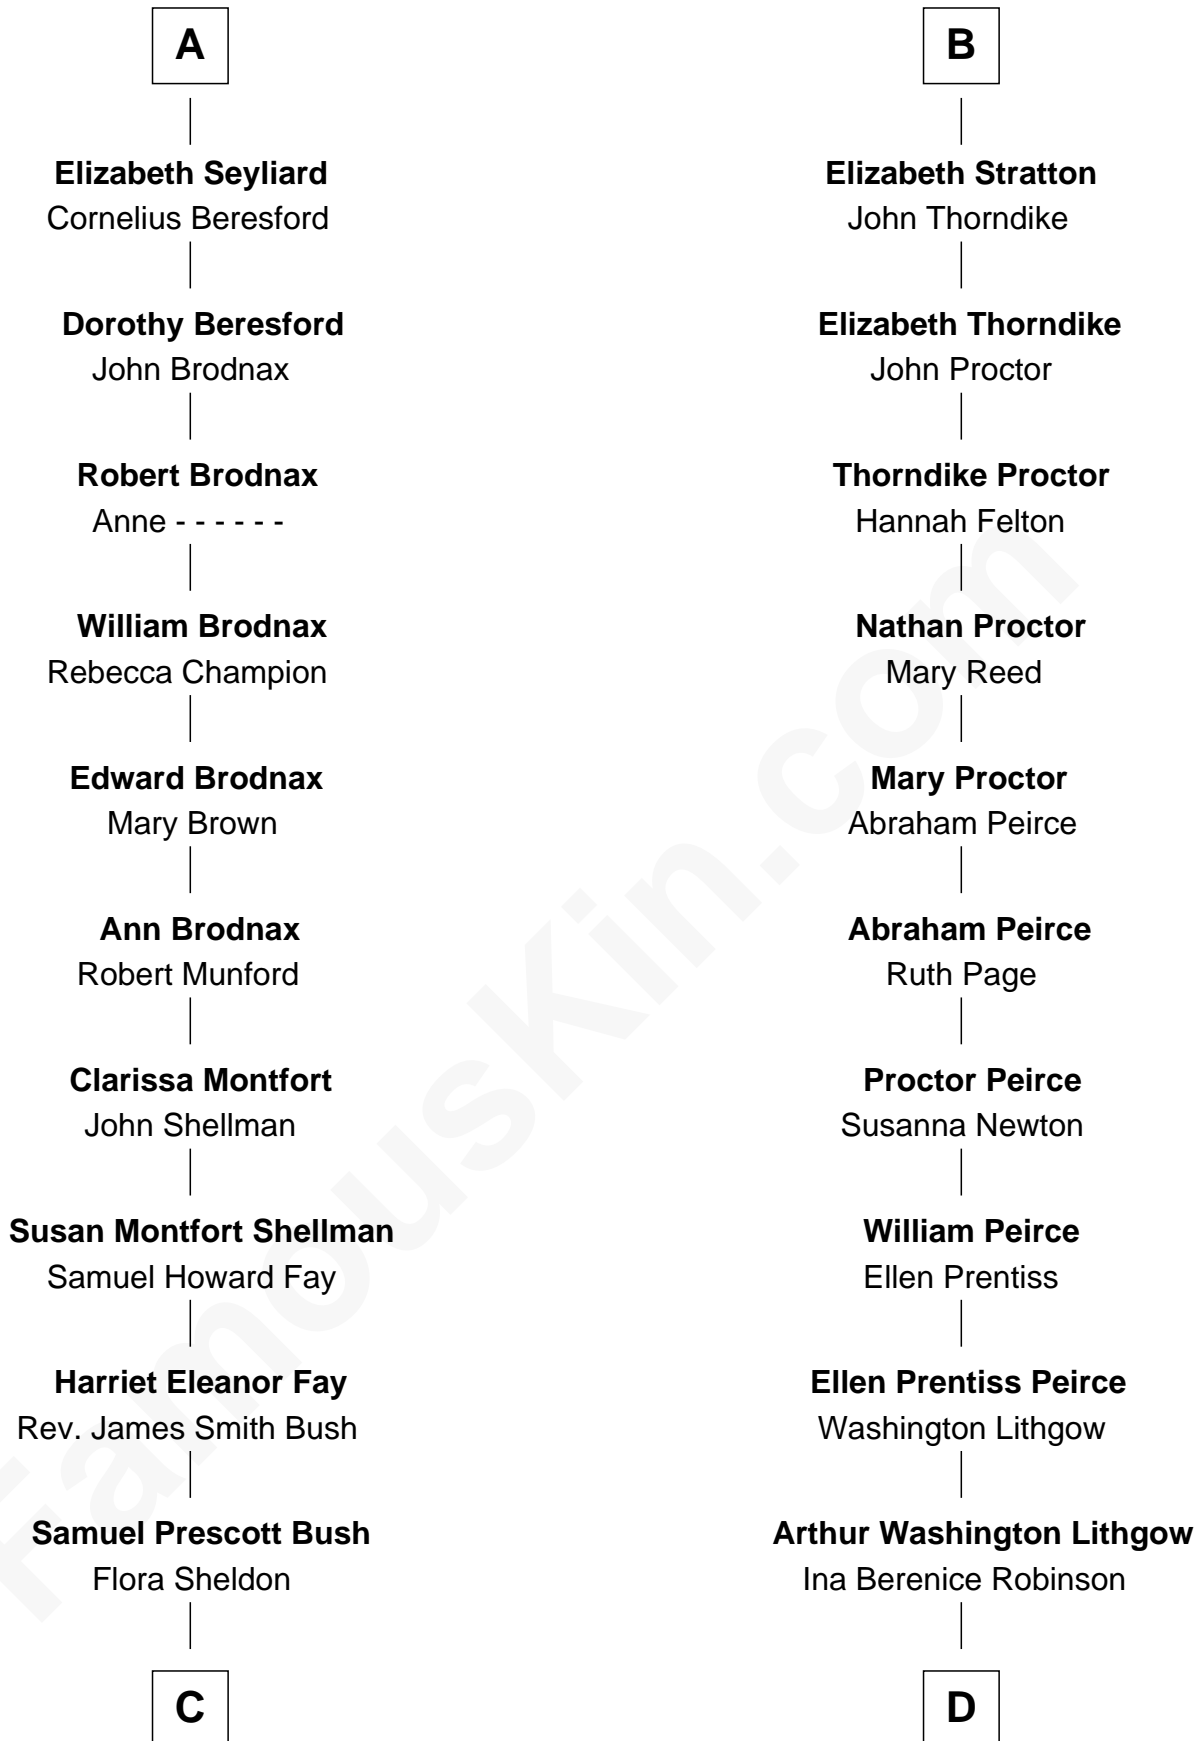

FamousKin.com Relationship Chart of

George H. W. Bush

41st U.S. President

18th cousin of

John Lithgow

Stage, TV, and Movie Actor

Alice Tendring
Sir John Howard

Sir Robert Howard
Margaret Mowbray

Sir John Howard
Katherine Moleyns

Isabel Howard
Sir Robert Mortimer

Elizabeth Mortimer
George Guilford

Sir John Guilford
Barbara West

Elizabeth Guilford
Sir William Cromer

Dorothy Cromer
William Seyliard

A

Henry Howard
Mary Hussey

Elizabeth Howard
Henry Wentworth

Margery Wentworth
Sir William Waldegrave

Dorothy Waldegrave
Sir John Spring

Frances Spring
Edmund Wright

Mary Wright
William Derehaugh

Anne Derehaugh
John Stratton

B

C

Prescott Sheldon Bush

Dorothy Wear Walker

George H. W. Bush

41st U.S. President

D

Arthur Washington Lithgow

Sarah Jane Price

John Lithgow