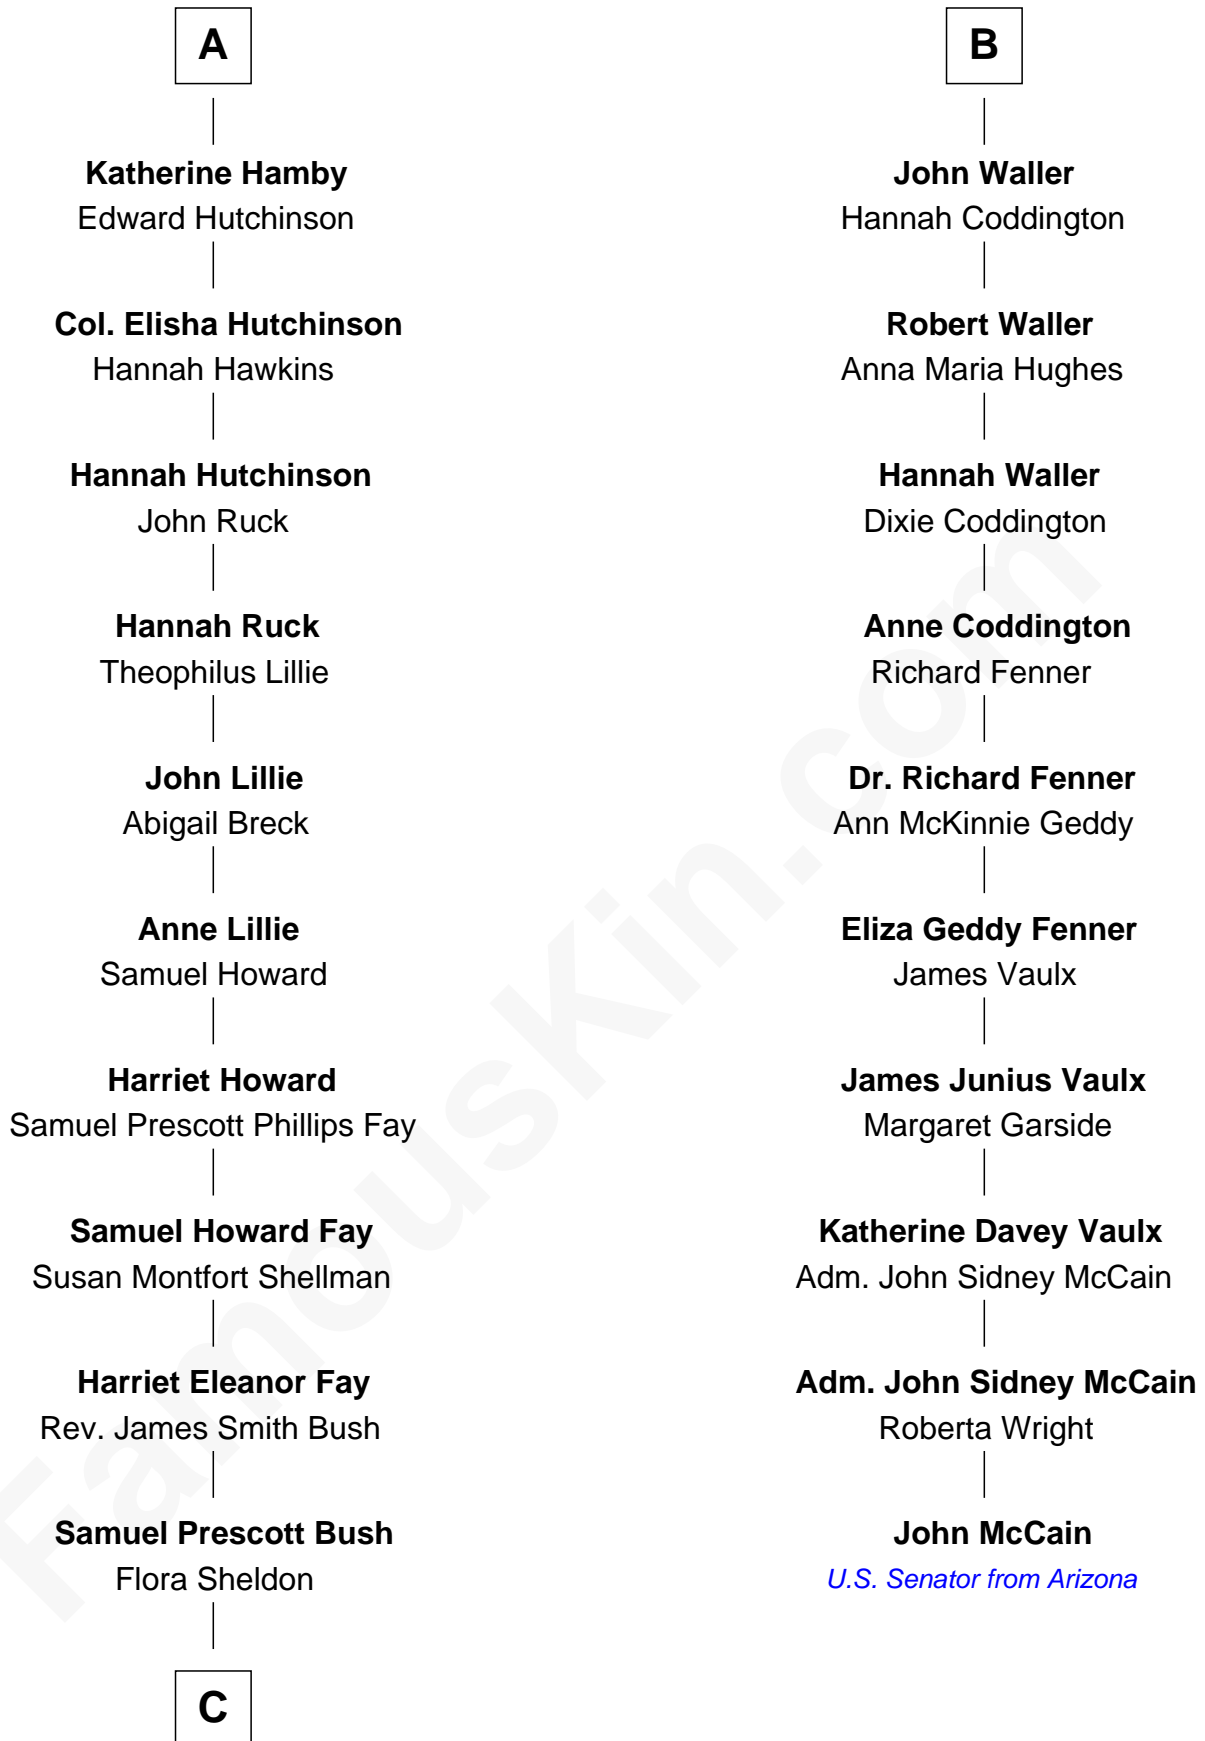

FamousKin.com
Relationship Chart of
George H. W. Bush
41st U.S. President

16th cousin 2 times removed of
John McCain
U.S. Senator from Arizona

Sir Baldwin Freville
 Maude le Scrope

Margaret Freville
 Sir Hugh Willoughby

Elizabeth Freville
 Sir Thomas Ferrers

Margery Willoughby
 Sir Godfrey Hilton

Sir Henry Ferrers
 Margaret Heckstall

Elizabeth Hilton
 Richard Thimbleby

Sir Edward Ferrers
 Constance Brome

Anne Thimbleby
 John Booth

Elizabeth Ferrers
 John Hampden

Eleanor Booth
 Edward Hamby

Griffith Hampden
 Anne Cave

William Hamby
 Margaret Blewett

Anne Hampden
 Robert Waller

Robert Hamby
 Elizabeth Arnold

Robert Thomas Waller

A

B

C

—
Prescott Sheldon Bush

Dorothy Wear Walker

—
George H. W. Bush

41st U.S. President

FamousKin.com