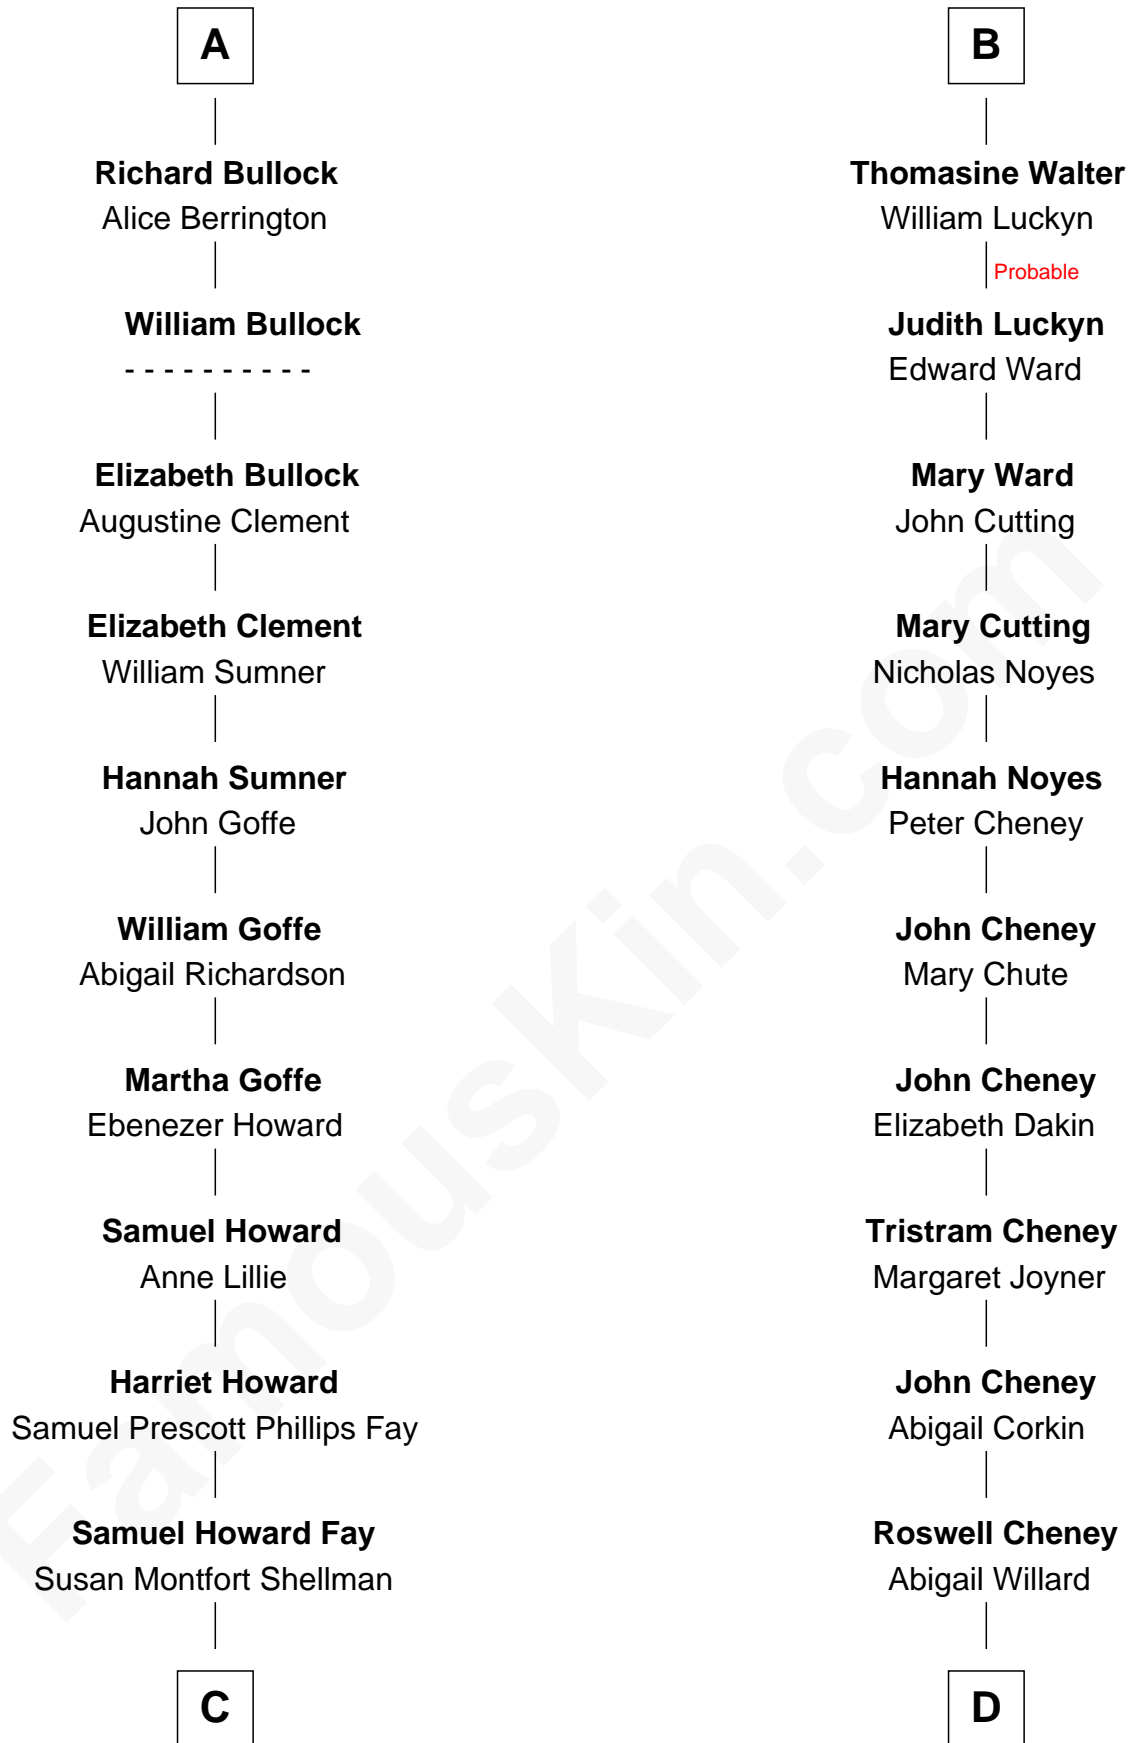

# FamousKin.com Relationship Chart of

**George H. W. Bush**

*41st U.S. President*

20th cousin of

**Carole Lombard**

*Movie Actress*

**Sir John Howard**

Alice de Bois

**Joan de Vere**

Sir William Norreys

**Margaret Norreys**

Gilbert Bullock

**Thomas Bullock**

Alice Kingsmill

**A**

**Joan Howard**

John Denton

**Thomas Denton**

Jane Webbe

**Isabel Denton**

William ap Walter

**B**

**C**

**Harriet Eleanor Fay**  
Rev. James Smith Bush

**Samuel Prescott Bush**  
Flora Sheldon

**Prescott Sheldon Bush**  
Dorothy Wear Walker

**George H. W. Bush**  
*41st U.S. President*

**D**

**James Cheney**  
Nancy B. Evans

**Alice S. Cheney**  
Charles S. Knight