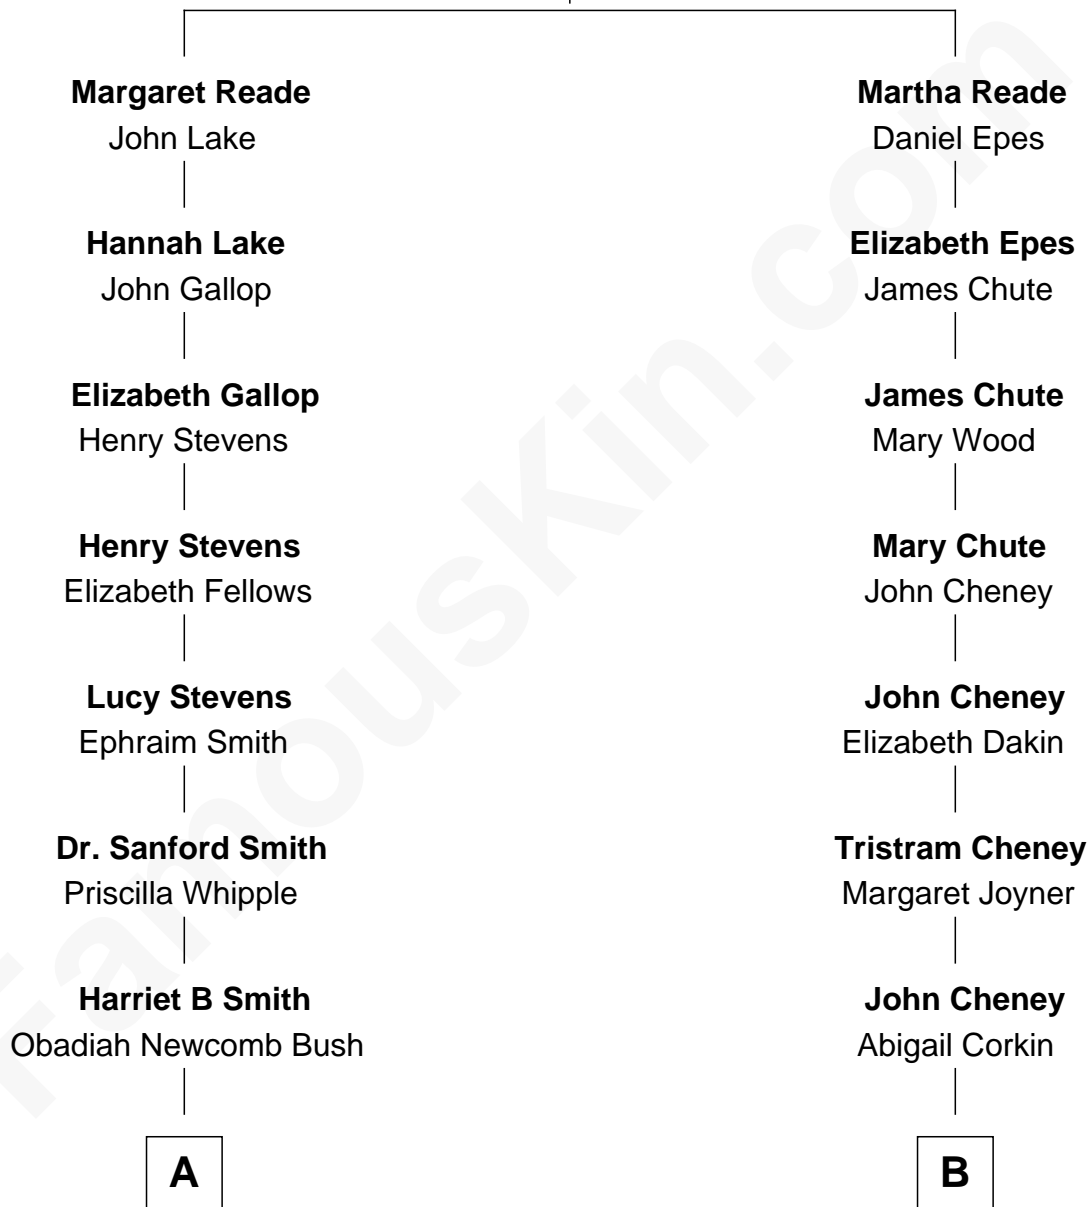

FamousKin.com Relationship Chart of

George H. W. Bush

41st U.S. President

10th cousin 1 time removed of

Carole Lombard

Movie Actress

Edmund Reade

Elizabeth Cooke

A

Rev. James Smith Bush

Harriet Eleanor Fay

Samuel Prescott Bush

Flora Sheldon

Prescott Sheldon Bush

Dorothy Wear Walker

George H. W. Bush

41st U.S. President

B

Roswell Cheney

Abigail Willard

James Cheney

Nancy B. Evans

Alice S. Cheney

Charles S. Knight