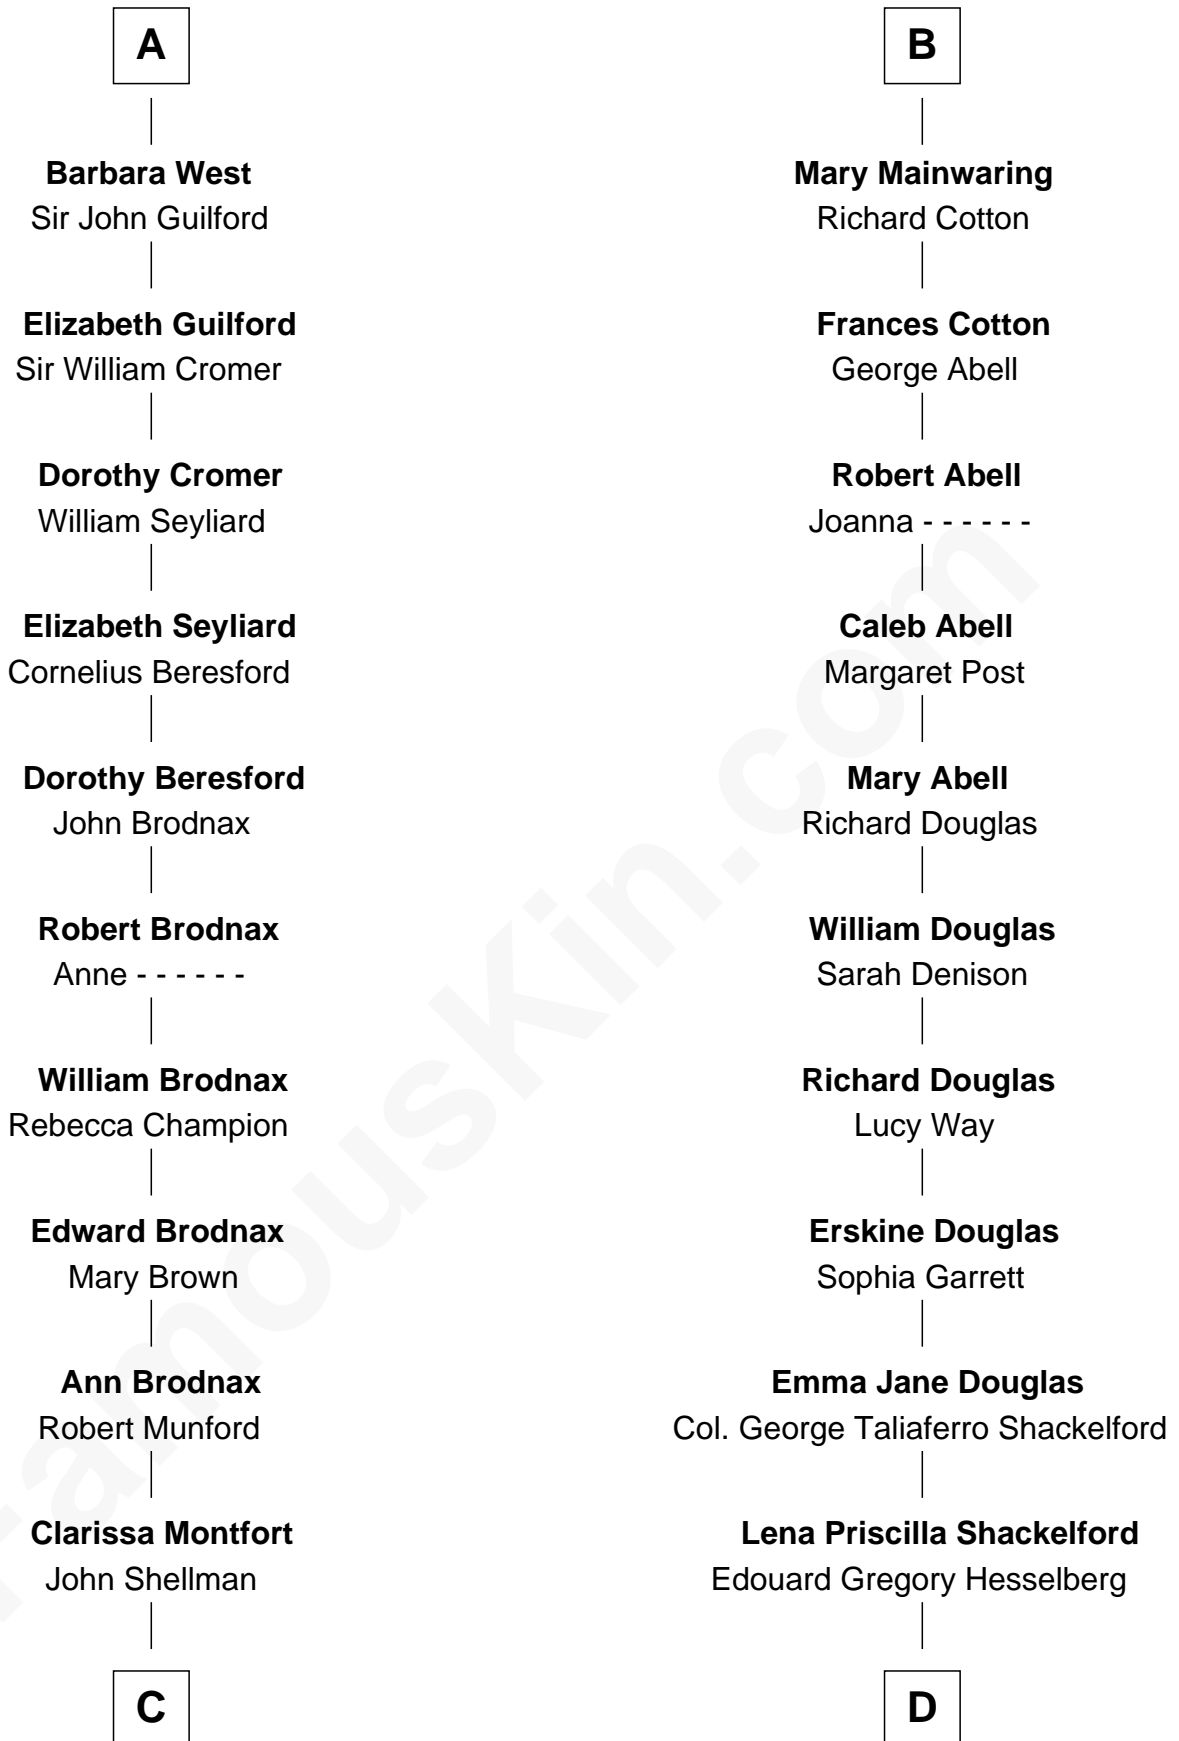

FamousKin.com
Relationship Chart of
George H. W. Bush
41st U.S. President

19th cousin 2 times removed of
Illeana Douglas
TV and Movie Actress

Sir Thomas de Beauchamp
 Katherine de Mortimer

C

Susan Montfort Shellman

Samuel Howard Fay

Harriet Eleanor Fay

Rev. James Smith Bush

Samuel Prescott Bush

Flora Sheldon

Prescott Sheldon Bush

Dorothy Wear Walker

George H. W. Bush

41st U.S. President

D

Melvyn Edouard Hesselberg

Rosalind Hightower

Gregory Hesselberg

Joan Georgescu

Illeana Douglas

TV and Movie Actress