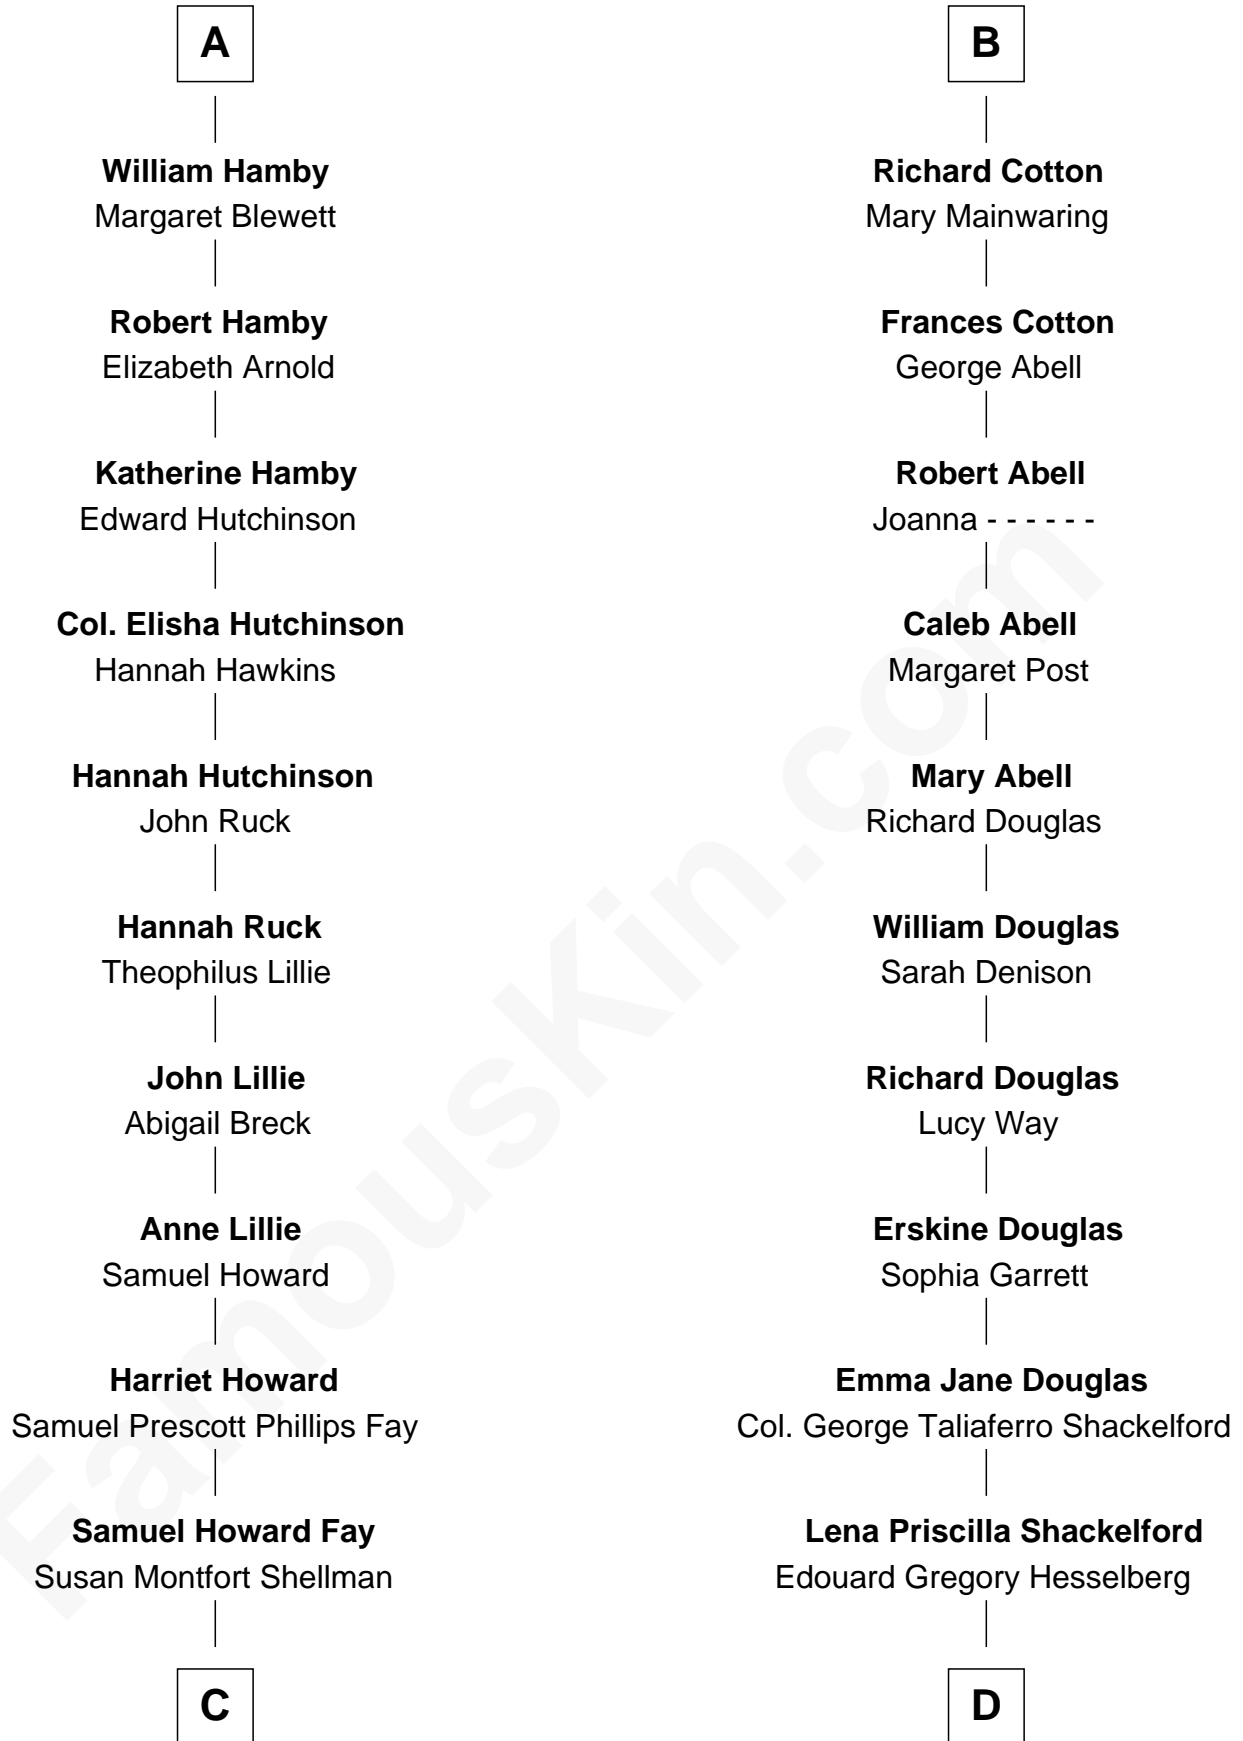

**FamousKin.com**  
**Relationship Chart of**  
**George H. W. Bush**  
*41st U.S. President*

19th cousin 1 time removed of  
**Illeana Douglas**  
*TV and Movie Actress*

**Sir Philip le Despencer**  
 Joan de Cobham

**C**

**Harriet Eleanor Fay**  
Rev. James Smith Bush

**Samuel Prescott Bush**  
Flora Sheldon

**Prescott Sheldon Bush**  
Dorothy Wear Walker

**George H. W. Bush**  
*41st U.S. President*

**D**

**Melvyn Edouard Hesselberg**  
Rosalind Hightower

**Gregory Hesselberg**  
Joan Georgescu

**Illeana Douglas**  
*TV and Movie Actress*