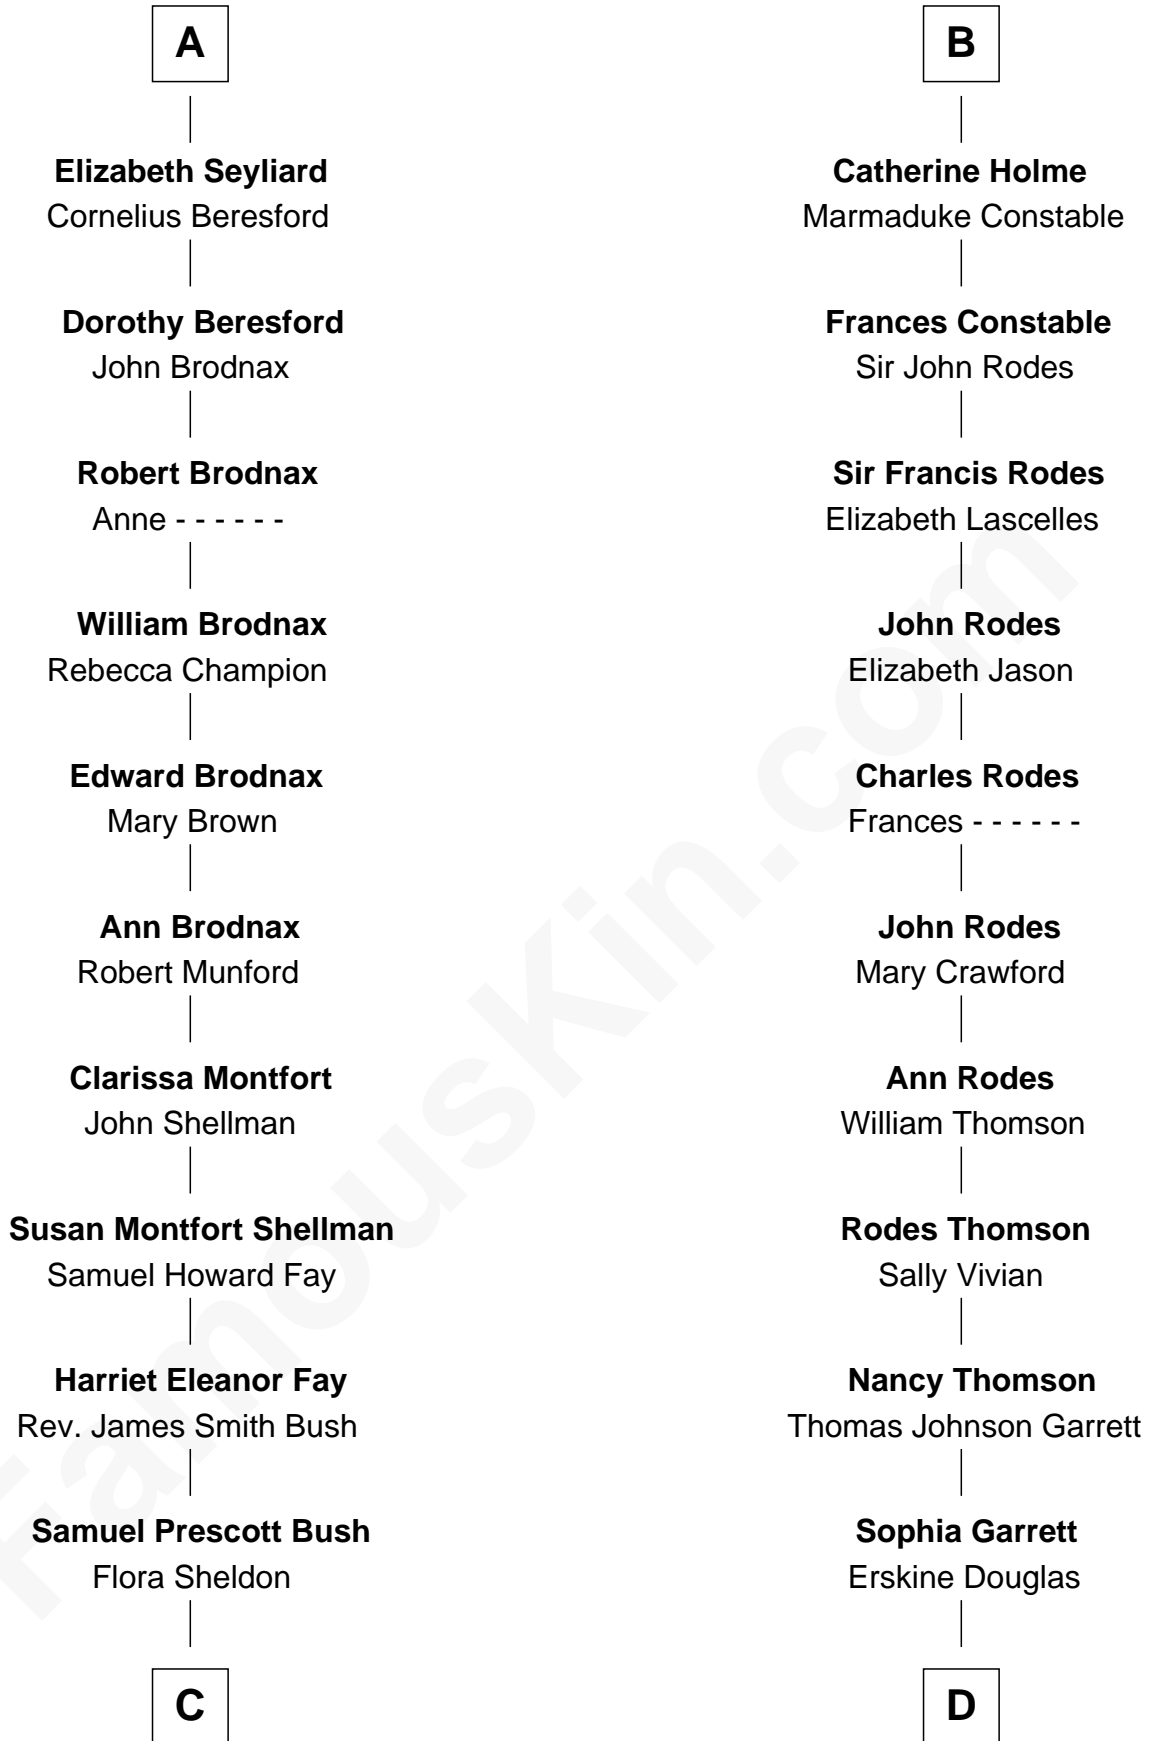

FamousKin.com
Relationship Chart of
George H. W. Bush
41st U.S. President

18th cousin 3 times removed of
Illeana Douglas
TV and Movie Actress

Sir Michael de la Pole
 Katherine Wingfield

C

Prescott Sheldon Bush

Dorothy Wear Walker

George H. W. Bush

41st U.S. President

D

Emma Jane Douglas

Col. George Taliaferro Shackelford

Lena Priscilla Shackelford

Edouard Gregory Hesselberg