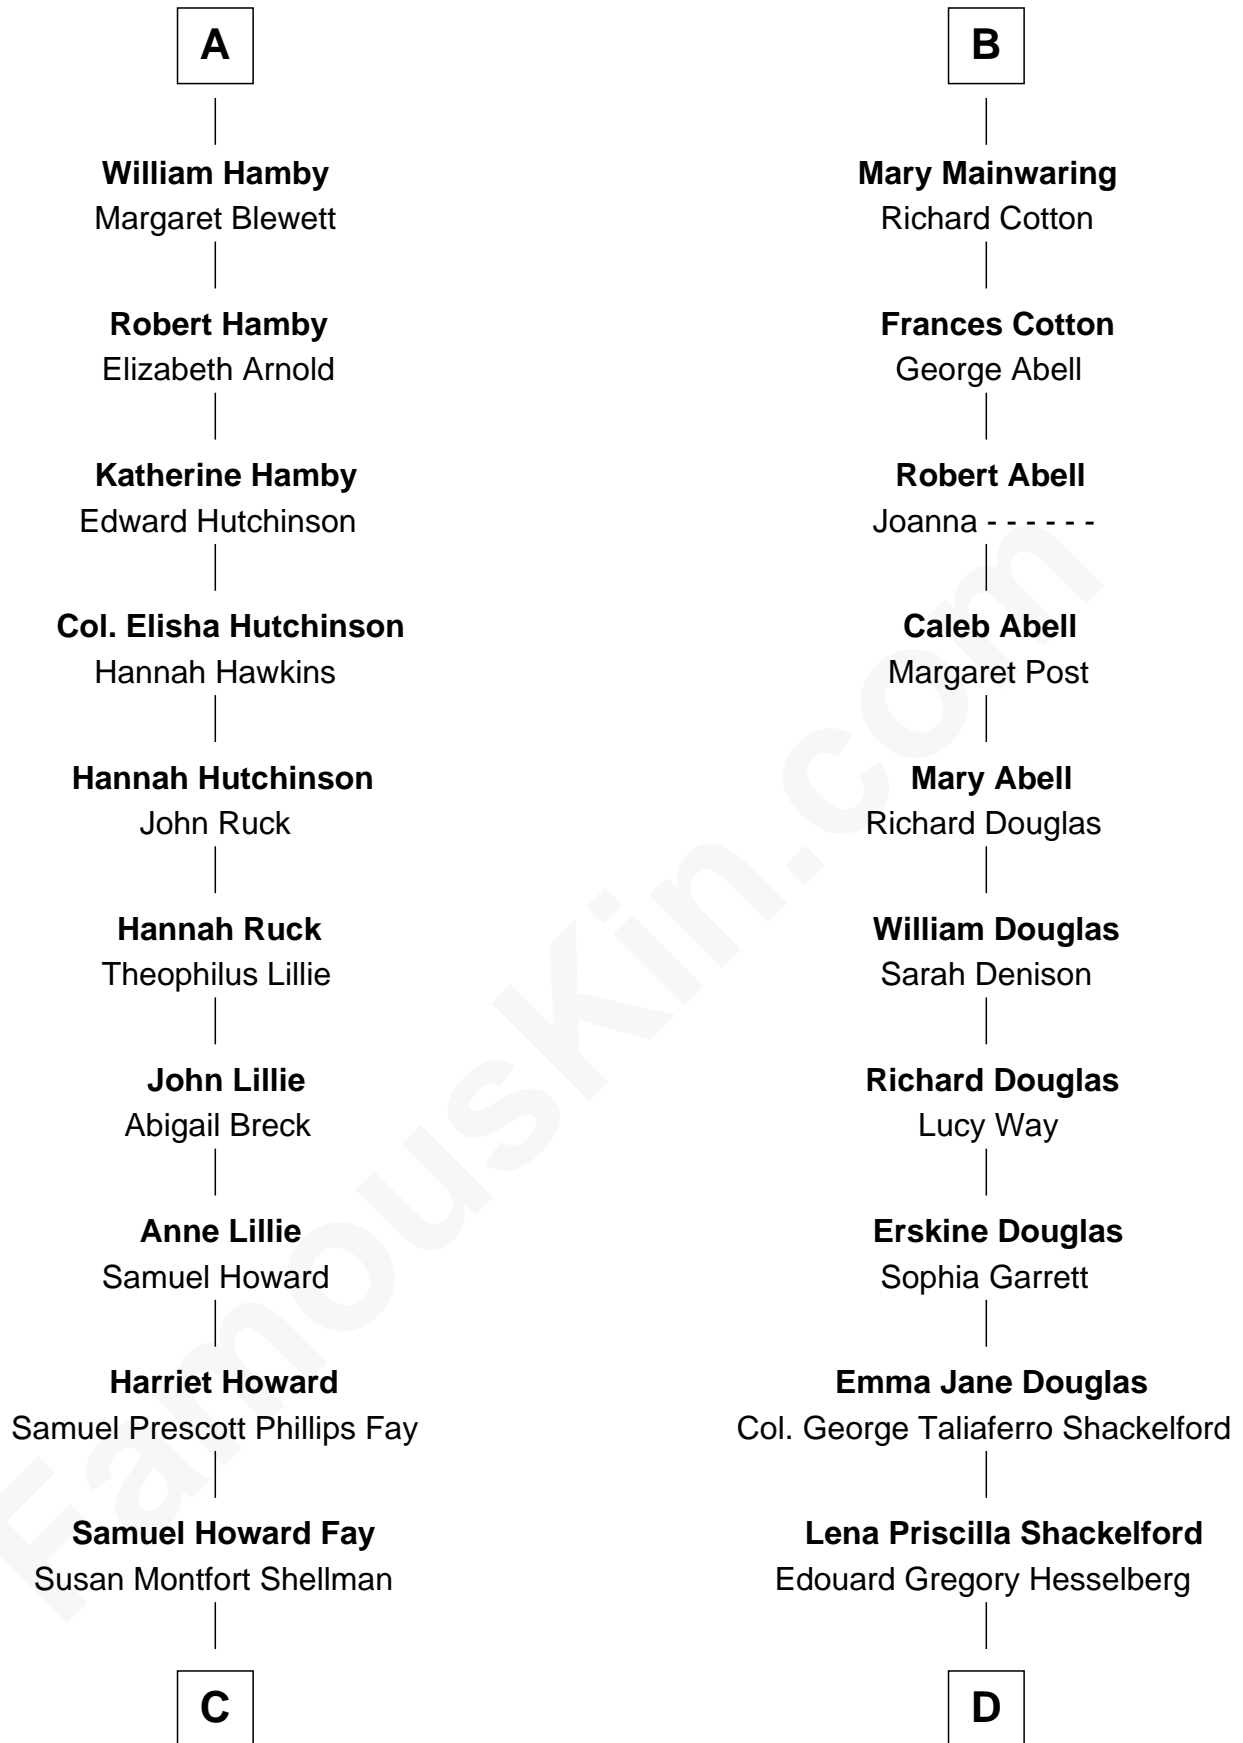

FamousKin.com
Relationship Chart of
George H. W. Bush
41st U.S. President

19th cousin 1 time removed of
Illeana Douglas
TV and Movie Actress

C

Harriet Eleanor Fay
Rev. James Smith Bush

Samuel Prescott Bush
Flora Sheldon

Prescott Sheldon Bush
Dorothy Wear Walker

George H. W. Bush
41st U.S. President

D

Melvyn Edouard Hesselberg
Rosalind Hightower

Gregory Hesselberg
Joan Georgescu

Illeana Douglas
TV and Movie Actress