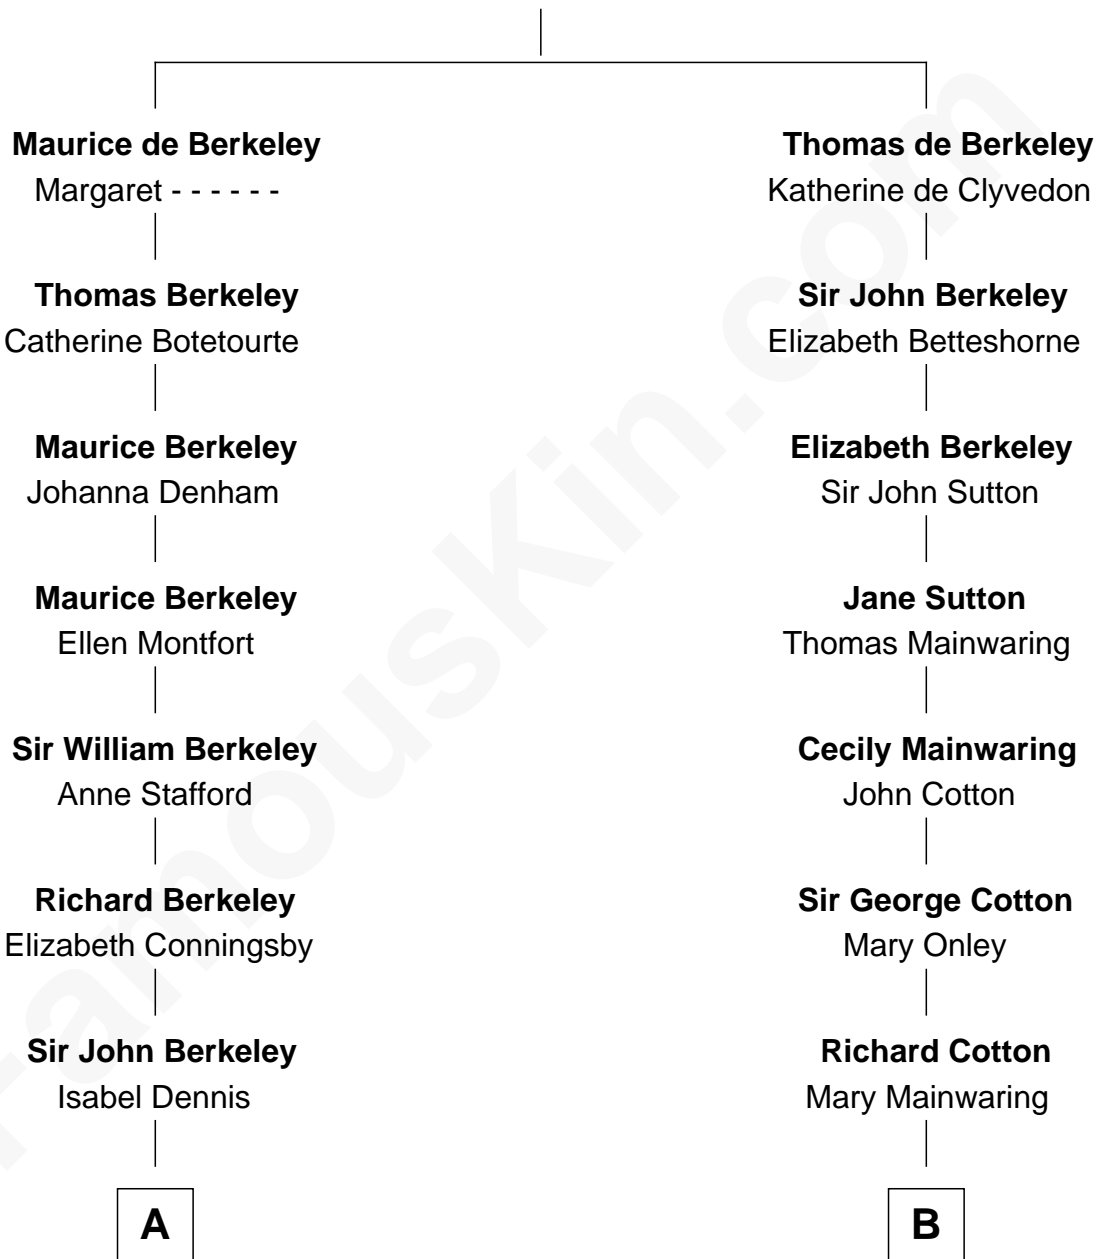

**FamousKin.com**  
**Relationship Chart of**  
**George H. W. Bush**  
*41st U.S. President*

**18th cousin 3 times removed of**  
**Illeana Douglas**  
*TV and Movie Actress*

**Sir Maurice de Berkeley**  
 Eve la Zouche

**C**

**Samuel Howard Fay**  
Susan Montfort Shellman

**Harriet Eleanor Fay**  
Rev. James Smith Bush

**Samuel Prescott Bush**  
Flora Sheldon

**Prescott Sheldon Bush**  
Dorothy Wear Walker

**George H. W. Bush**  
*41st U.S. President*

**D**

**Gregory Hesselberg**  
Joan Georgescu

**Illeana Douglas**  
*TV and Movie Actress*

FamousKin.com