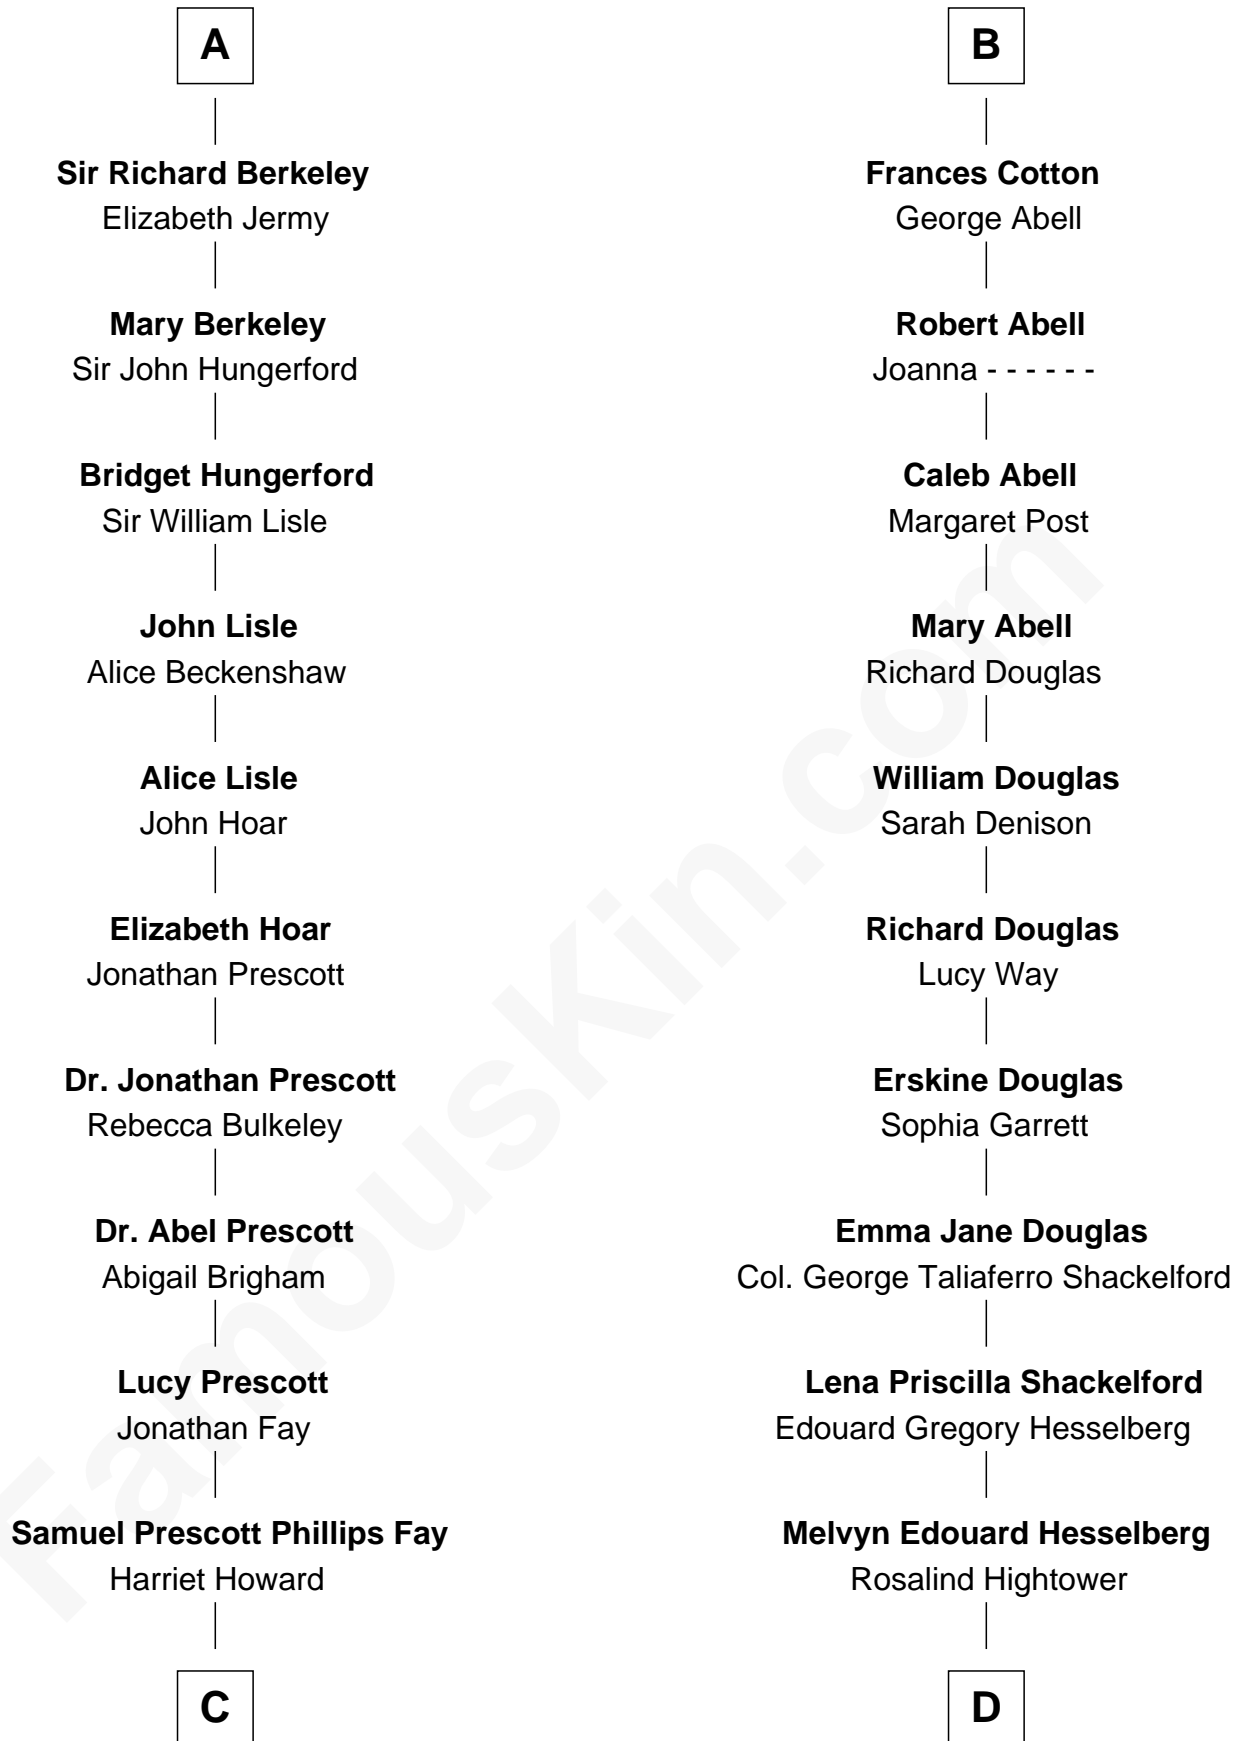

**FamousKin.com**  
**Relationship Chart of**  
**George H. W. Bush**  
*41st U.S. President*

**18th cousin 3 times removed of**  
**Illeana Douglas**  
*TV and Movie Actress*

**Sir Maurice de Berkeley**  
 Eve la Zouche

**C**

**Samuel Howard Fay**  
Susan Montfort Shellman

**Harriet Eleanor Fay**  
Rev. James Smith Bush

**Samuel Prescott Bush**  
Flora Sheldon

**Prescott Sheldon Bush**  
Dorothy Wear Walker

**George H. W. Bush**  
*41st U.S. President*

**D**

**Gregory Hesselberg**  
Joan Georgescu

**Illeana Douglas**  
*TV and Movie Actress*

FamousKin.com