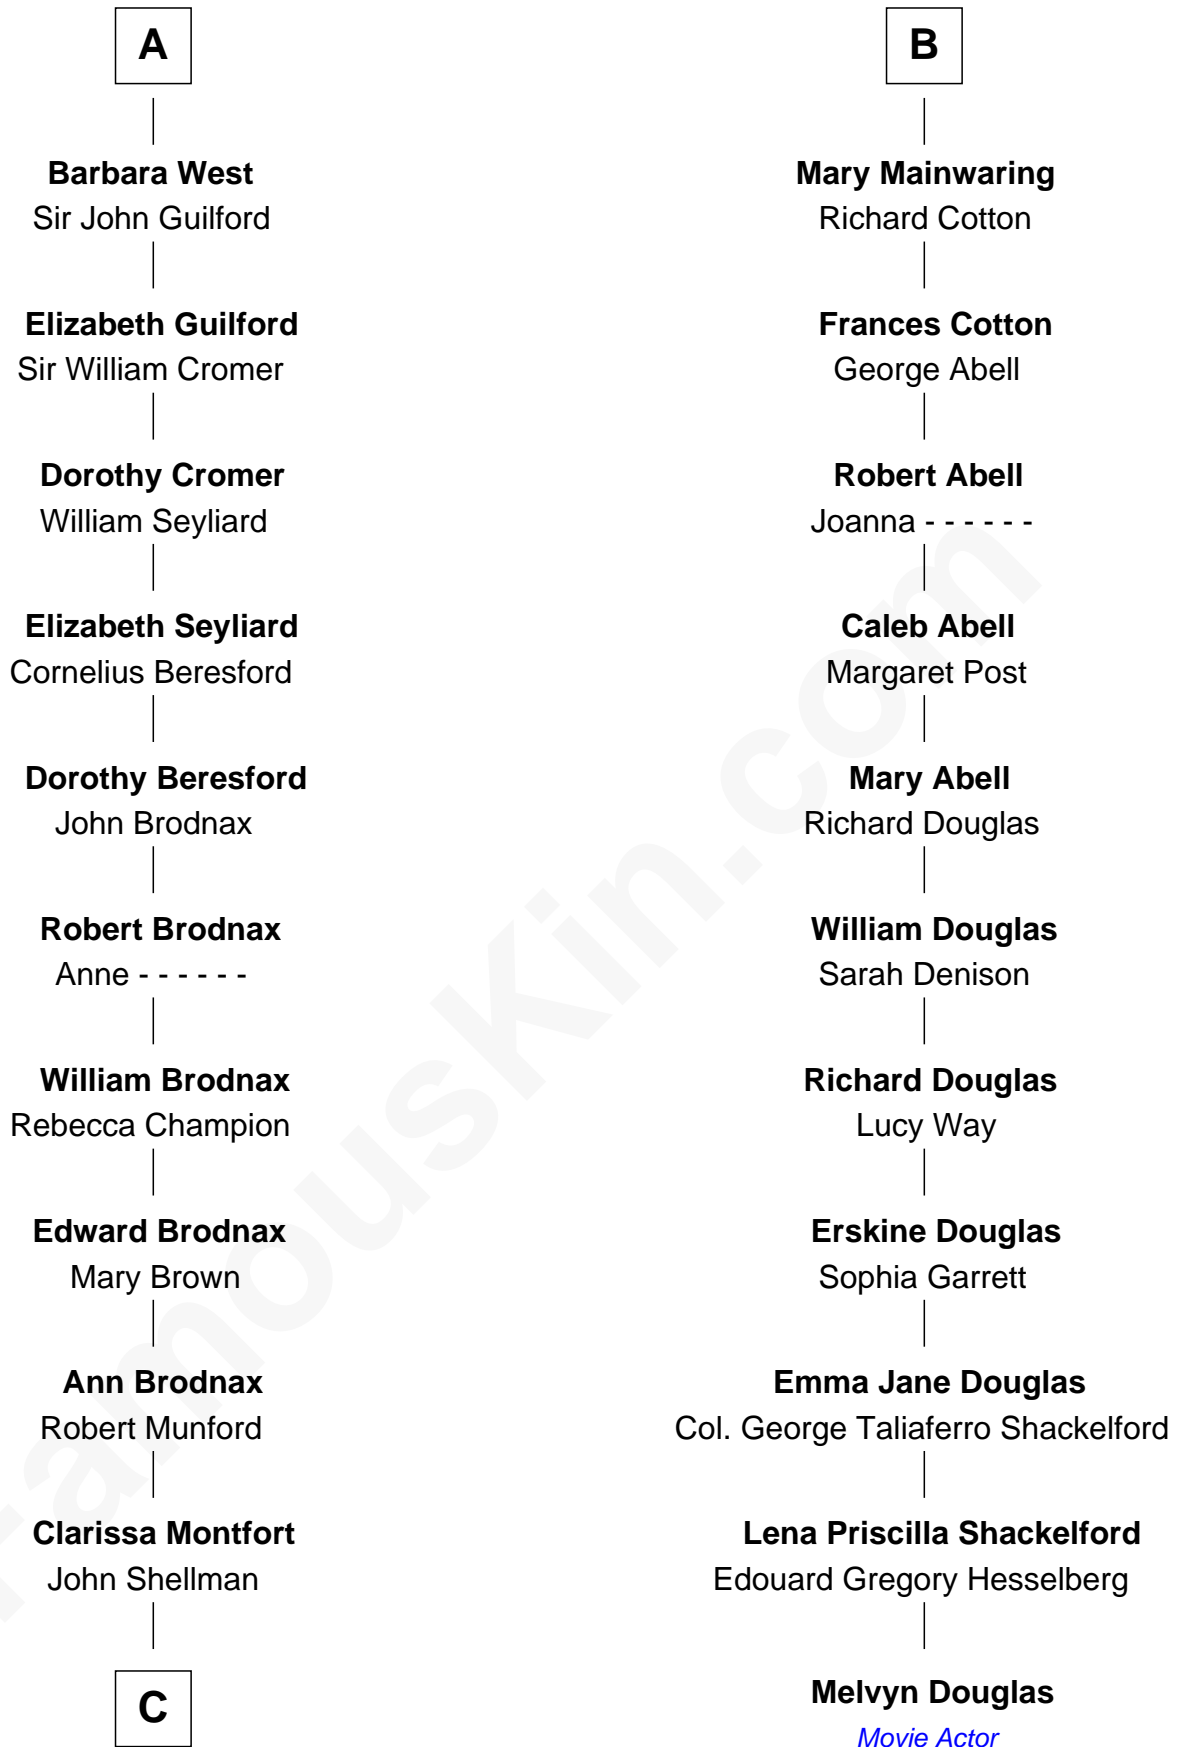

FamousKin.com
Relationship Chart of
George H. W. Bush
41st U.S. President

17th cousin 4 times removed of
Melvyn Douglas
Movie Actor

C

—
Susan Montfort Shellman

Samuel Howard Fay

—
Harriet Eleanor Fay

Rev. James Smith Bush

—
Samuel Prescott Bush

Flora Sheldon

—
Prescott Sheldon Bush

Dorothy Wear Walker

—
George H. W. Bush

41st U.S. President