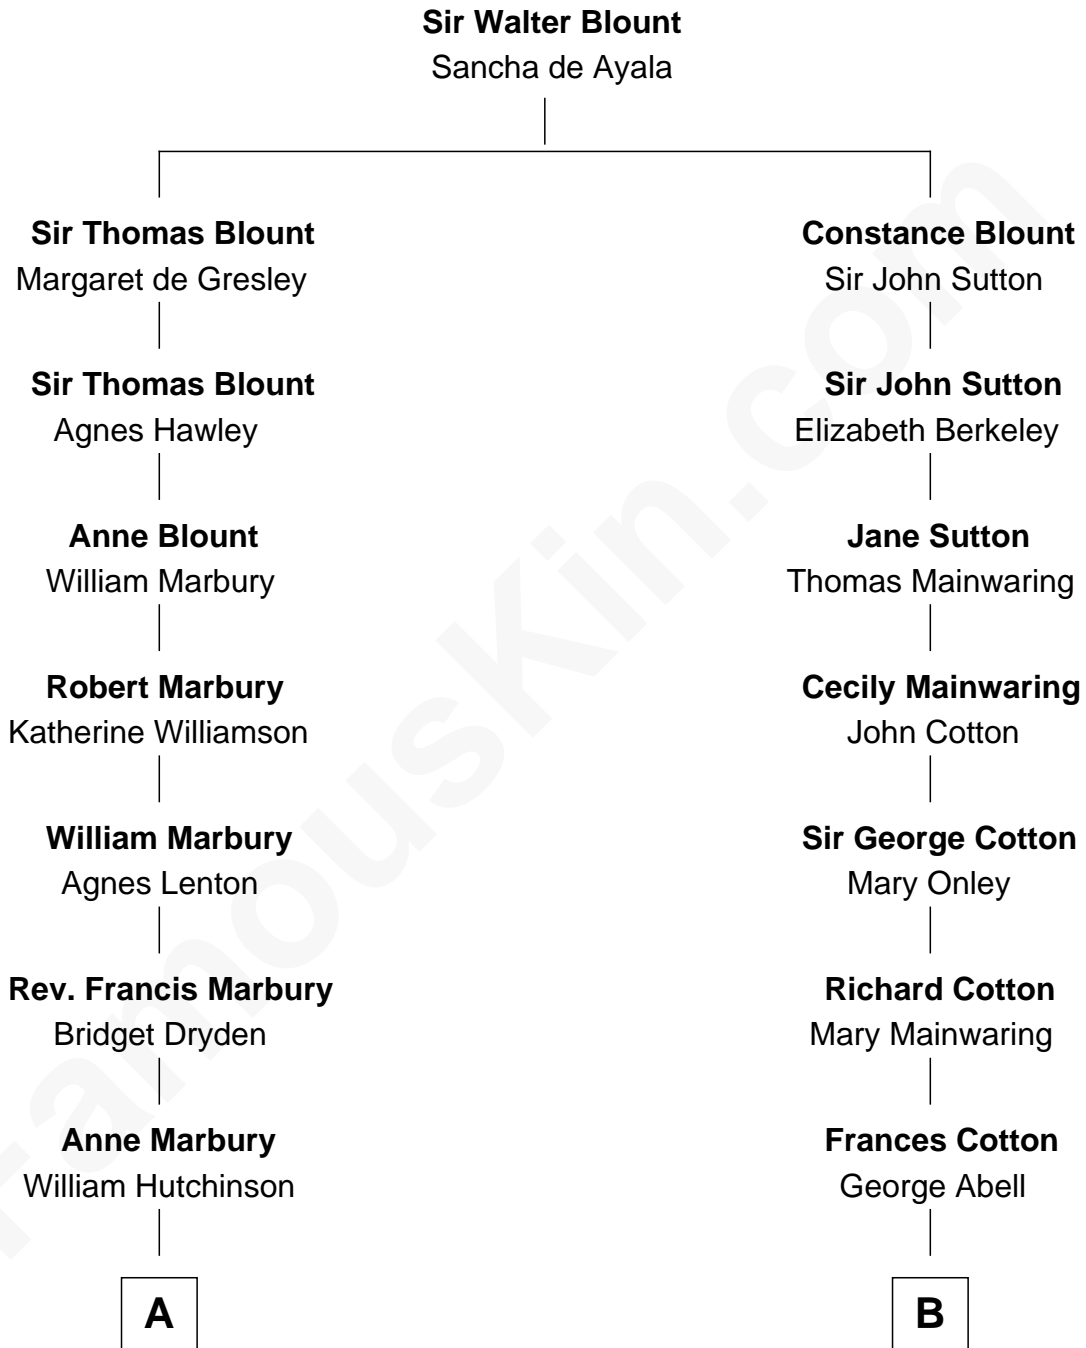

FamousKin.com
Relationship Chart of
George H. W. Bush
41st U.S. President

15th cousin 3 times removed of
Melvyn Douglas
Movie Actor

C

—
Prescott Sheldon Bush

Dorothy Wear Walker

—
George H. W. Bush

41st U.S. President

FamousKin.com