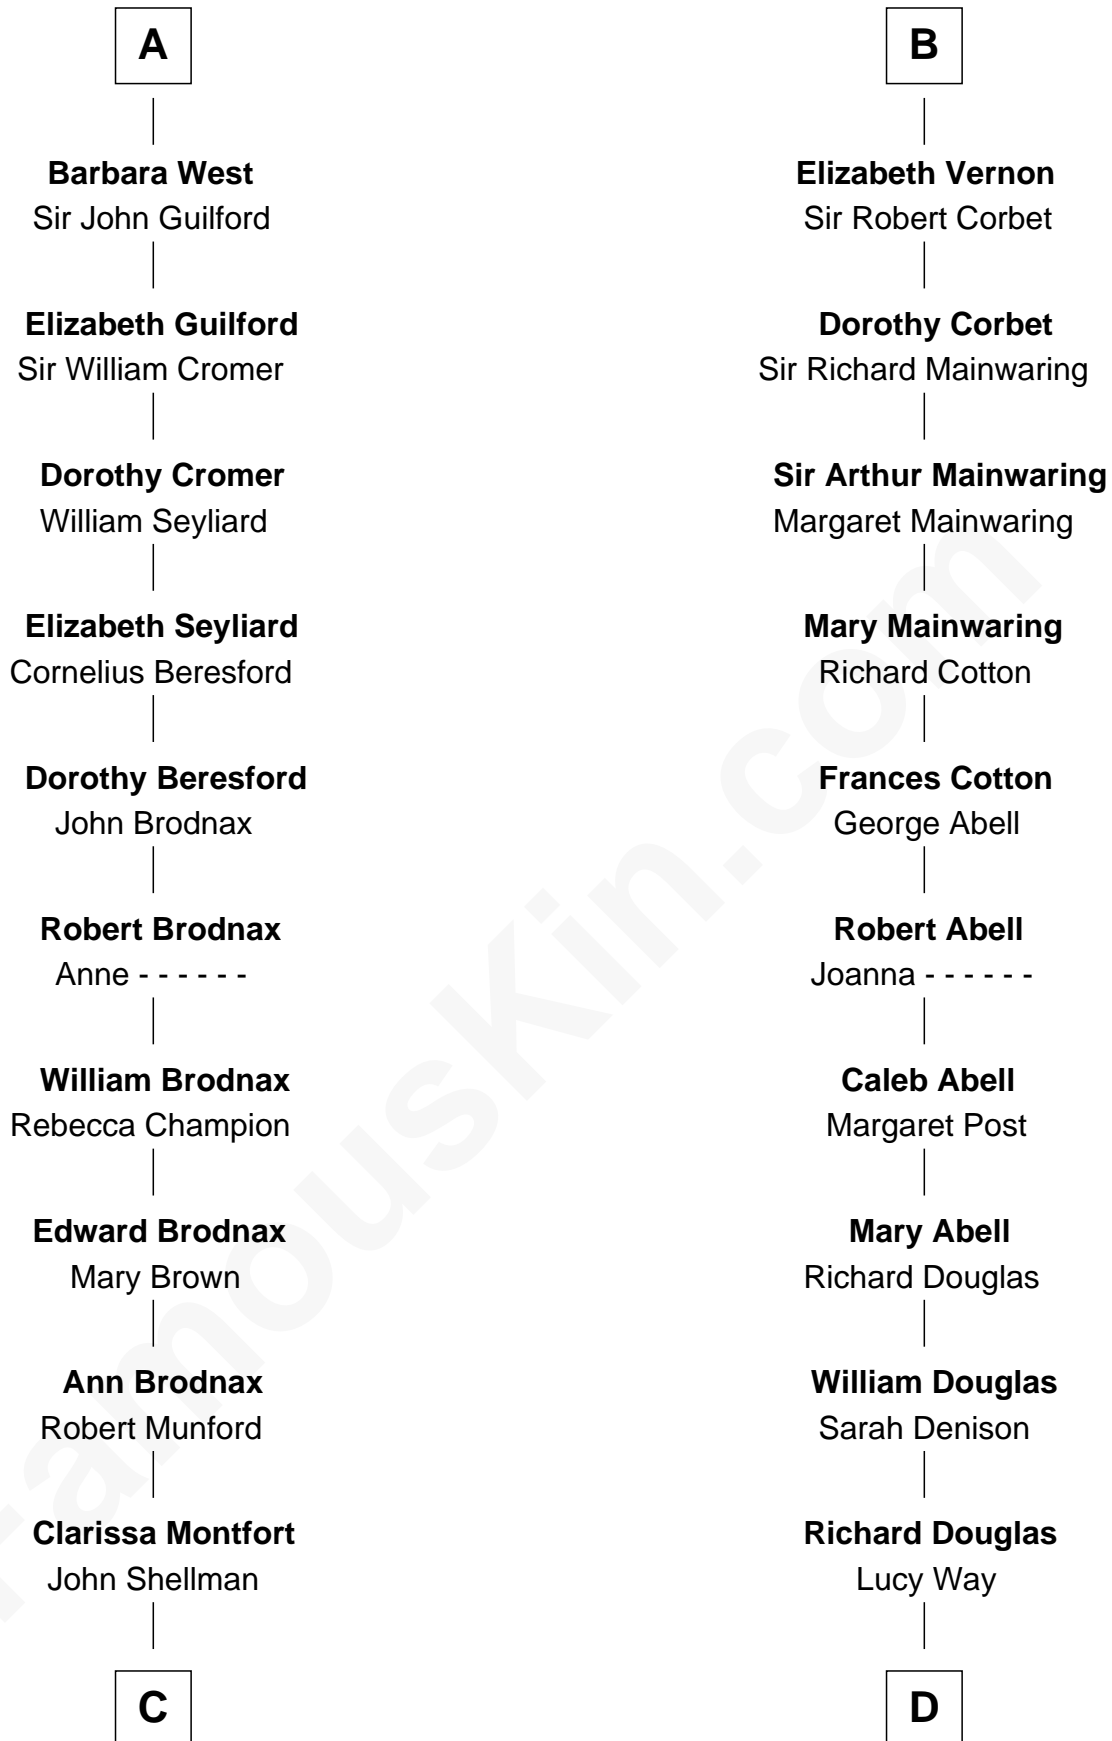

FamousKin.com
Relationship Chart of
George H. W. Bush
41st U.S. President

20th cousin 1 time removed of
Melvyn Douglas
Movie Actor

Edmund Plantagenet
 Blanche of Artois

C

Susan Montfort Shellman

Samuel Howard Fay

Harriet Eleanor Fay

Rev. James Smith Bush

Samuel Prescott Bush

Flora Sheldon

Prescott Sheldon Bush

Dorothy Wear Walker

George H. W. Bush

41st U.S. President