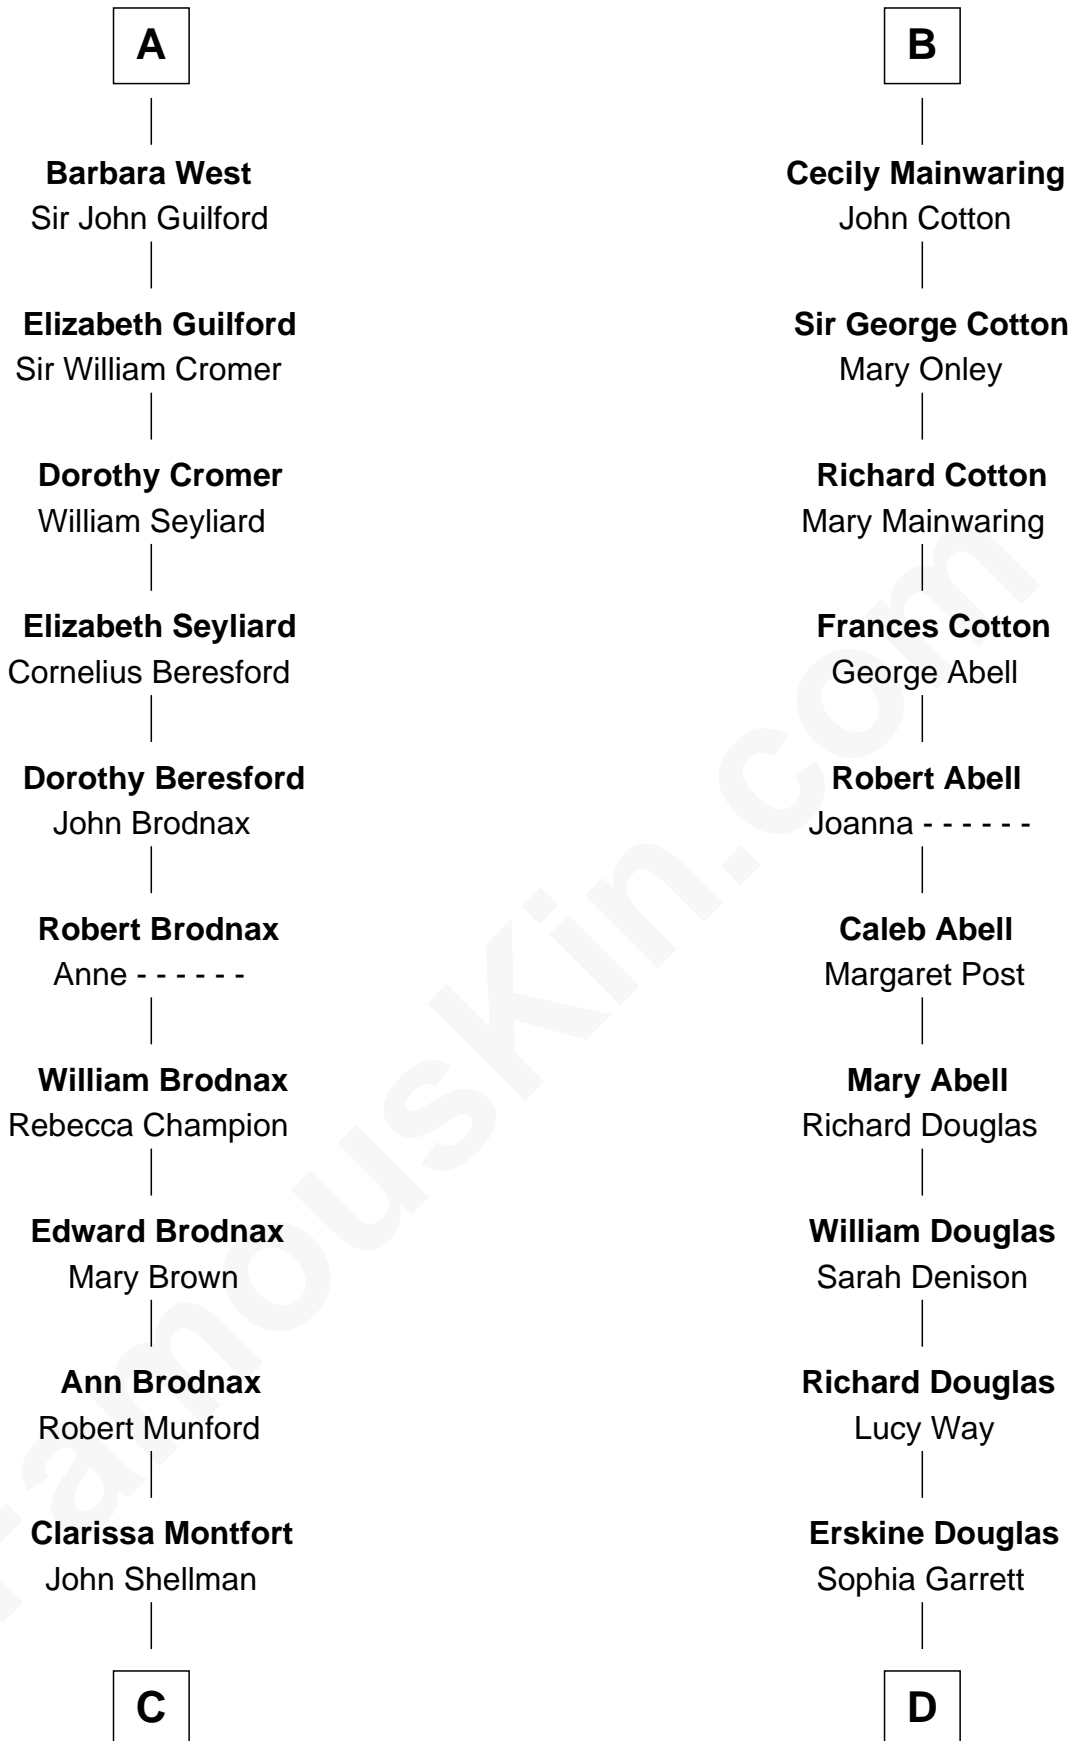

**FamousKin.com**  
**Relationship Chart of**  
**George H. W. Bush**  
*41st U.S. President*

19th cousin 2 times removed of  
**Melvyn Douglas**  
*Movie Actor*

**C**

**Susan Montfort Shellman**

Samuel Howard Fay

**Harriet Eleanor Fay**

Rev. James Smith Bush

**Samuel Prescott Bush**

Flora Sheldon

**Prescott Sheldon Bush**

Dorothy Wear Walker

**George H. W. Bush**

*41st U.S. President*

**D**

**Emma Jane Douglas**

Col. George Taliaferro Shackelford

**Lena Priscilla Shackelford**

Edouard Gregory Hesselberg

**Melvyn Douglas**

*Movie Actor*

FamousKin.com