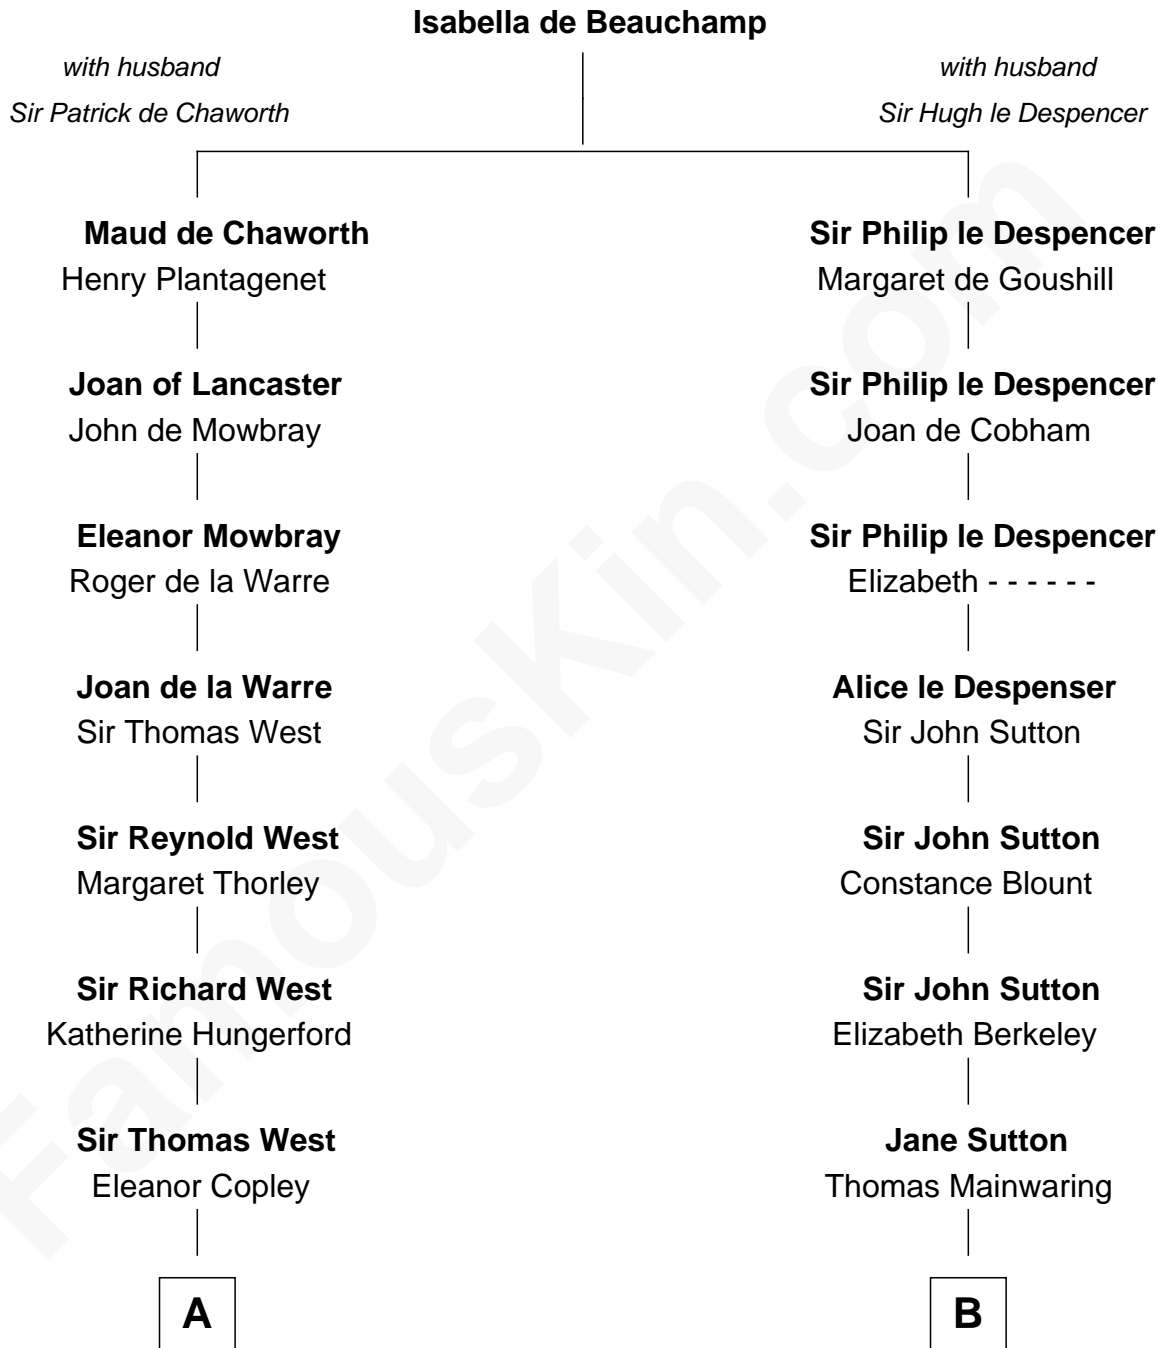

**FamousKin.com**  
**Relationship Chart of**  
**George H. W. Bush**  
*41st U.S. President*

19th cousin 2 times removed of  
**Melvyn Douglas**  
*Movie Actor*

**C**

**Susan Montfort Shellman**

Samuel Howard Fay

**Harriet Eleanor Fay**

Rev. James Smith Bush

**Samuel Prescott Bush**

Flora Sheldon

**Prescott Sheldon Bush**

Dorothy Wear Walker

**George H. W. Bush**

*41st U.S. President*

**D**

**Emma Jane Douglas**

Col. George Taliaferro Shackelford

**Lena Priscilla Shackelford**

Edouard Gregory Hesselberg

**Melvyn Douglas**

*Movie Actor*

FamousKin.com