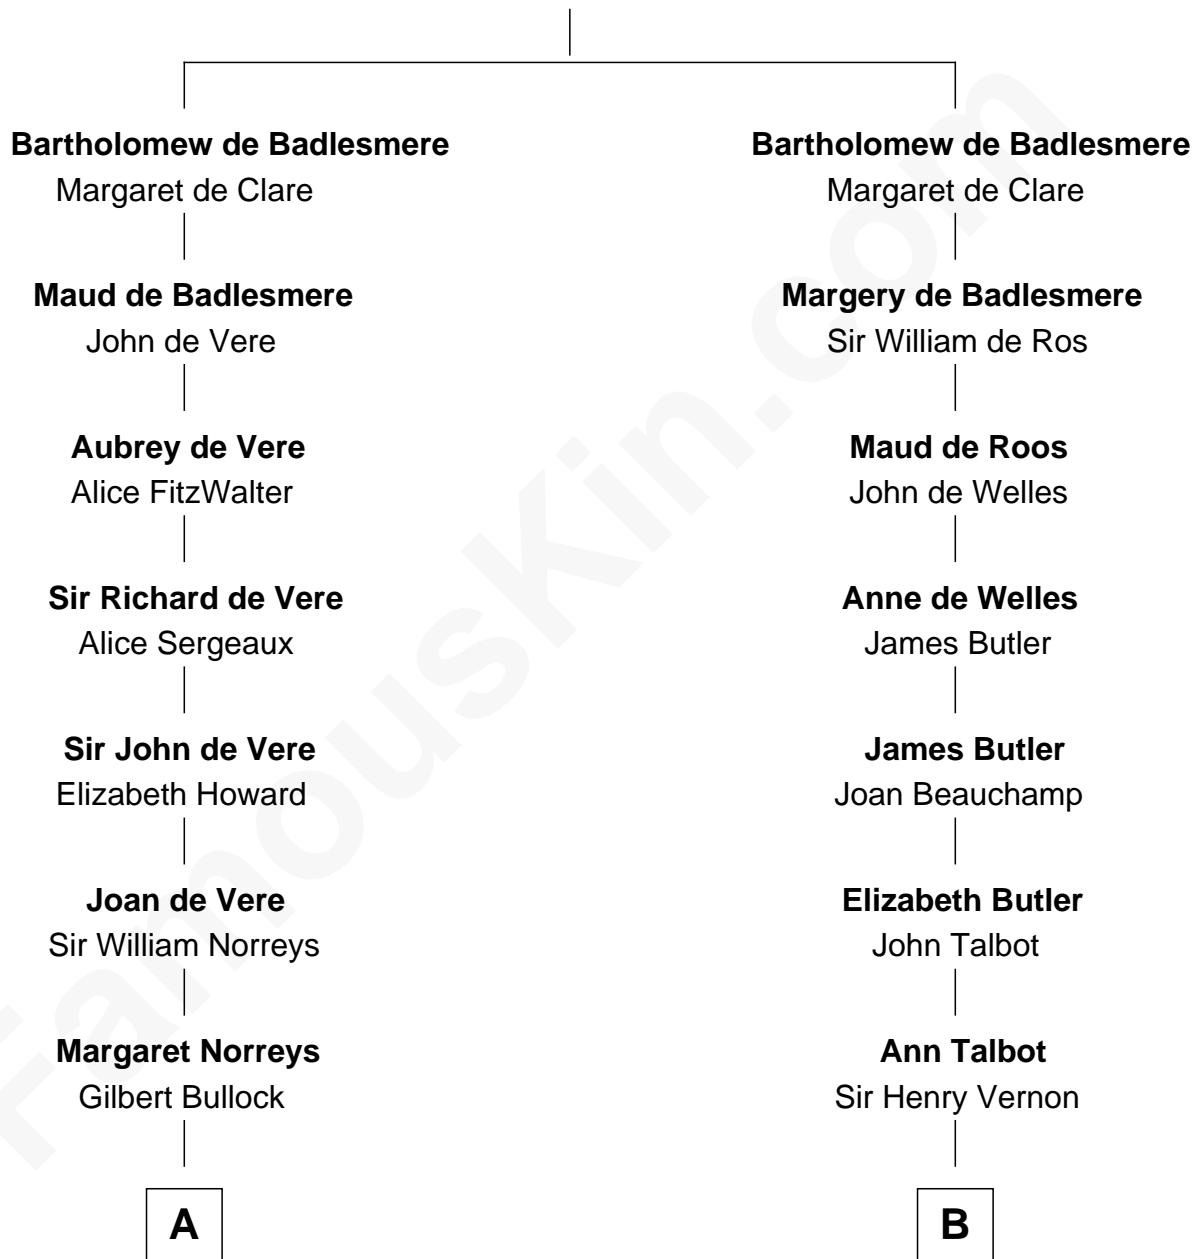

FamousKin.com
Relationship Chart of
George H. W. Bush
41st U.S. President

20th cousin 1 time removed of
Melvyn Douglas
Movie Actor

Gunselm de Badlesmere

C

Samuel Howard Fay
Susan Montfort Shellman

Harriet Eleanor Fay
Rev. James Smith Bush

Samuel Prescott Bush
Flora Sheldon

Prescott Sheldon Bush
Dorothy Wear Walker

George H. W. Bush
41st U.S. President

D

Erskine Douglas
Sophia Garrett

Emma Jane Douglas
Col. George Taliaferro Shackelford

Lena Priscilla Shackelford
Edouard Gregory Hesselberg