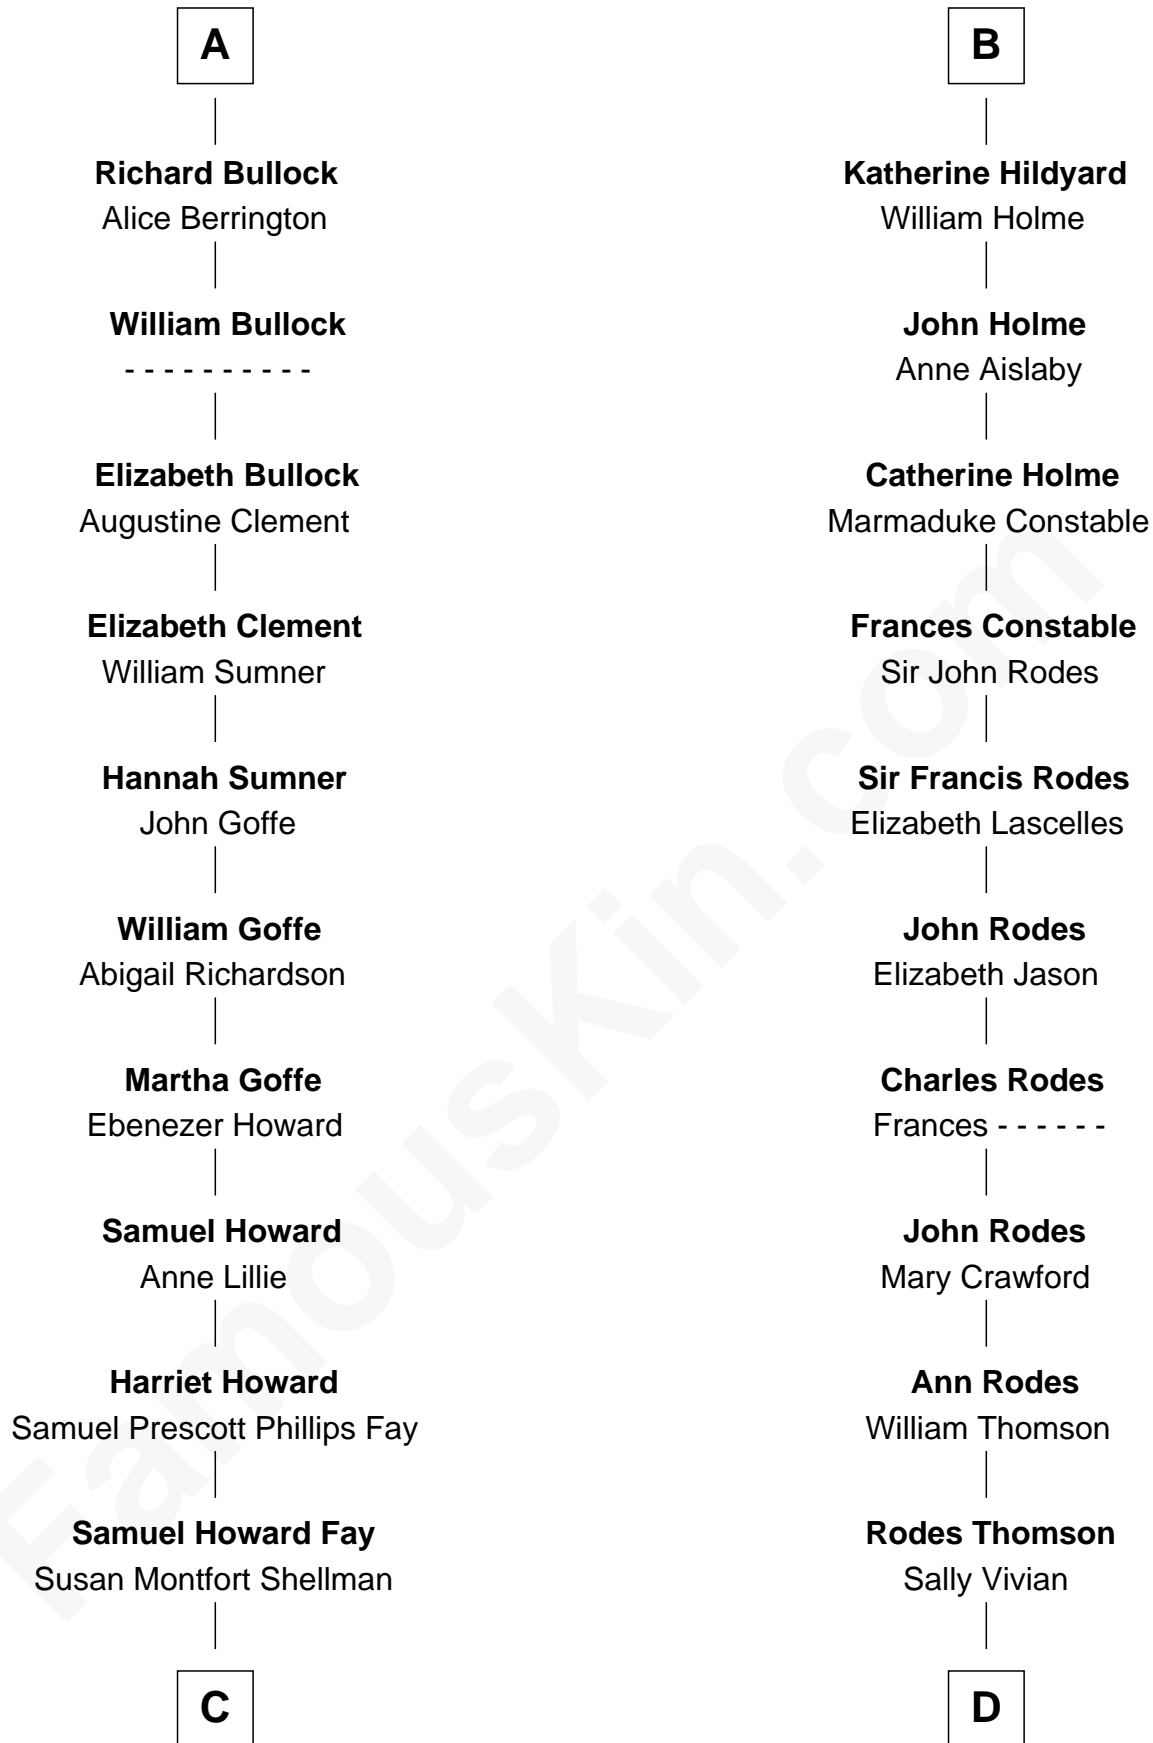

FamousKin.com Relationship Chart of

George H. W. Bush

41st U.S. President

20th cousin 1 time removed of

Melvyn Douglas

Movie Actor

William de Montagu
Katherine de Grandison

Sibyl de Montagu
Sir Edmund Fitzalan

Philippe Fitzalan
Sir Richard Sergeaux

Alice Sergeaux
Sir Richard de Vere

Sir John de Vere
Elizabeth Howard

Joan de Vere
Sir William Norreys

Margaret Norreys
Gilbert Bullock

Thomas Bullock
Alice Kingsmill

A

Philippa de Montagu
Sir Roger de Mortimer

Edmund Mortimer
Philippa Plantagenet

Elizabeth Mortimer
Sir Henry Percy

Elizabeth Percy
Sir John Clifford

Mary Clifford
Sir Philip Wentworth

Elizabeth Wentworth
Sir Martin de la See

Joan de la See
Sir Piers Hildyard

B

C

Harriet Eleanor Fay
Rev. James Smith Bush

Samuel Prescott Bush
Flora Sheldon

Prescott Sheldon Bush
Dorothy Wear Walker

George H. W. Bush
41st U.S. President

D