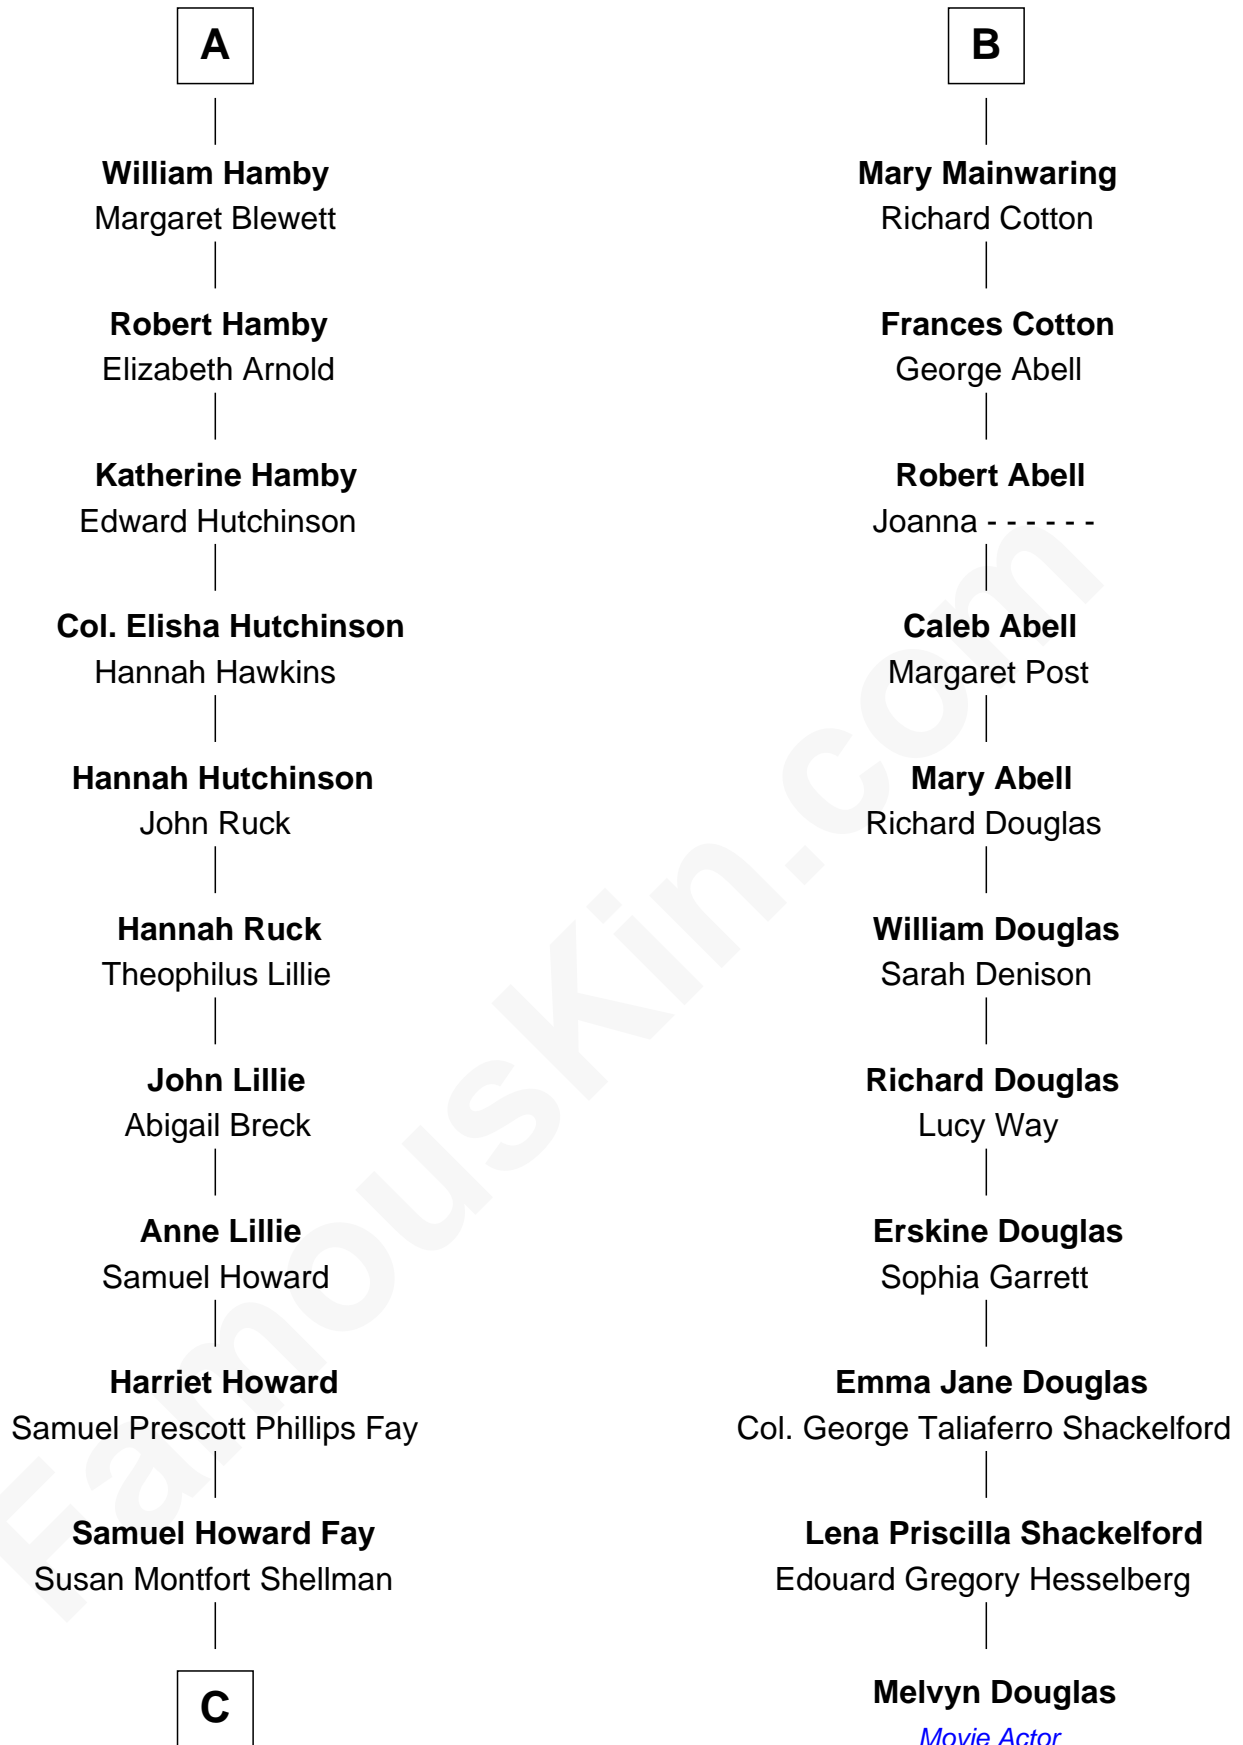

FamousKin.com
Relationship Chart of
George H. W. Bush
41st U.S. President

17th cousin 3 times removed of
Melvyn Douglas
Movie Actor

John de Welles
Maud de Roos

C

—
Harriet Eleanor Fay
Rev. James Smith Bush

—
Samuel Prescott Bush
Flora Sheldon

—
Prescott Sheldon Bush
Dorothy Wear Walker

—
George H. W. Bush
41st U.S. President