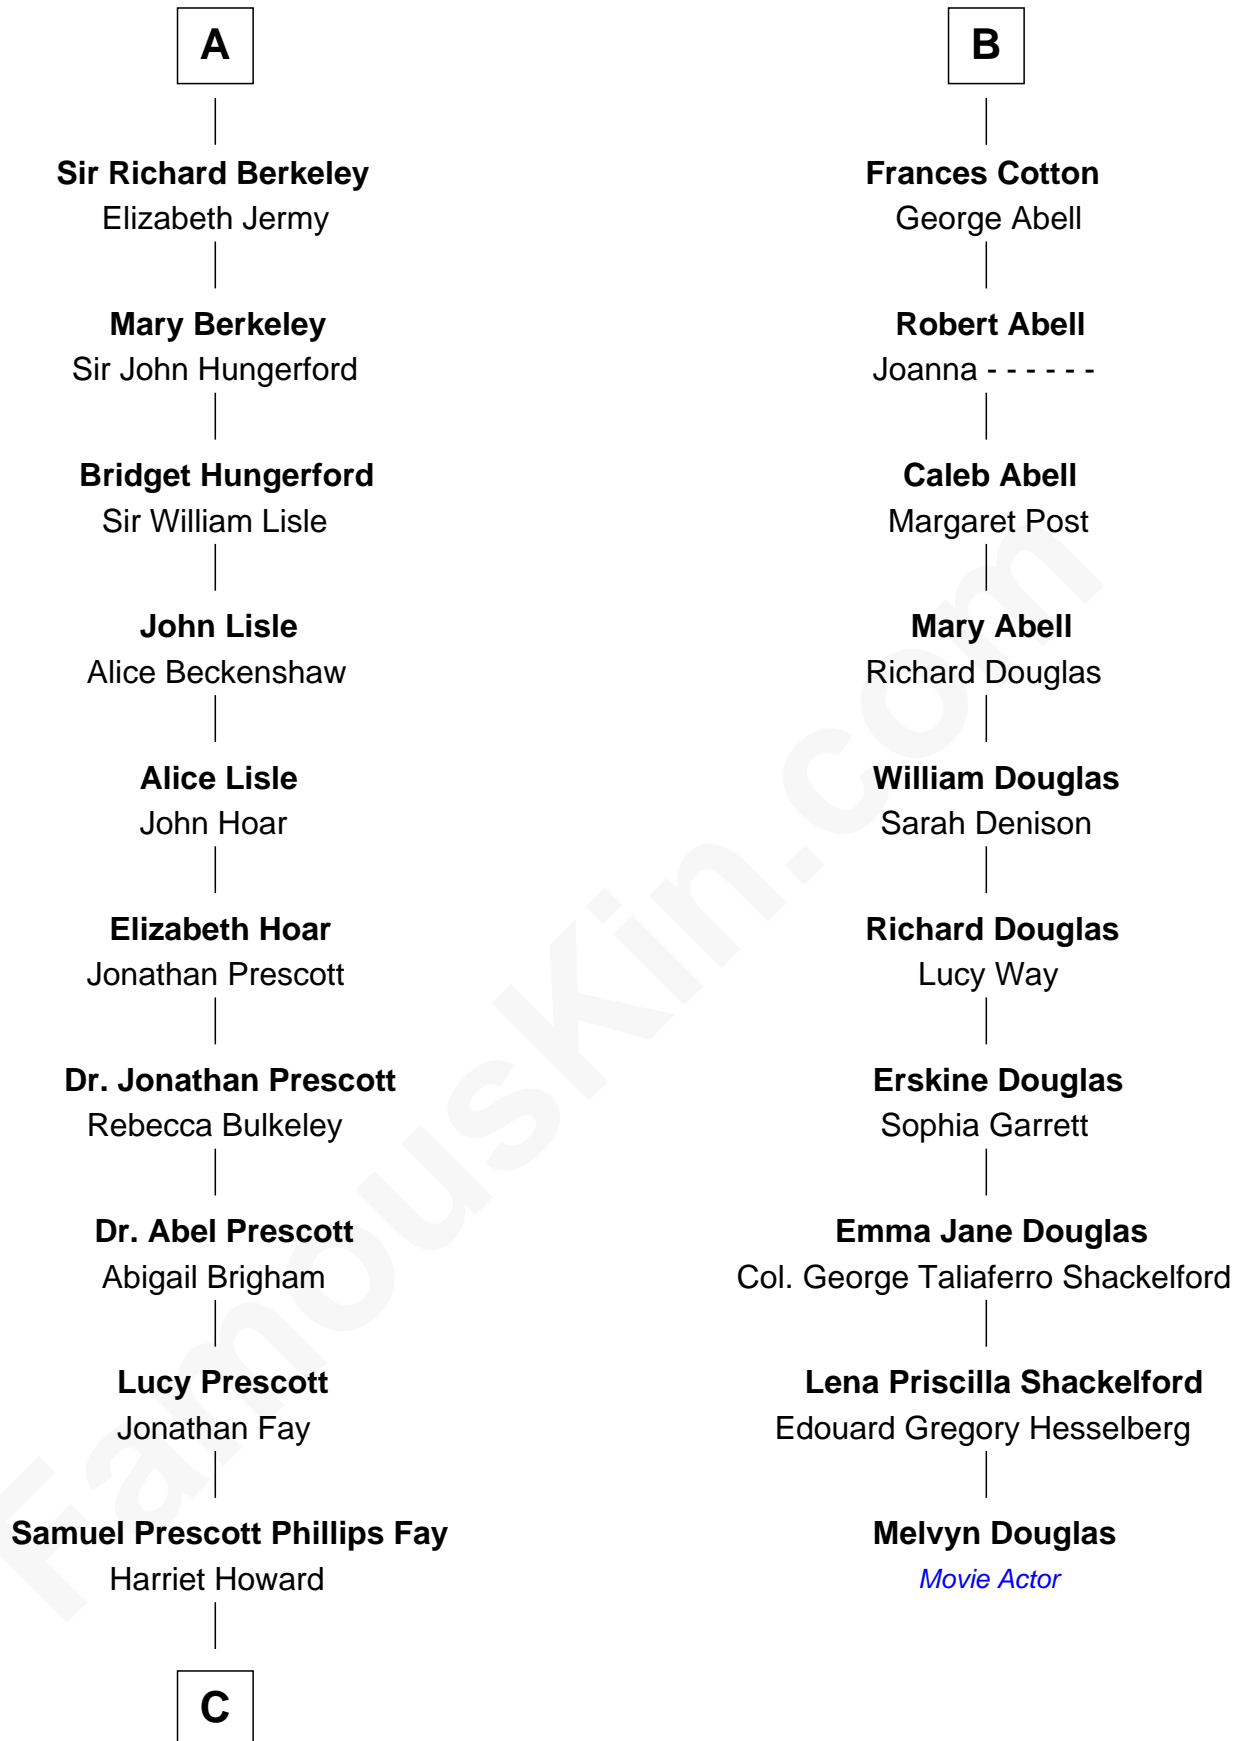

FamousKin.com
Relationship Chart of
George H. W. Bush
41st U.S. President

16th cousin 5 times removed of
Melvyn Douglas
Movie Actor

Sir Maurice de Berkeley
 Eve la Zouche

Maurice de Berkeley
 Margaret - - - - -

A

Thomas de Berkeley
 Katherine de Clyvedon

Sir John Berkeley
 Elizabeth Betteshorne

Elizabeth Berkeley
 Sir John Sutton

Jane Sutton
 Thomas Mainwaring

Cecily Mainwaring
 John Cotton

Sir George Cotton
 Mary Onley

Richard Cotton
 Mary Mainwaring

B

C

—
Samuel Howard Fay
Susan Montfort Shellman

—
Harriet Eleanor Fay
Rev. James Smith Bush

—
Samuel Prescott Bush
Flora Sheldon

—
Prescott Sheldon Bush
Dorothy Wear Walker

—
George H. W. Bush
41st U.S. President