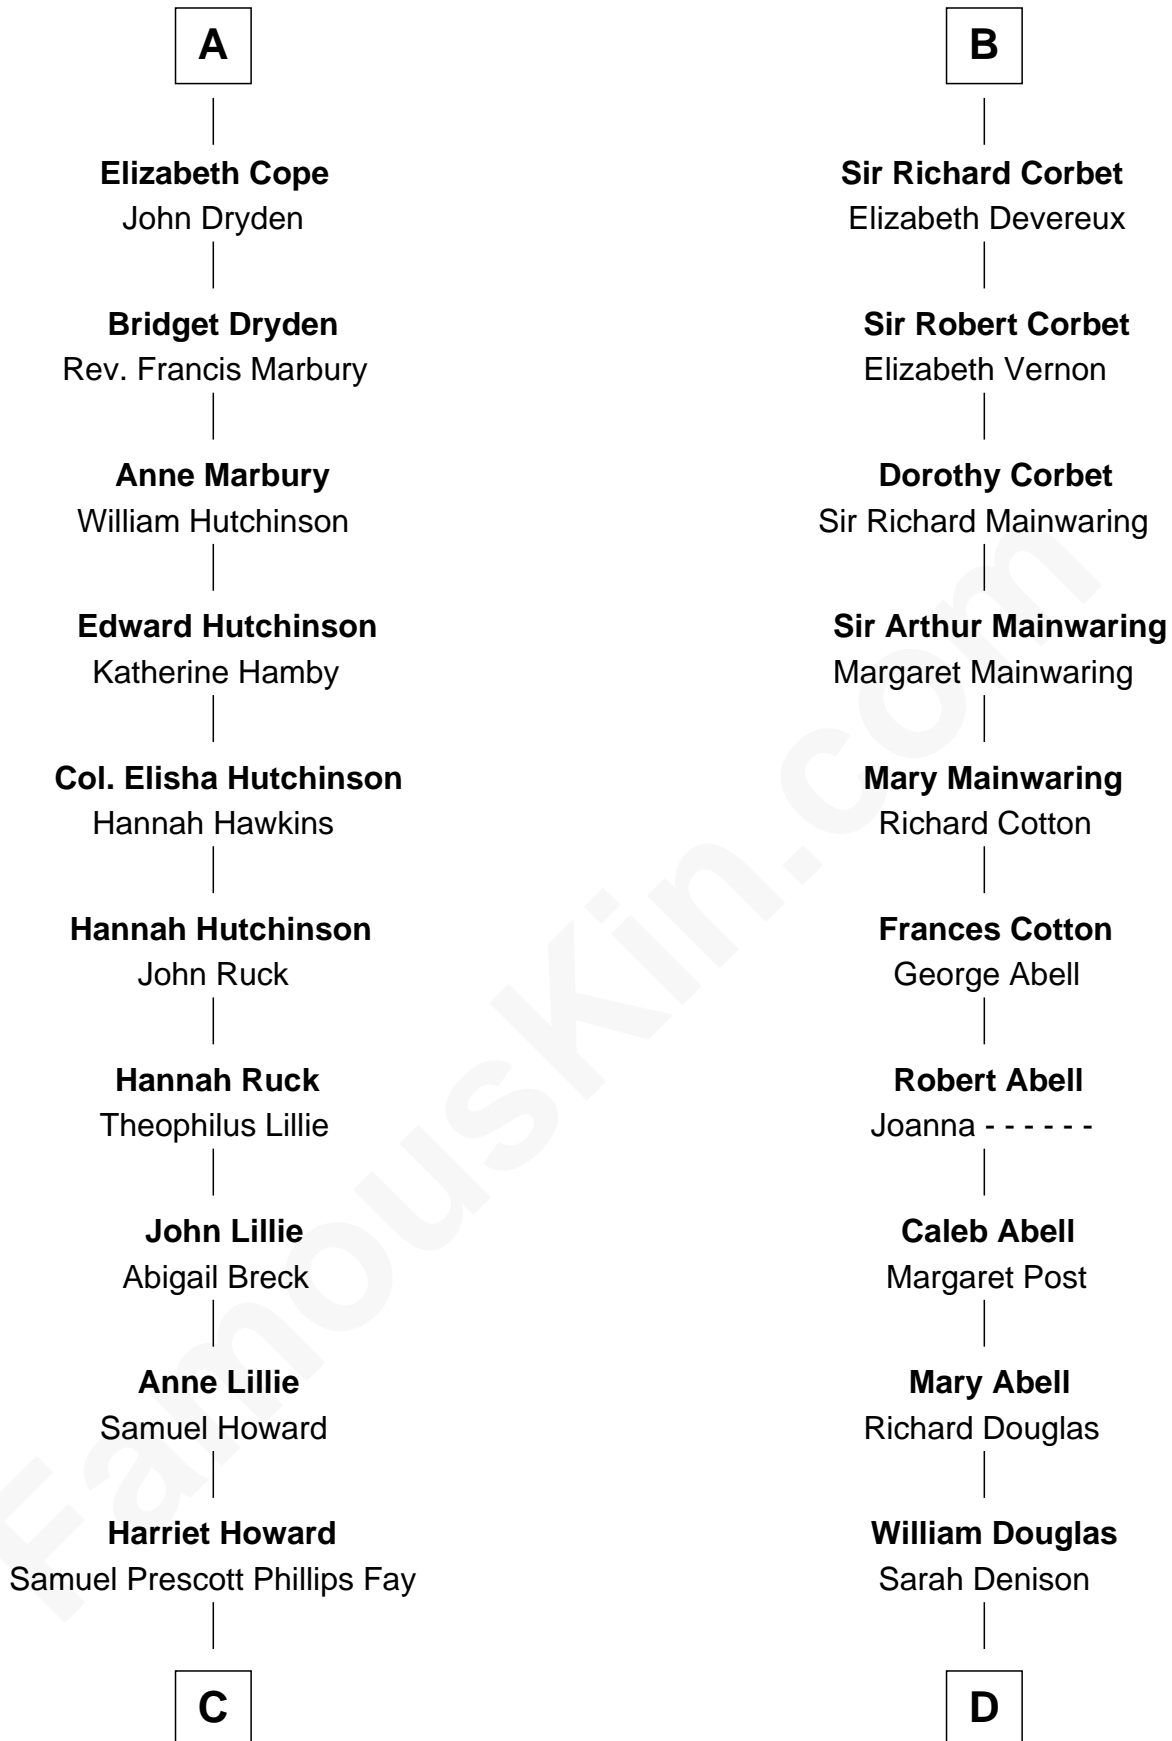

FamousKin.com Relationship Chart of

George H. W. Bush

41st U.S. President

21st cousin of

Melvyn Douglas

Movie Actor

Sir Gilbert Talbot

Pernel le Boteler

Sir Henry de Grey

Richard Grey

Blanche de la Vache

Alice Grey

Sir William Burley

Elizabeth Burley

Sir John Hopton

Sir Walter Hopton

Joan Mortimer

Sir Thomas Hopton

Eleanor Lucy

Elizabeth Hopton

Sir Roger Corbet

B

C

Samuel Howard Fay
Susan Montfort Shellman

Harriet Eleanor Fay
Rev. James Smith Bush

Samuel Prescott Bush
Flora Sheldon

Prescott Sheldon Bush
Dorothy Wear Walker

George H. W. Bush
41st U.S. President

D

Richard Douglas
Lucy Way

Erskine Douglas
Sophia Garrett