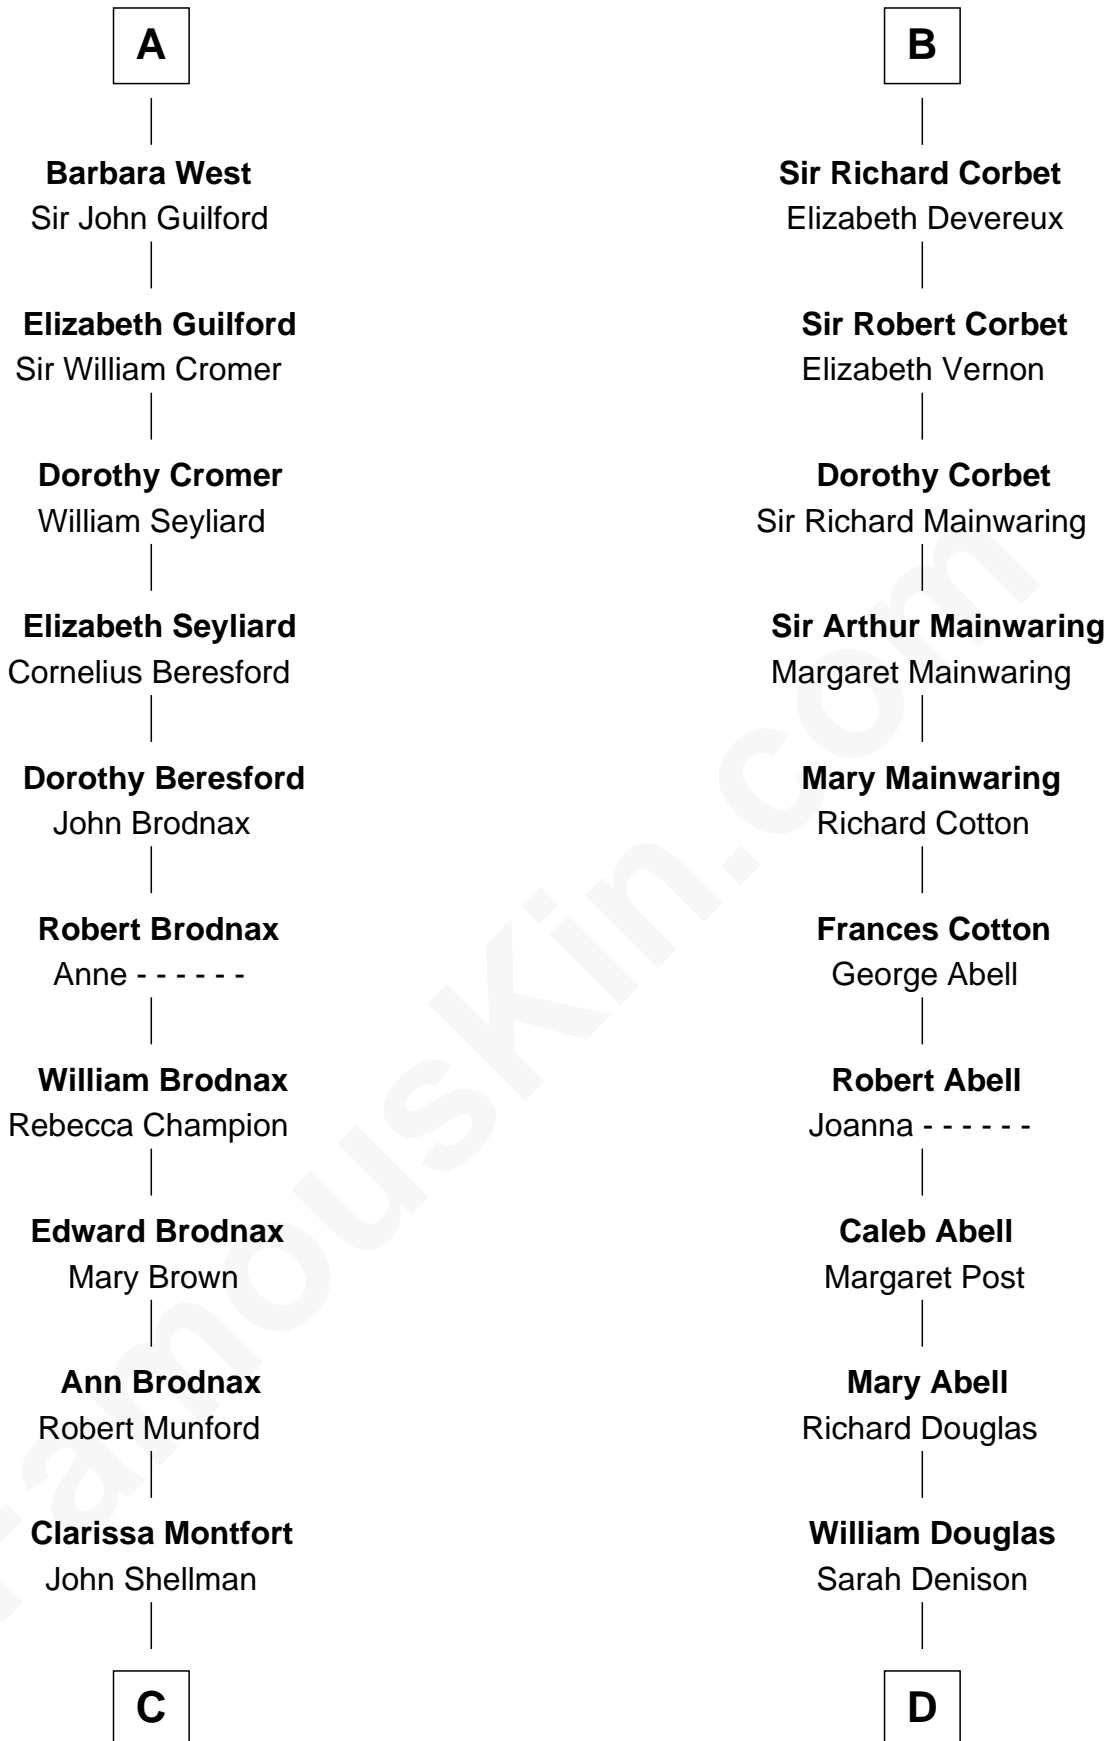

# FamousKin.com Relationship Chart of

**George H. W. Bush**

*41st U.S. President*

21st cousin of

**Melvyn Douglas**

*Movie Actor*

**Sir Roger de Mowbray**

*Roese de Clare*

**C**

**Susan Montfort Shellman**

Samuel Howard Fay

**Harriet Eleanor Fay**

Rev. James Smith Bush

**Samuel Prescott Bush**

Flora Sheldon

**Prescott Sheldon Bush**

Dorothy Wear Walker

**George H. W. Bush**

*41st U.S. President*

**D**

**Richard Douglas**

Lucy Way

**Erskine Douglas**

Sophia Garrett