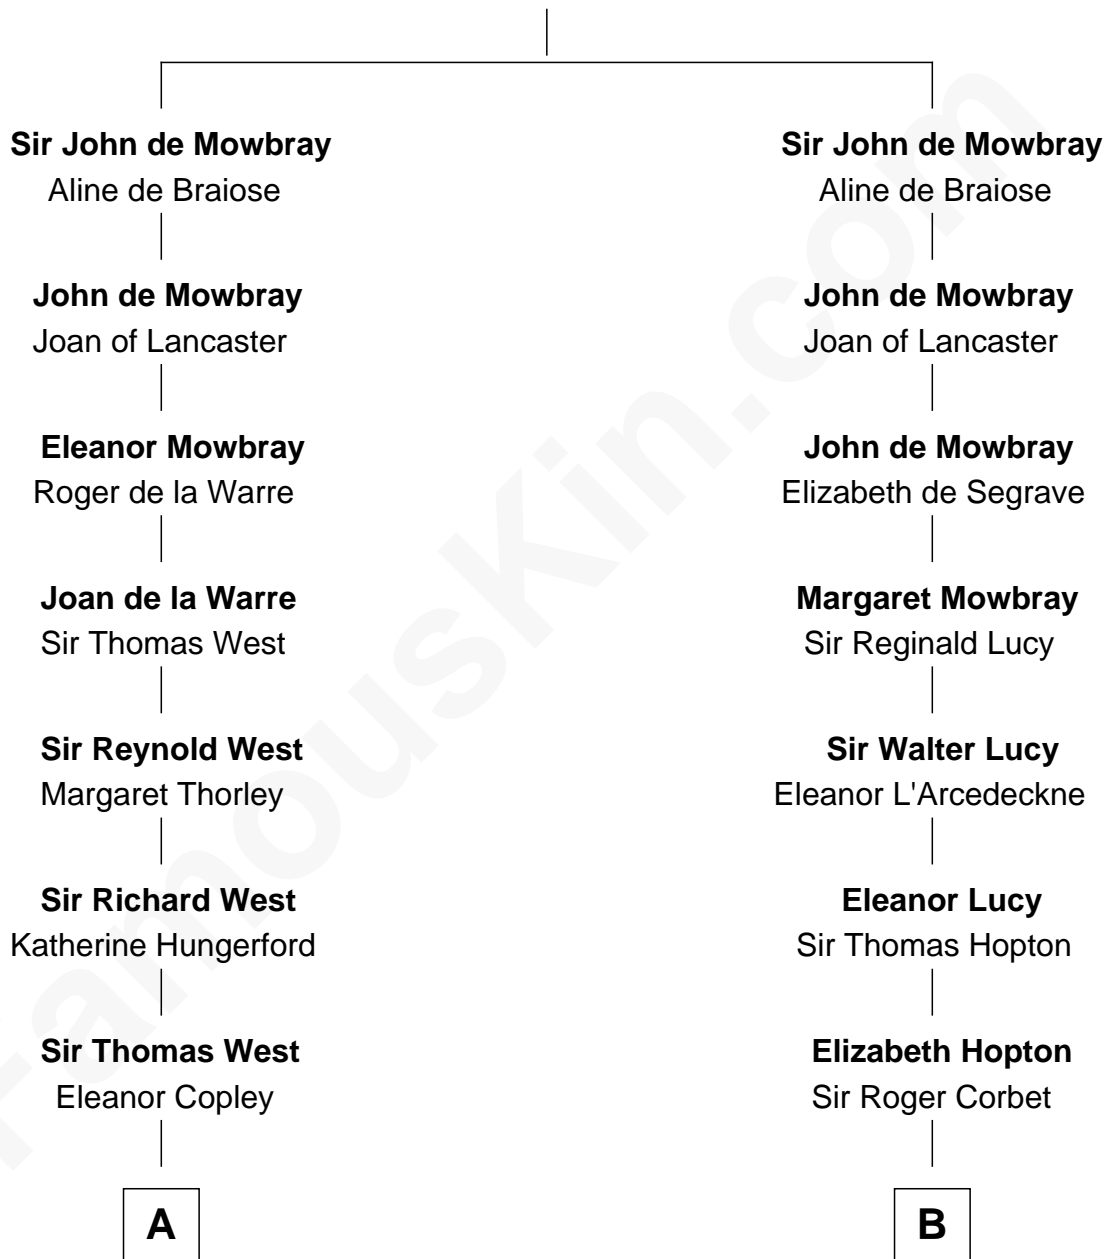

# FamousKin.com Relationship Chart of

**George H. W. Bush**

*41st U.S. President*

21st cousin of

**Melvyn Douglas**

*Movie Actor*

**Sir Roger de Mowbray**

*Roese de Clare*

**C**

**Susan Montfort Shellman**

Samuel Howard Fay

**Harriet Eleanor Fay**

Rev. James Smith Bush

**Samuel Prescott Bush**

Flora Sheldon

**Prescott Sheldon Bush**

Dorothy Wear Walker

**George H. W. Bush**

*41st U.S. President*

**D**

**Richard Douglas**

Lucy Way

**Erskine Douglas**

Sophia Garrett

**Emma Jane Douglas**

Col. George Taliaferro Shackelford

**Lena Priscilla Shackelford**

Edouard Gregory Hesselberg

**Melvyn Douglas**

*Movie Actor*