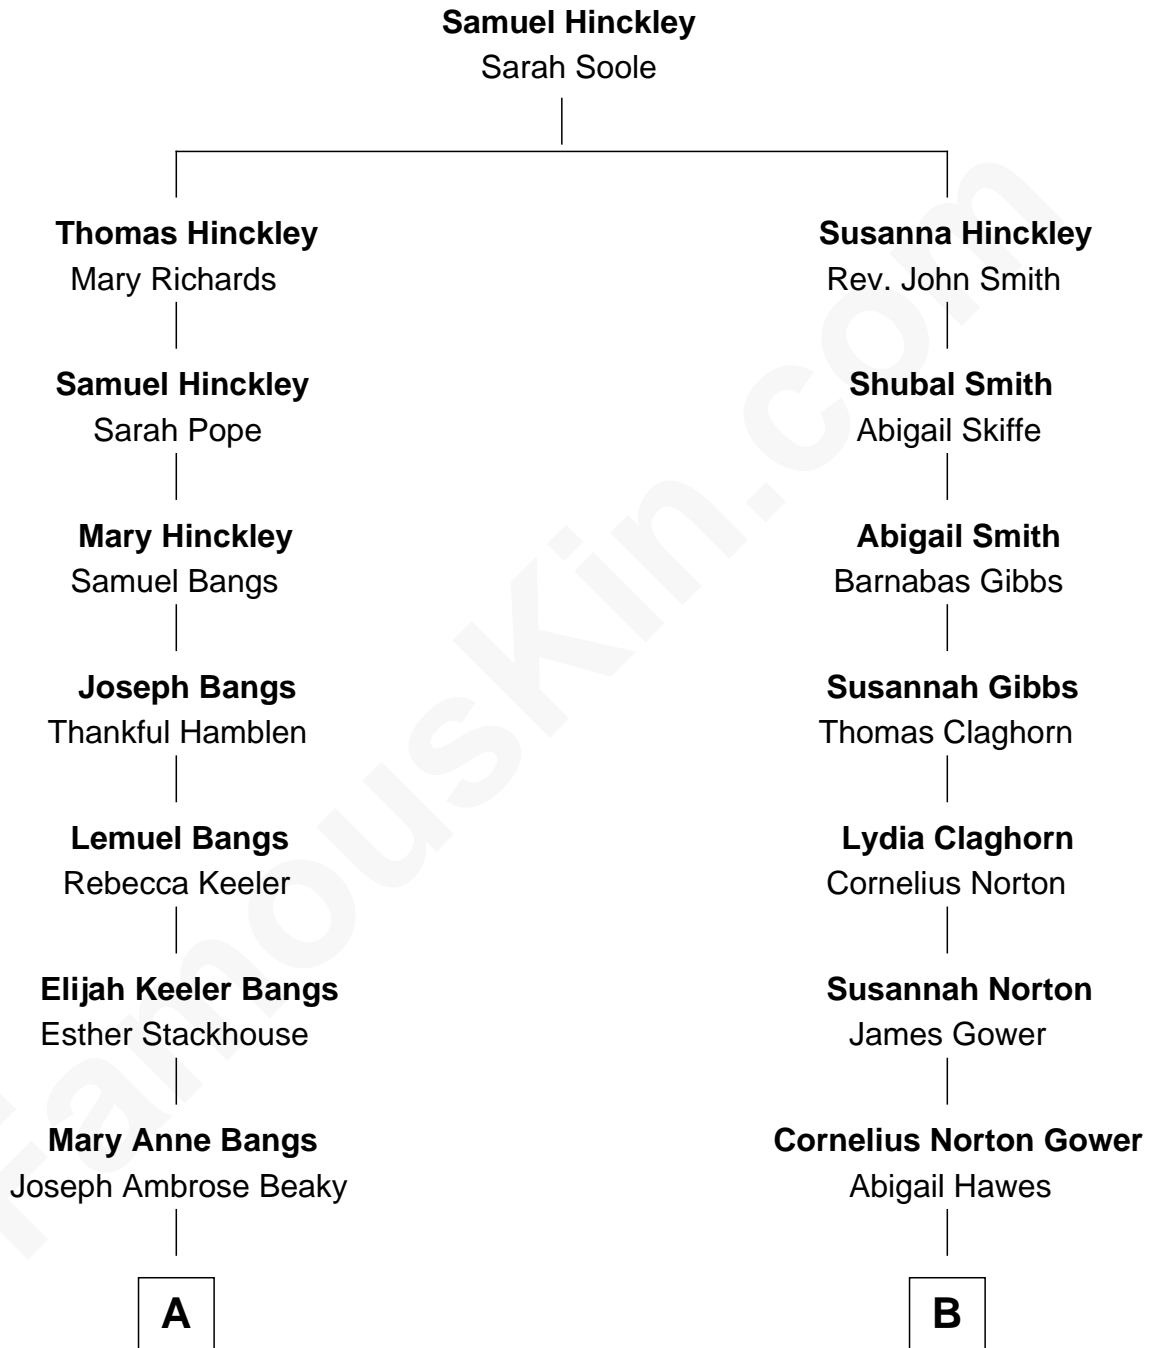

FamousKin.com
Relationship Chart of
George H. W. Bush
41st U.S. President

10th cousin 1 time removed of
Sarah Palin
9th Governor of Alaska

A

Martha Adela Beaky

David Davis Walker

George Herbert Walker

Lucretia Wear

Dorothy Wear Walker

Prescott Sheldon Bush

George H. W. Bush

41st U.S. President

B

Arthur Collins Gower

Mary Schmolz

James Carl Gower

Cora Godfrey Strong

Helen Louise Gower

Clement James Sheeran

Sarah Sheeran

Charles Richard Heath

Sarah Palin

9th Governor of Alaska