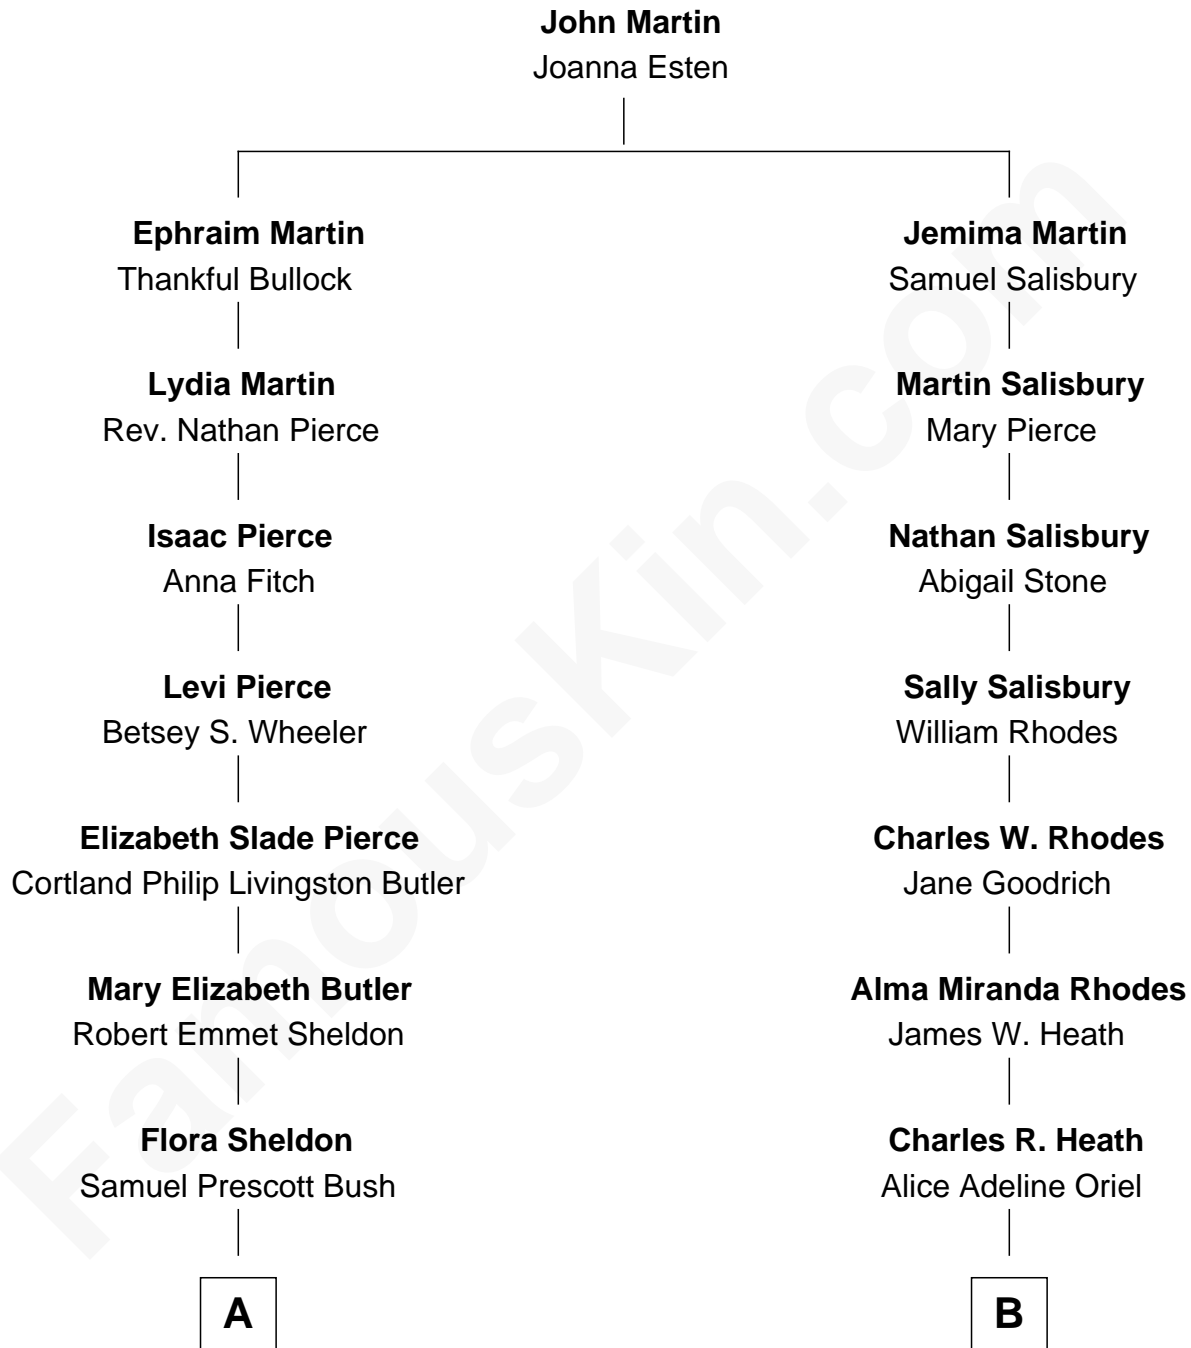

**FamousKin.com**  
**Relationship Chart of**  
**George H. W. Bush**  
*41st U.S. President*

**8th cousin 1 time removed of**  
**Sarah Palin**  
*9th Governor of Alaska*

**A**

**Prescott Sheldon Bush**

Dorothy Wear Walker

**George H. W. Bush**

*41st U.S. President*

**B**

**Charles Francis Heath**

Nellie Marie Brandt

**Charles Richard Heath**

Sarah Sheeran

**Sarah Palin**

*9th Governor of Alaska*

FamousKin.com