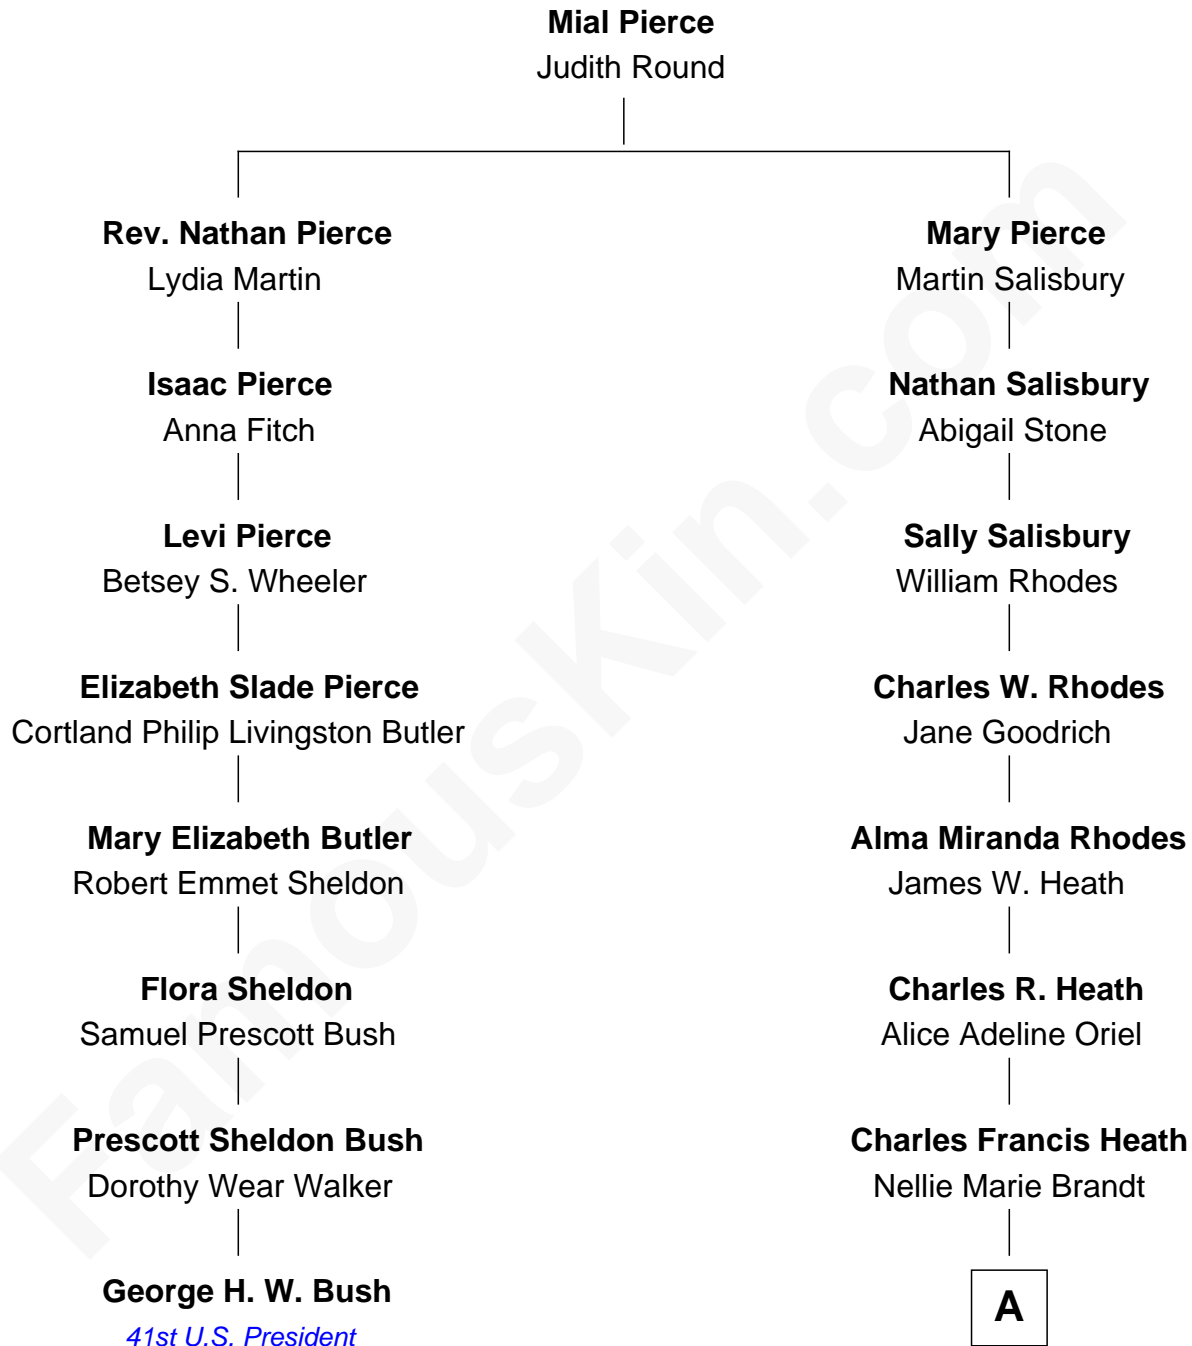

**FamousKin.com**  
**Relationship Chart of**  
**George H. W. Bush**  
*41st U.S. President*

**7th cousin 1 time removed of**  
**Sarah Palin**  
*9th Governor of Alaska*

**A**

Charles Richard Heath

Sarah Sheeran

**Sarah Palin**

*9th Governor of Alaska*

FamousKin.com