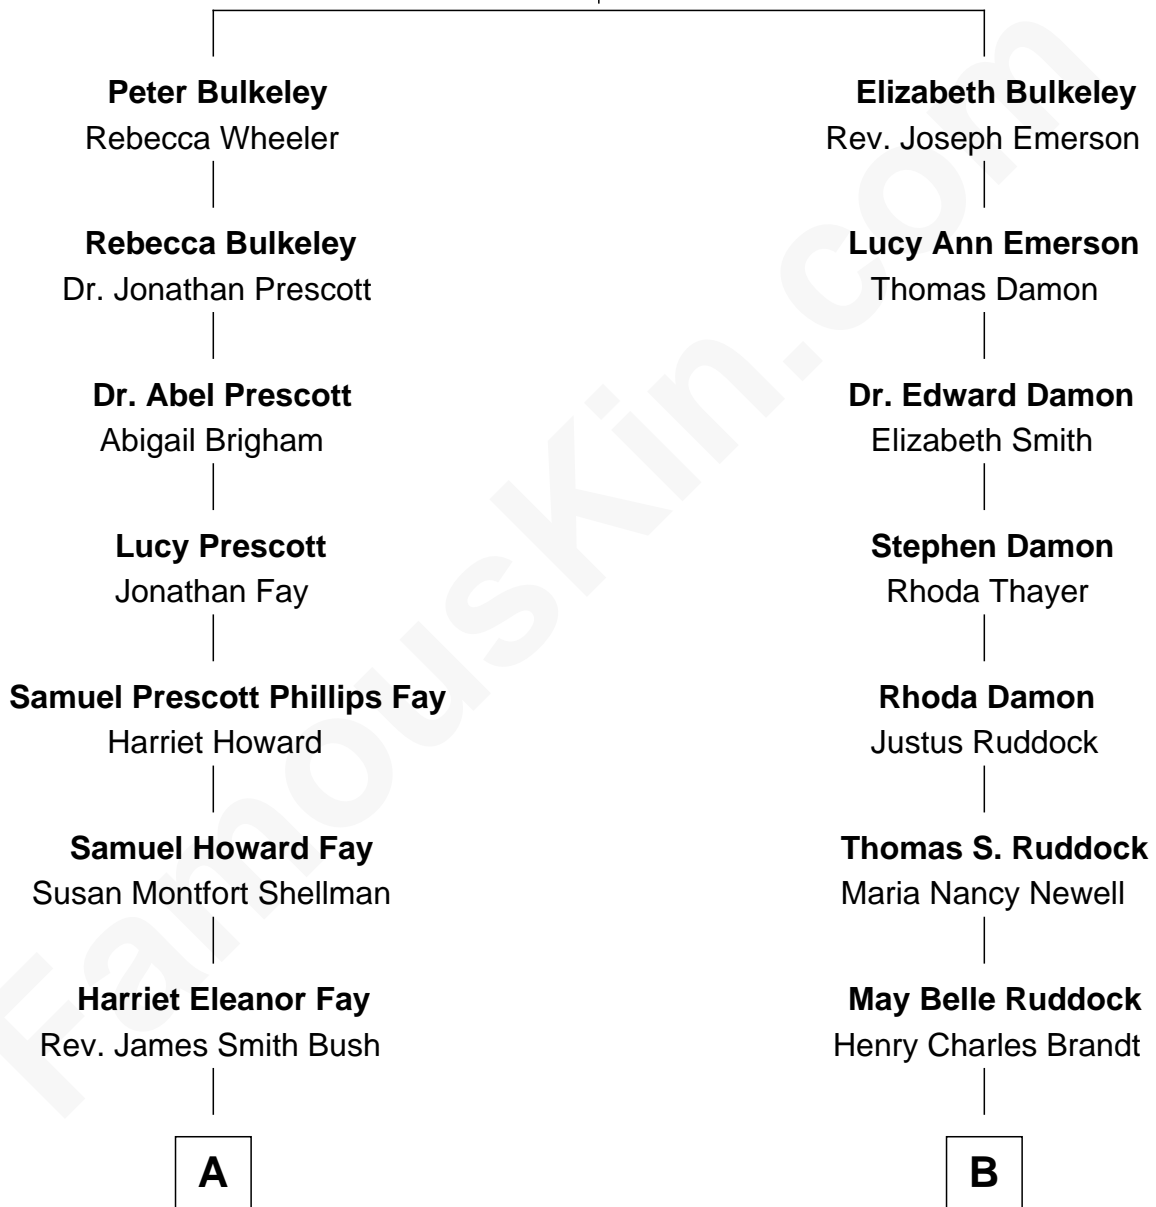

# FamousKin.com Relationship Chart of

**George H. W. Bush**

*41st U.S. President*

9th cousin of

**Sarah Palin**

*9th Governor of Alaska*

**Rev. Edward Bulkeley**

Lucian - - - - -

**A**

**Samuel Prescott Bush**

Flora Sheldon

**Prescott Sheldon Bush**

Dorothy Wear Walker

**George H. W. Bush**

*41st U.S. President*

**B**

**Nellie Marie Brandt**

Charles Francis Heath

**Charles Richard Heath**

Sarah Sheeran

**Sarah Palin**

*9th Governor of Alaska*

FamousKin.com