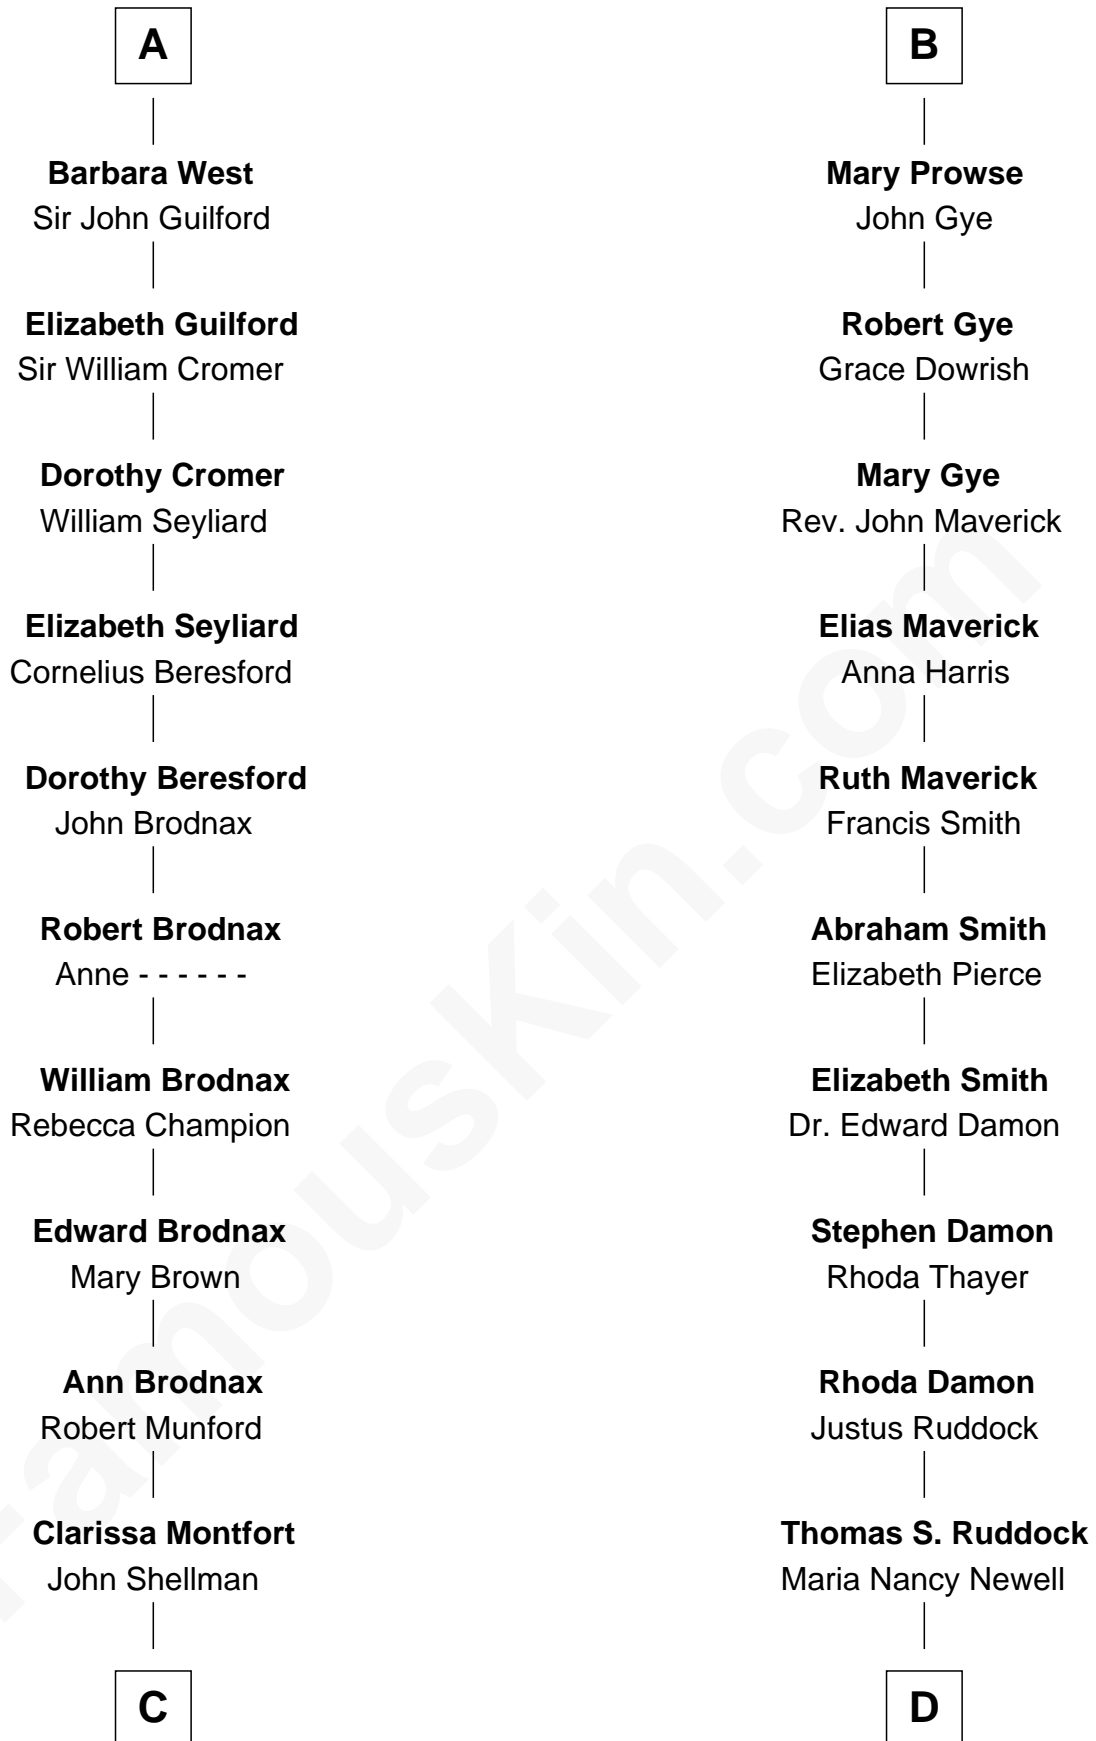

**FamousKin.com**  
**Relationship Chart of**  
**George H. W. Bush**  
*41st U.S. President*

**20th cousin 1 time removed of**  
**Sarah Palin**  
*9th Governor of Alaska*

**Edmund Plantagenet**  
 Blanche of Artois

**C**

**Susan Montfort Shellman**

Samuel Howard Fay

**Harriet Eleanor Fay**

Rev. James Smith Bush

**Samuel Prescott Bush**

Flora Sheldon

**Prescott Sheldon Bush**

Dorothy Wear Walker

**George H. W. Bush**

*41st U.S. President*

**D**

**May Belle Ruddock**

Henry Charles Brandt

**Nellie Marie Brandt**

Charles Francis Heath