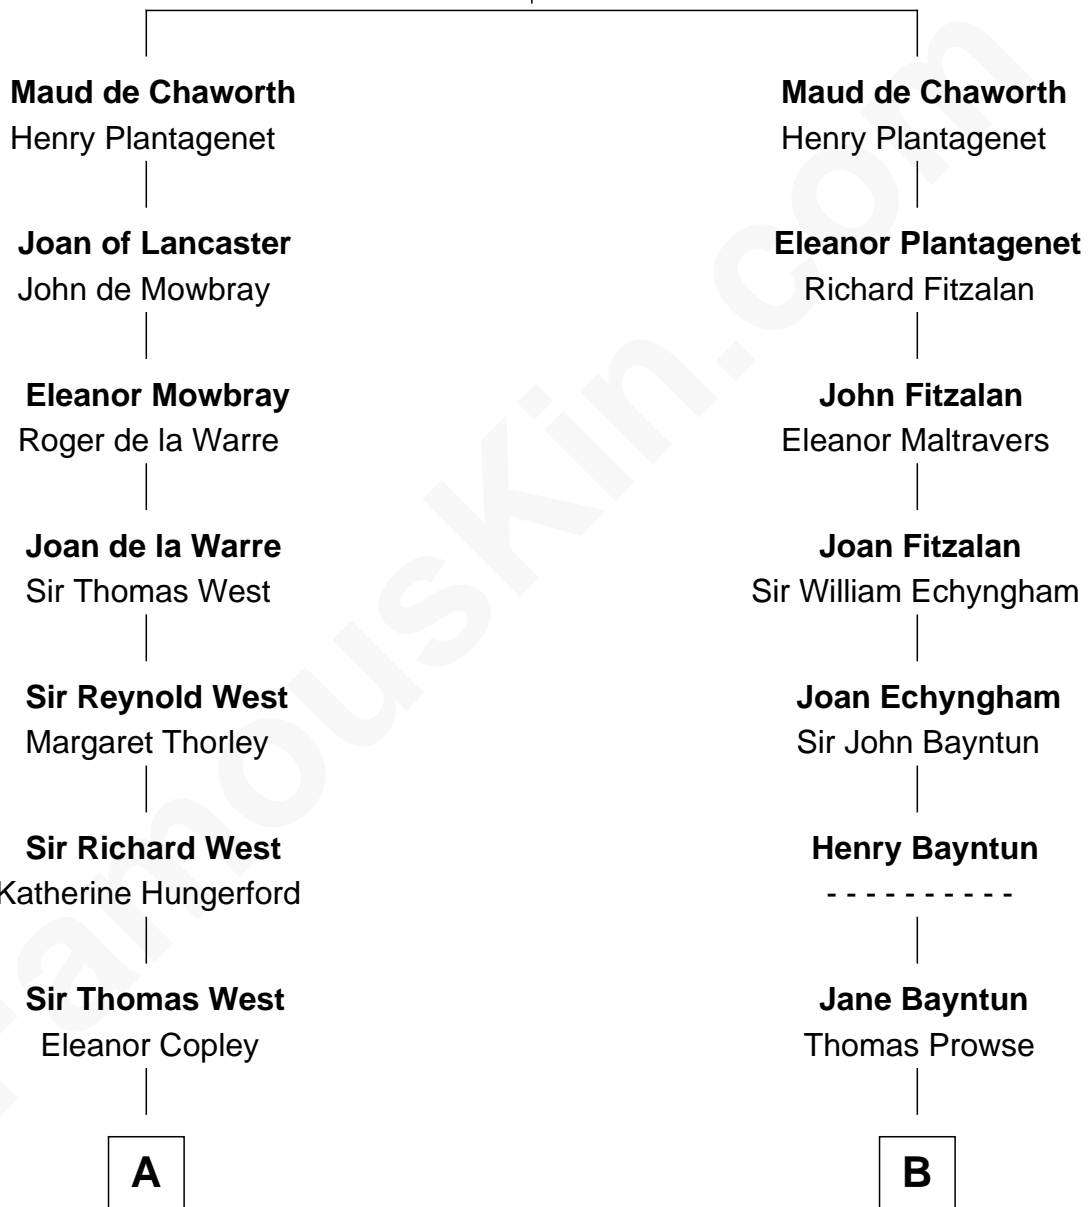

FamousKin.com
Relationship Chart of
George H. W. Bush
41st U.S. President

20th cousin 1 time removed of
Sarah Palin
9th Governor of Alaska

Sir Patrick de Chaworth
 Isabella de Beauchamp

C

Susan Montfort Shellman

Samuel Howard Fay

Harriet Eleanor Fay

Rev. James Smith Bush

Samuel Prescott Bush

Flora Sheldon

Prescott Sheldon Bush

Dorothy Wear Walker

George H. W. Bush

41st U.S. President

D

May Belle Ruddock

Henry Charles Brandt

Nellie Marie Brandt

Charles Francis Heath

Charles Richard Heath

Sarah Sheeran

Sarah Palin

9th Governor of Alaska