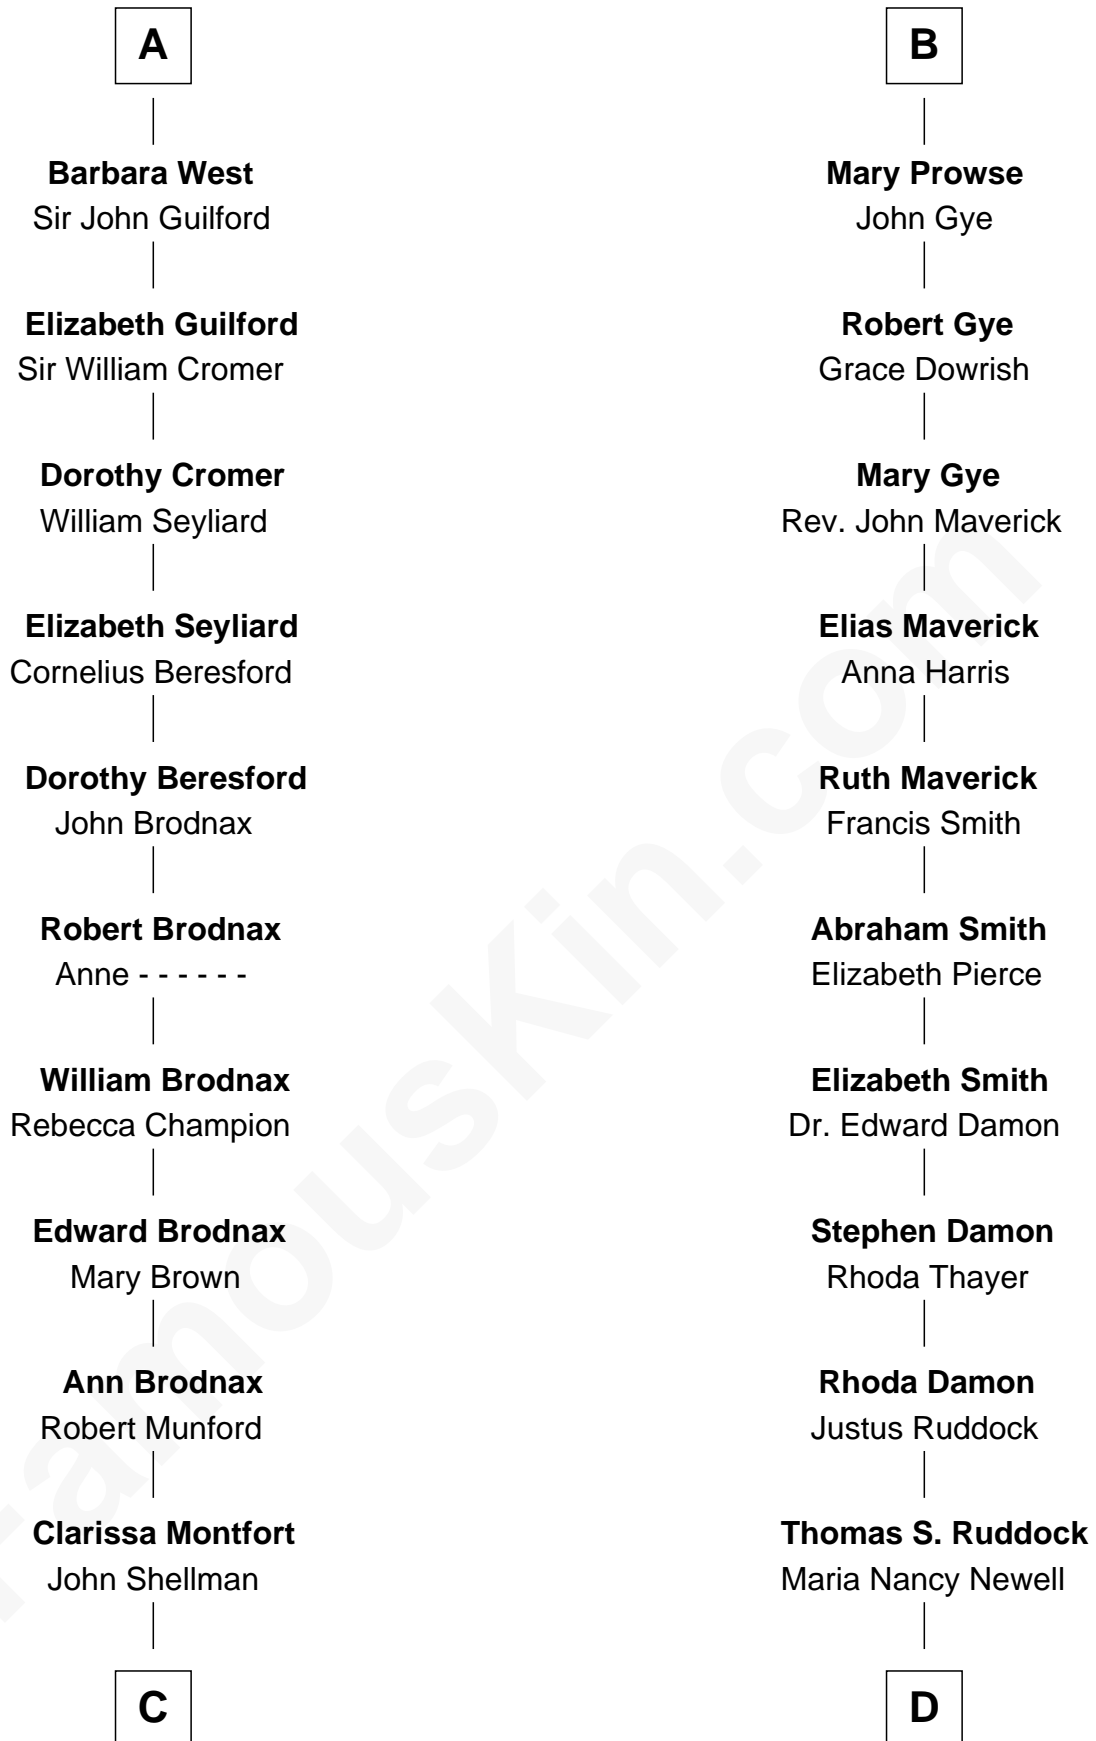

FamousKin.com
Relationship Chart of
George H. W. Bush
41st U.S. President

20th cousin 1 time removed of
Sarah Palin
9th Governor of Alaska

Sir Patrick de Chaworth
 Isabella de Beauchamp

C

Susan Montfort Shellman

Samuel Howard Fay

Harriet Eleanor Fay

Rev. James Smith Bush

Samuel Prescott Bush

Flora Sheldon

Prescott Sheldon Bush

Dorothy Wear Walker

George H. W. Bush

41st U.S. President

D

May Belle Ruddock

Henry Charles Brandt

Nellie Marie Brandt

Charles Francis Heath

Charles Richard Heath

Sarah Sheeran