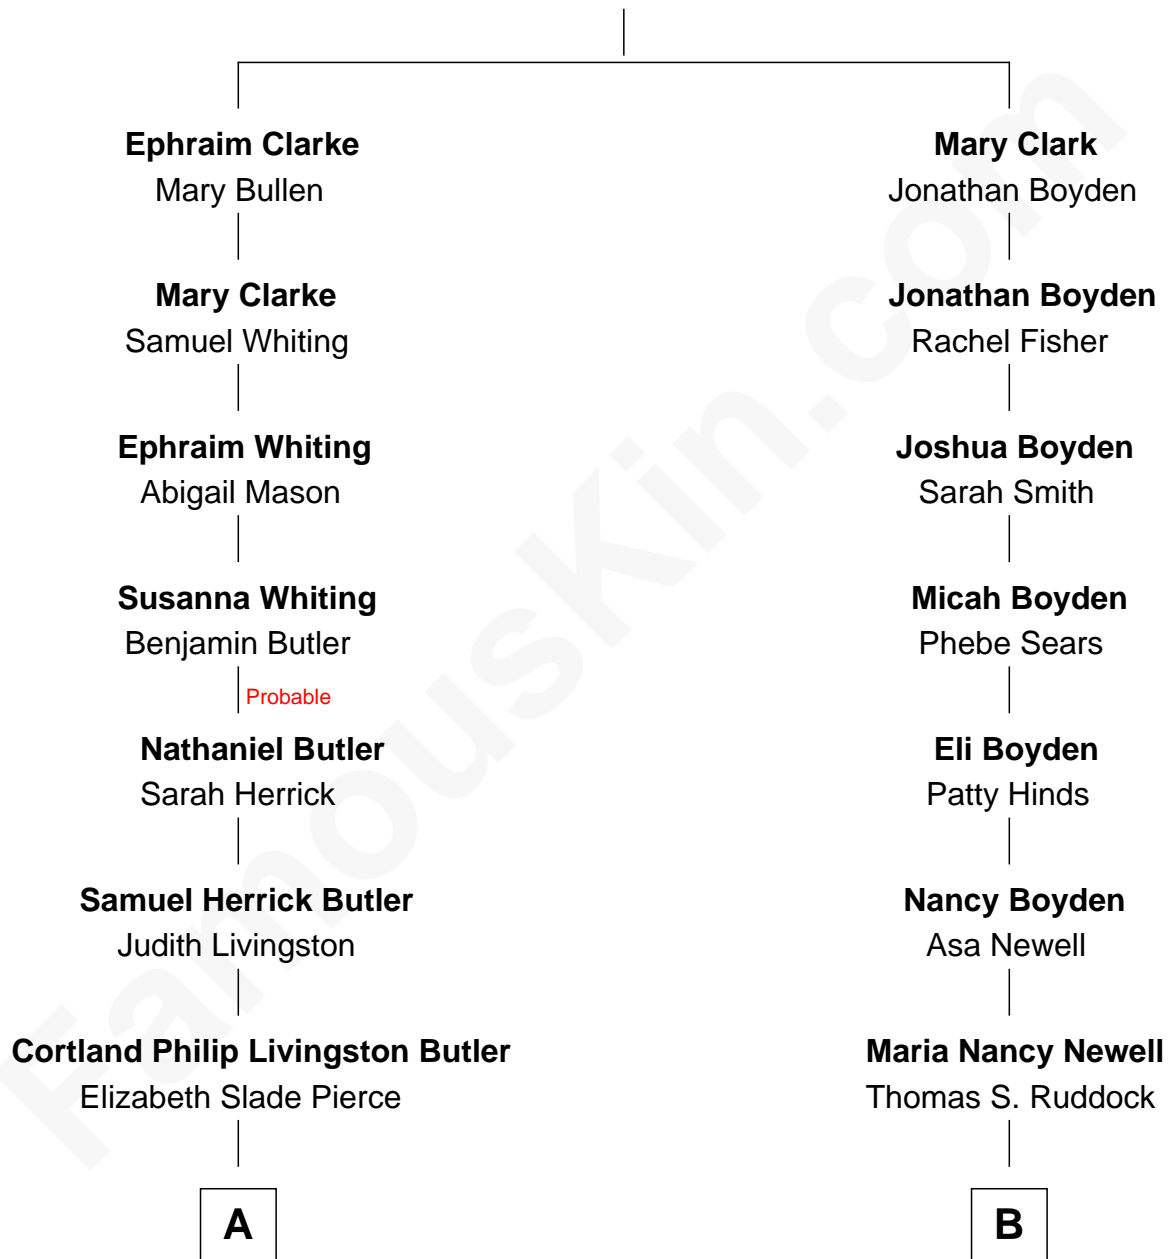

# FamousKin.com Relationship Chart of

**George H. W. Bush**

*41st U.S. President*

10th cousin of

**Sarah Palin**

*9th Governor of Alaska*

**Joseph Clarke**

Alice Fenn

**A**

**Mary Elizabeth Butler**  
Robert Emmet Sheldon

**Flora Sheldon**  
Samuel Prescott Bush

**Prescott Sheldon Bush**  
Dorothy Wear Walker

**George H. W. Bush**  
*41st U.S. President*

**B**

**May Belle Ruddock**  
Henry Charles Brandt

**Nellie Marie Brandt**  
Charles Francis Heath

**Charles Richard Heath**  
Sarah Sheeran

**Sarah Palin**  
*9th Governor of Alaska*

FamousKin.com