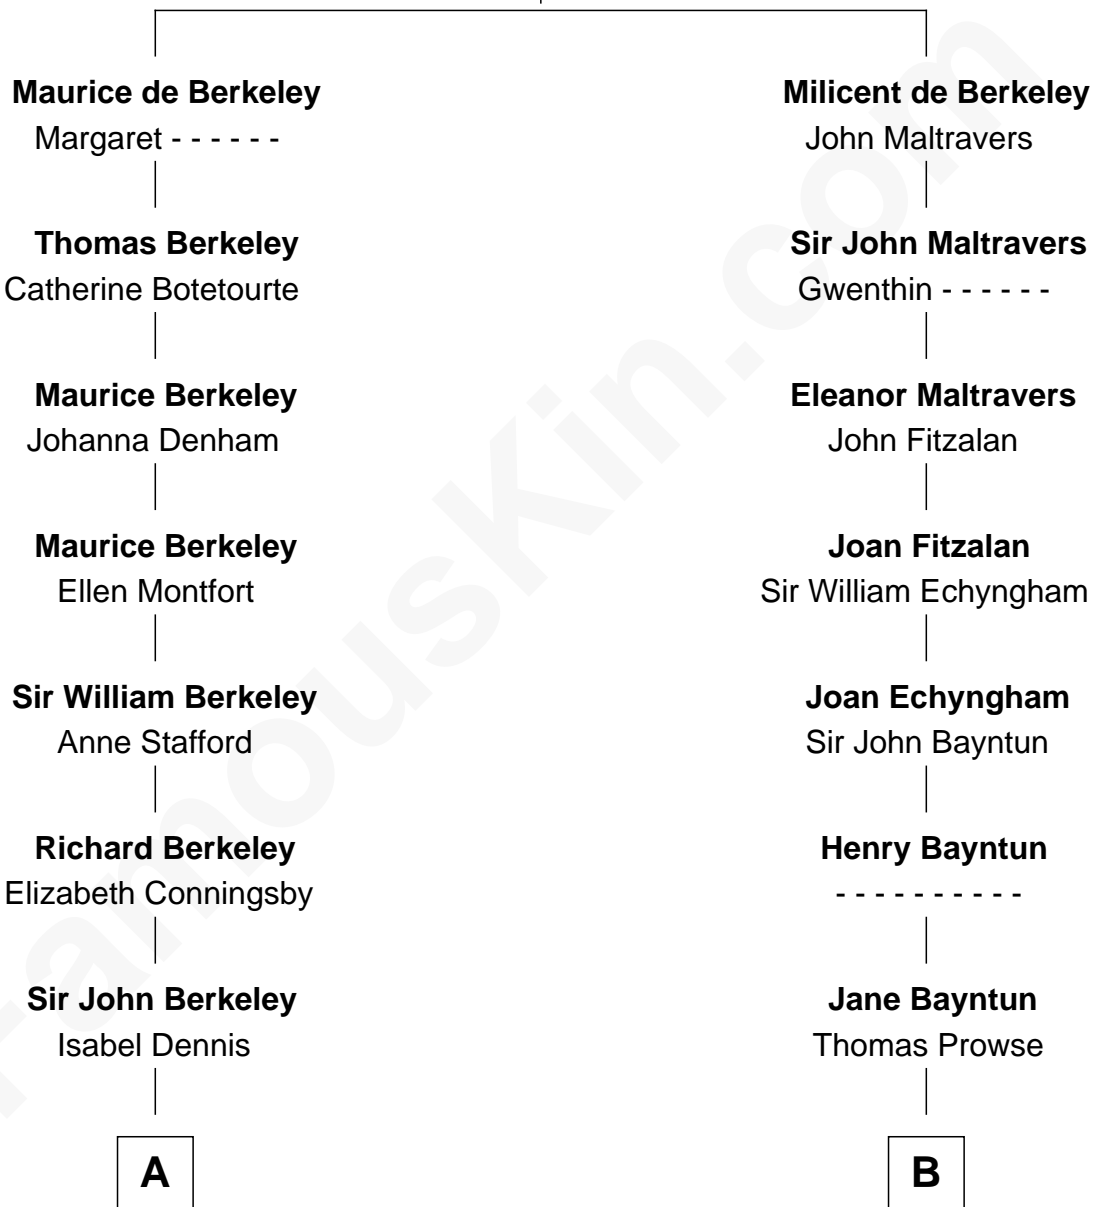

FamousKin.com
Relationship Chart of
George H. W. Bush
41st U.S. President

20th cousin 1 time removed of
Sarah Palin
9th Governor of Alaska

Sir Maurice de Berkeley
 Eve la Zouche

C

Samuel Howard Fay
Susan Montfort Shellman

Harriet Eleanor Fay
Rev. James Smith Bush

Samuel Prescott Bush
Flora Sheldon

Prescott Sheldon Bush
Dorothy Wear Walker

George H. W. Bush
41st U.S. President

D

May Belle Ruddock
Henry Charles Brandt

Nellie Marie Brandt
Charles Francis Heath

Charles Richard Heath
Sarah Sheeran

Sarah Palin
9th Governor of Alaska