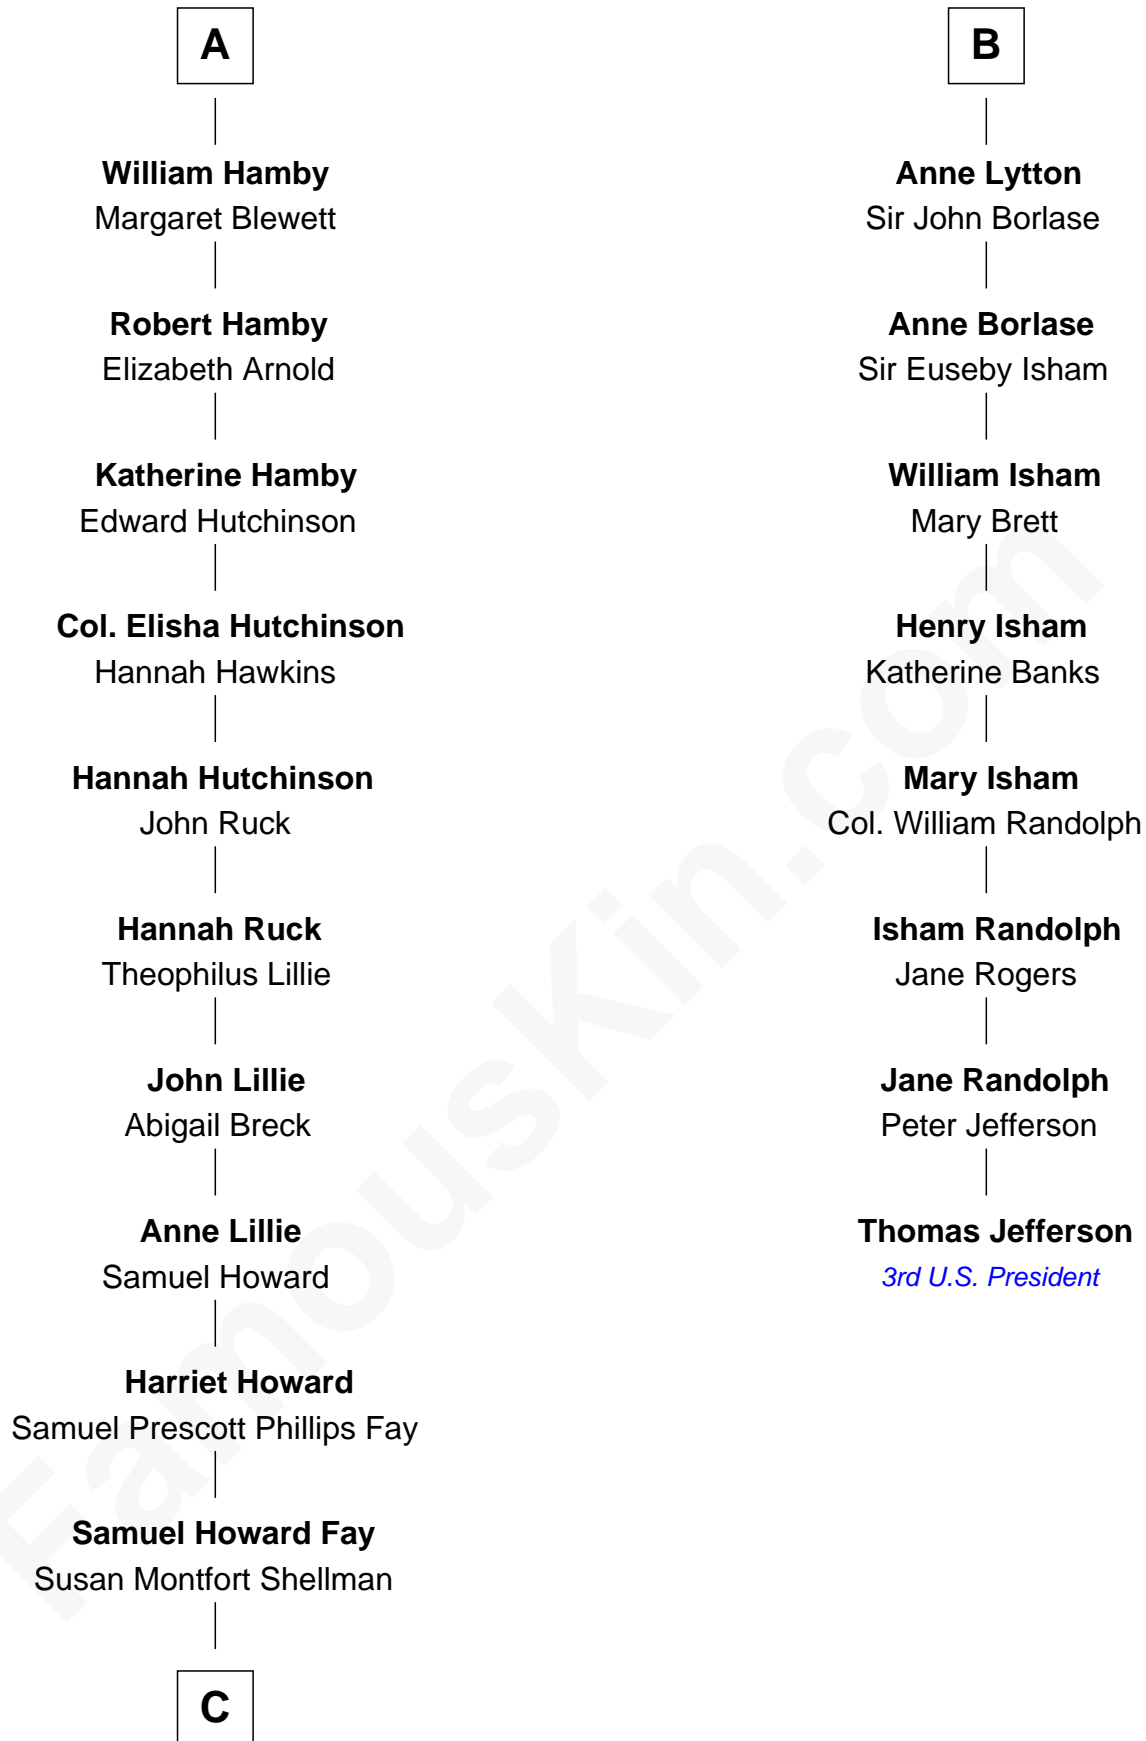

**FamousKin.com**  
**Relationship Chart of**  
**George H. W. Bush**  
*41st U.S. President*

14th cousin 6 times removed of

**Thomas Jefferson**

*3rd U.S. President and Signer of the Declaration of Independence*

**Sir Philip le Despencer**

Joan de Cobham

**C**

—  
**Harriet Eleanor Fay**  
Rev. James Smith Bush

—  
**Samuel Prescott Bush**  
Flora Sheldon

—  
**Prescott Sheldon Bush**  
Dorothy Wear Walker

—  
**George H. W. Bush**  
*41st U.S. President*