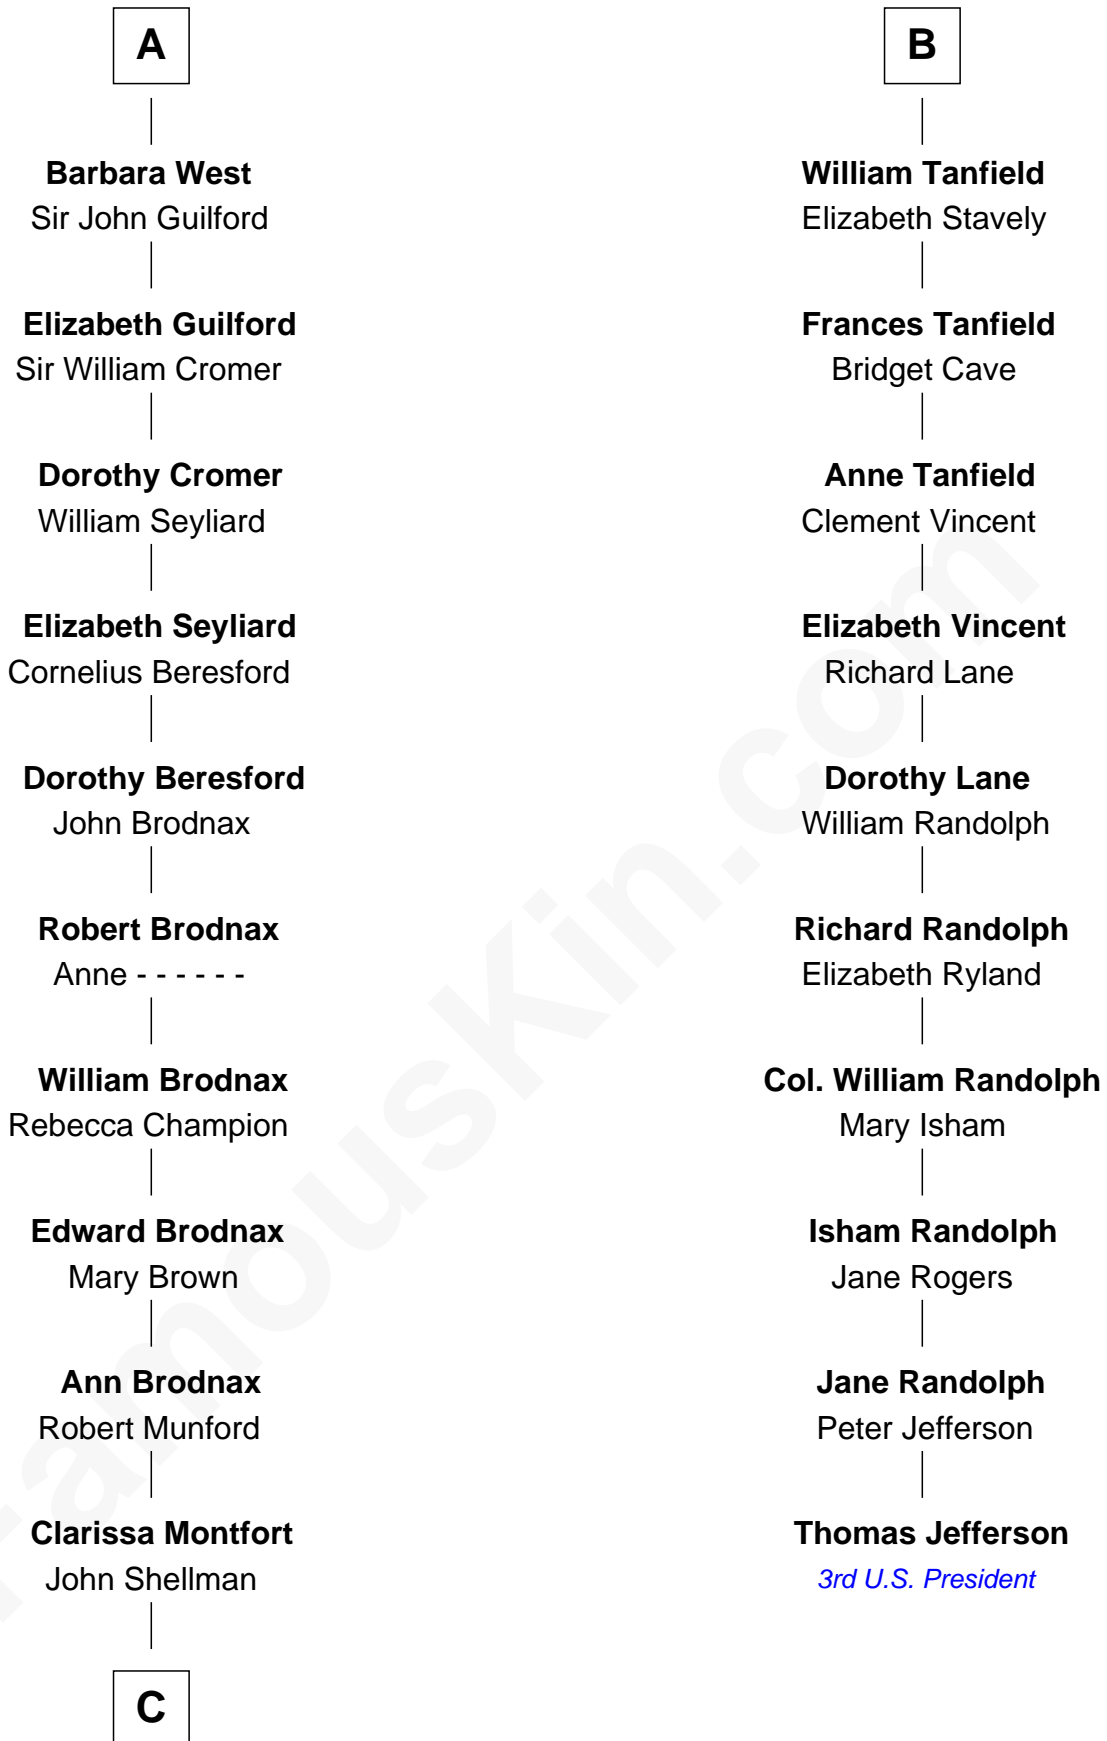

FamousKin.com
Relationship Chart of
George H. W. Bush
41st U.S. President

16th cousin 5 times removed of

Thomas Jefferson

3rd U.S. President and Signer of the Declaration of Independence

Edmund Plantagenet

Blanche of Artois

C

—
Susan Montfort Shellman

Samuel Howard Fay

—
Harriet Eleanor Fay

Rev. James Smith Bush

—
Samuel Prescott Bush

Flora Sheldon

—
Prescott Sheldon Bush

Dorothy Wear Walker

—
George H. W. Bush

41st U.S. President

FamousKin.com