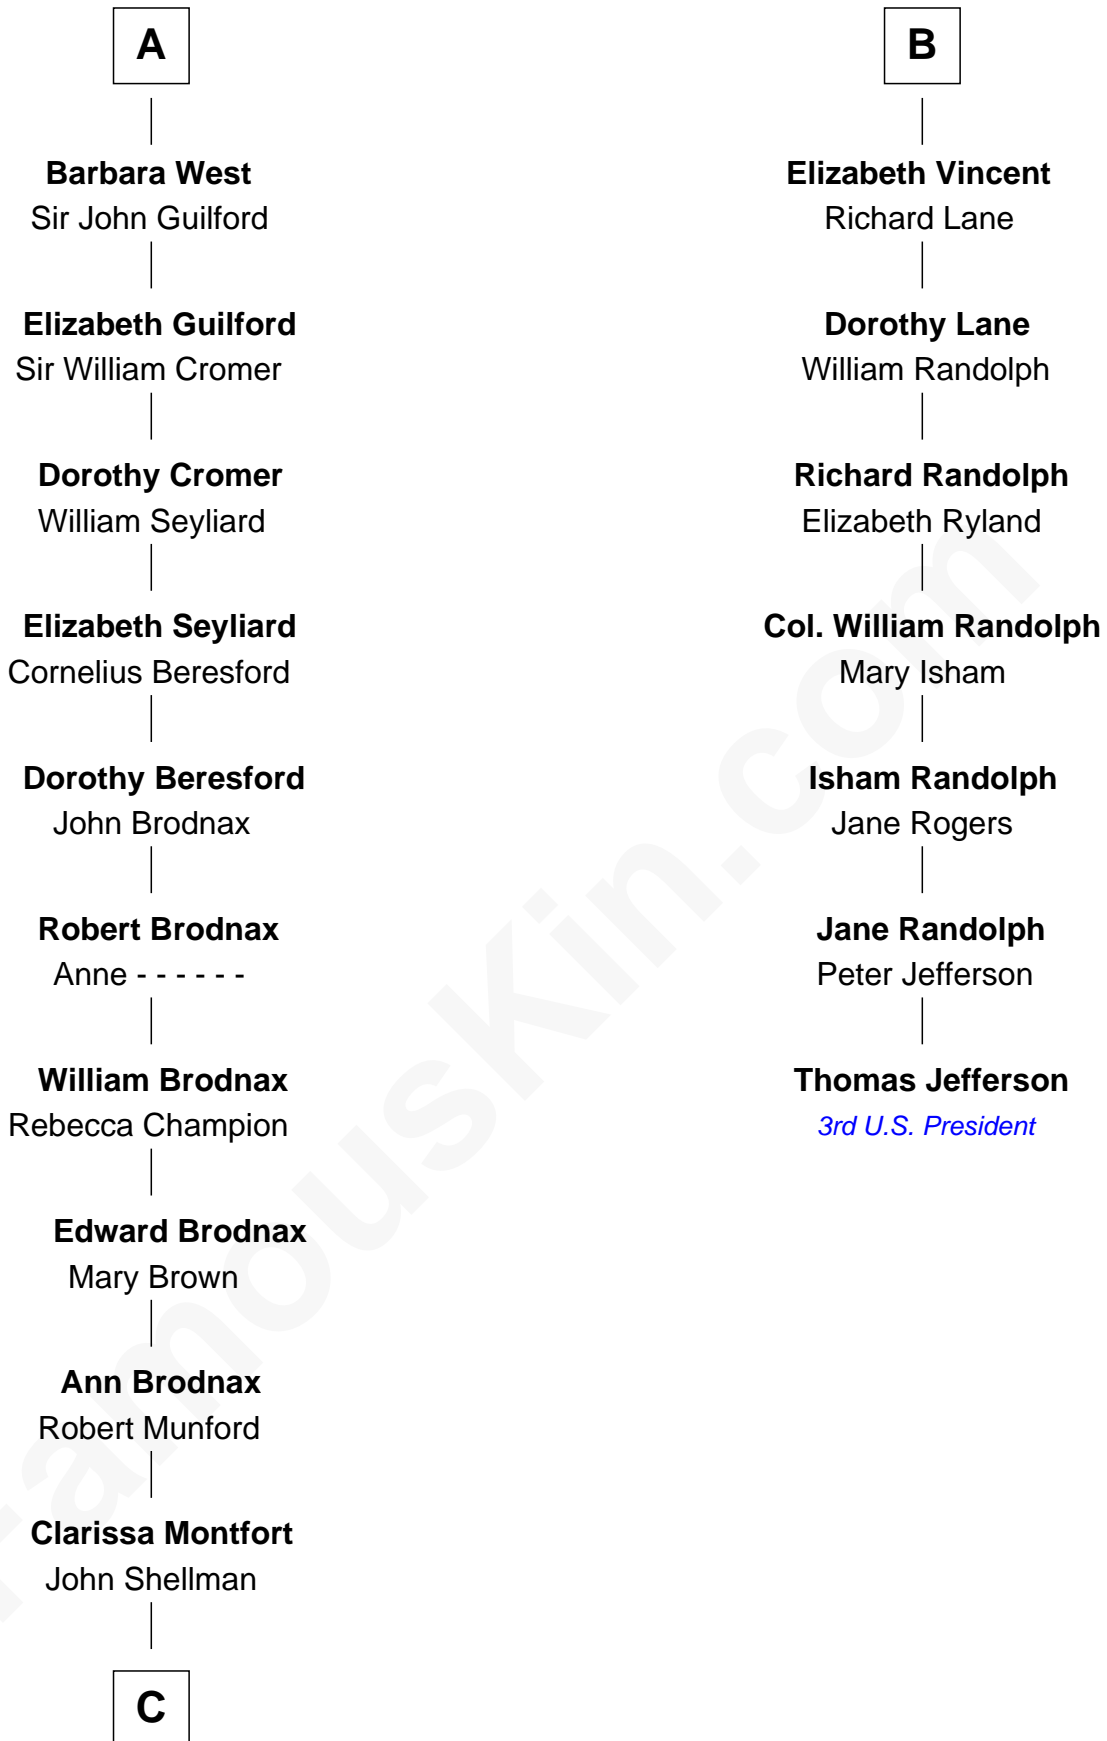

FamousKin.com
Relationship Chart of
George H. W. Bush
41st U.S. President

13th cousin 8 times removed of

Thomas Jefferson

3rd U.S. President and Signer of the Declaration of Independence

C

—
Susan Montfort Shellman

Samuel Howard Fay

—
Harriet Eleanor Fay

Rev. James Smith Bush

—
Samuel Prescott Bush

Flora Sheldon

—
Prescott Sheldon Bush

Dorothy Wear Walker

—
George H. W. Bush

41st U.S. President

FamousKin.com