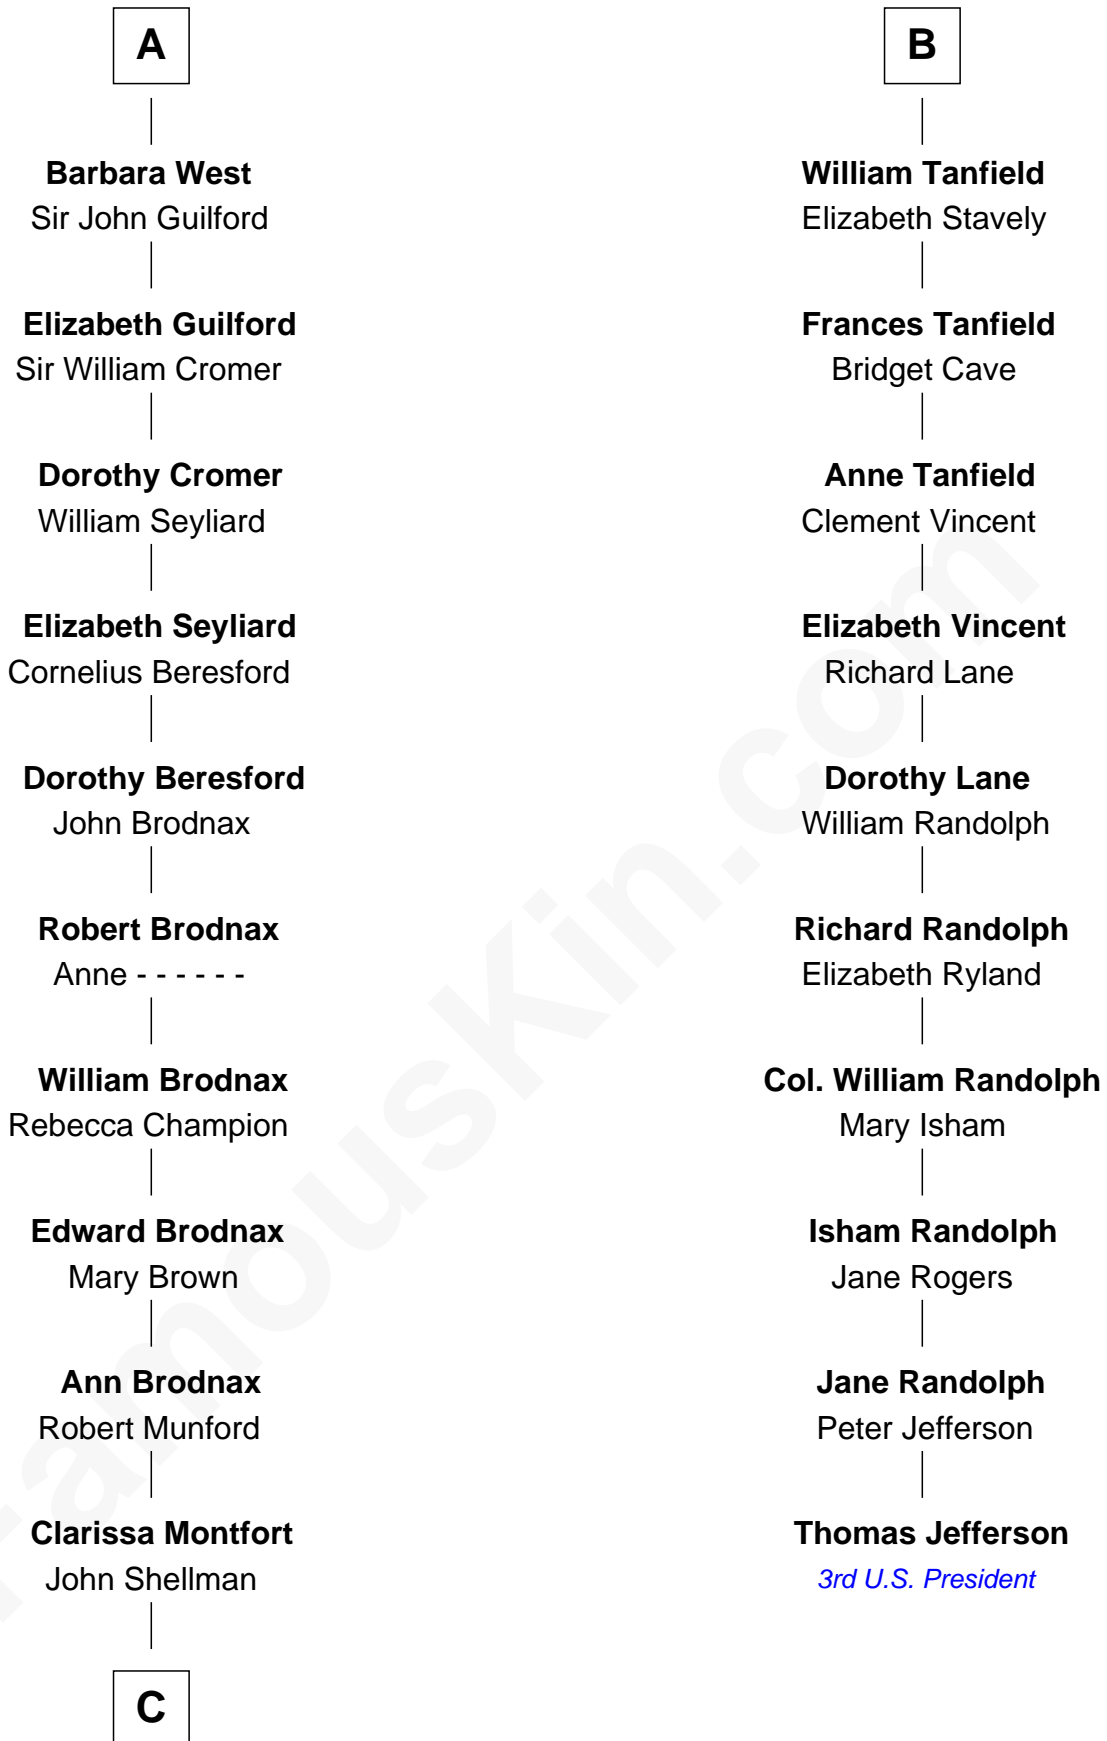

Isabella de Beauchamp

Maud de Chaworth

Henry Plantagenet

Joan of Lancaster

John de Mowbray

Eleanor Mowbray

Roger de la Warre

Joan de la Warre

Maud de Chaworth

Henry Plantagenet

Joan of Lancaster

John de Mowbray

John de Mowbray

Elizabeth de Segrave

Sir Thomas Mowbray

Elizabeth Fitzalan

Margaret Mowbray

Sir Robert Howard

Katherine Howard

Sir Edward Neville

Catherine Neville

Robert Tanfield

B

C

—
Susan Montfort Shellman

Samuel Howard Fay

—
Harriet Eleanor Fay

Rev. James Smith Bush

—
Samuel Prescott Bush

Flora Sheldon

—
Prescott Sheldon Bush

Dorothy Wear Walker