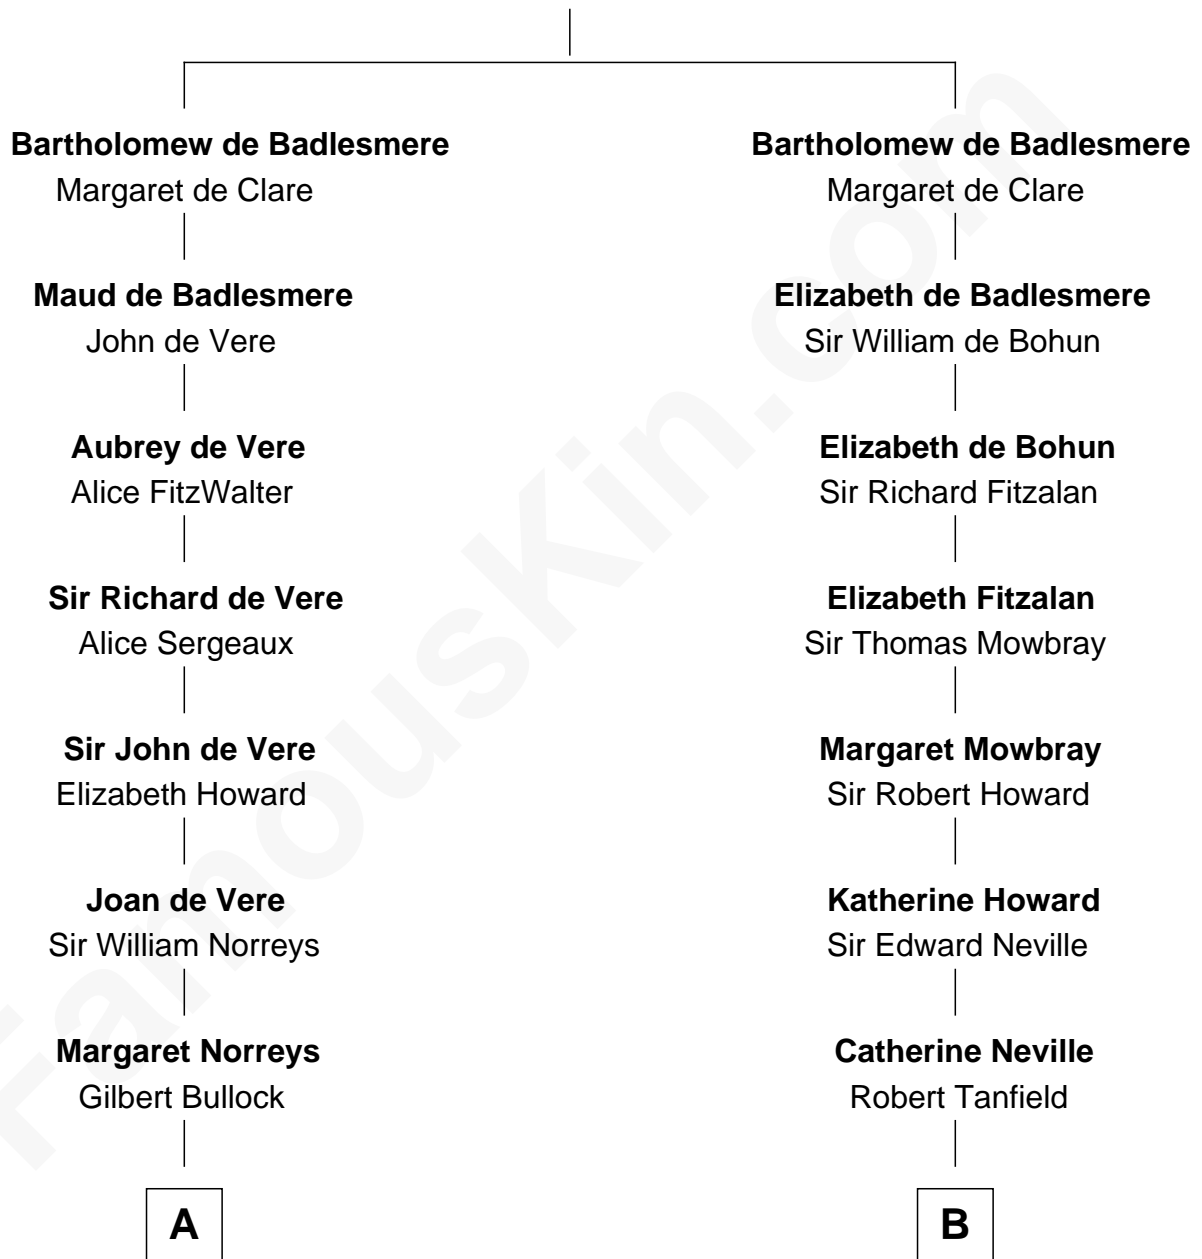

**FamousKin.com**  
**Relationship Chart of**  
**George H. W. Bush**  
*41st U.S. President*

16th cousin 5 times removed of

**Thomas Jefferson**

*3rd U.S. President and Signer of the Declaration of Independence*

**Gunselm de Badlesmere**

**C**

—  
**Samuel Howard Fay**  
Susan Montfort Shellman

—  
**Harriet Eleanor Fay**  
Rev. James Smith Bush

—  
**Samuel Prescott Bush**  
Flora Sheldon

—  
**Prescott Sheldon Bush**  
Dorothy Wear Walker

—  
**George H. W. Bush**  
*41st U.S. President*

FamousKin.com