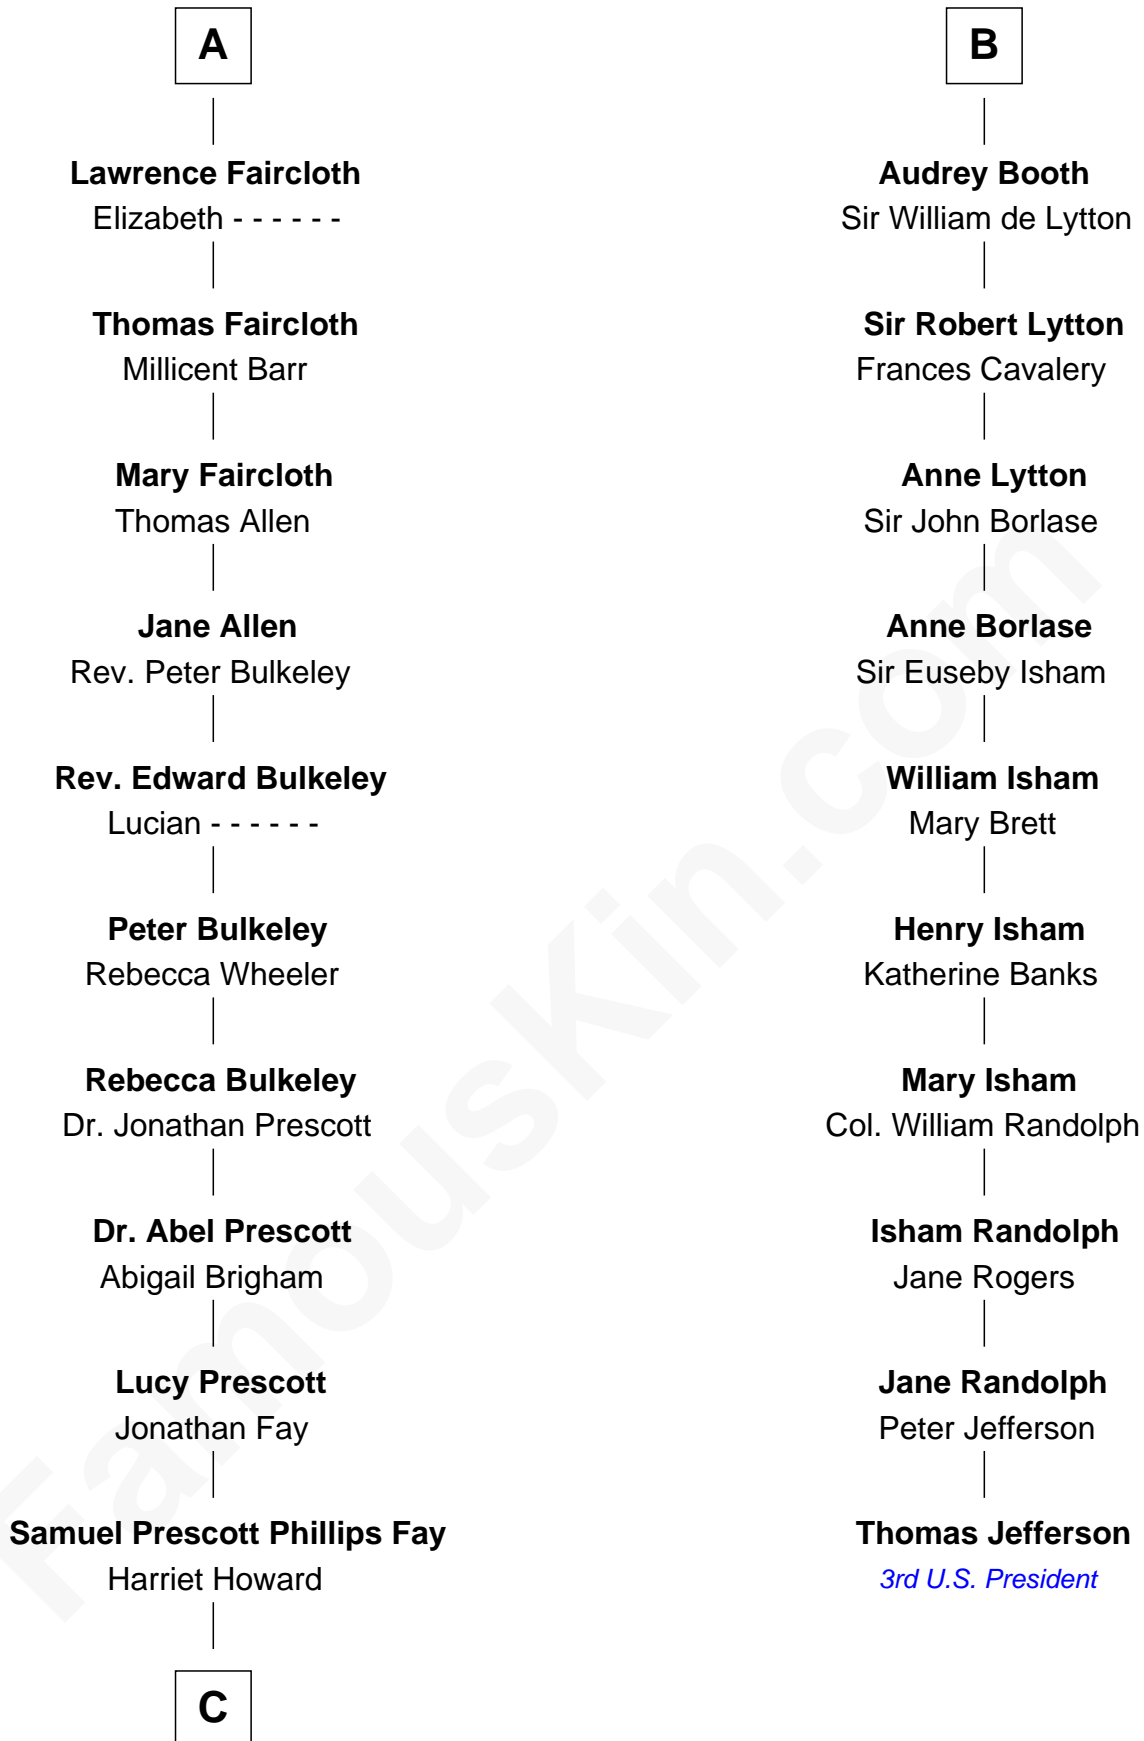

FamousKin.com
Relationship Chart of
George H. W. Bush
41st U.S. President

16th cousin 5 times removed of

Thomas Jefferson

3rd U.S. President and Signer of the Declaration of Independence

C

—
Samuel Howard Fay
Susan Montfort Shellman

—
Harriet Eleanor Fay
Rev. James Smith Bush

—
Samuel Prescott Bush
Flora Sheldon

—
Prescott Sheldon Bush
Dorothy Wear Walker

—
George H. W. Bush
41st U.S. President