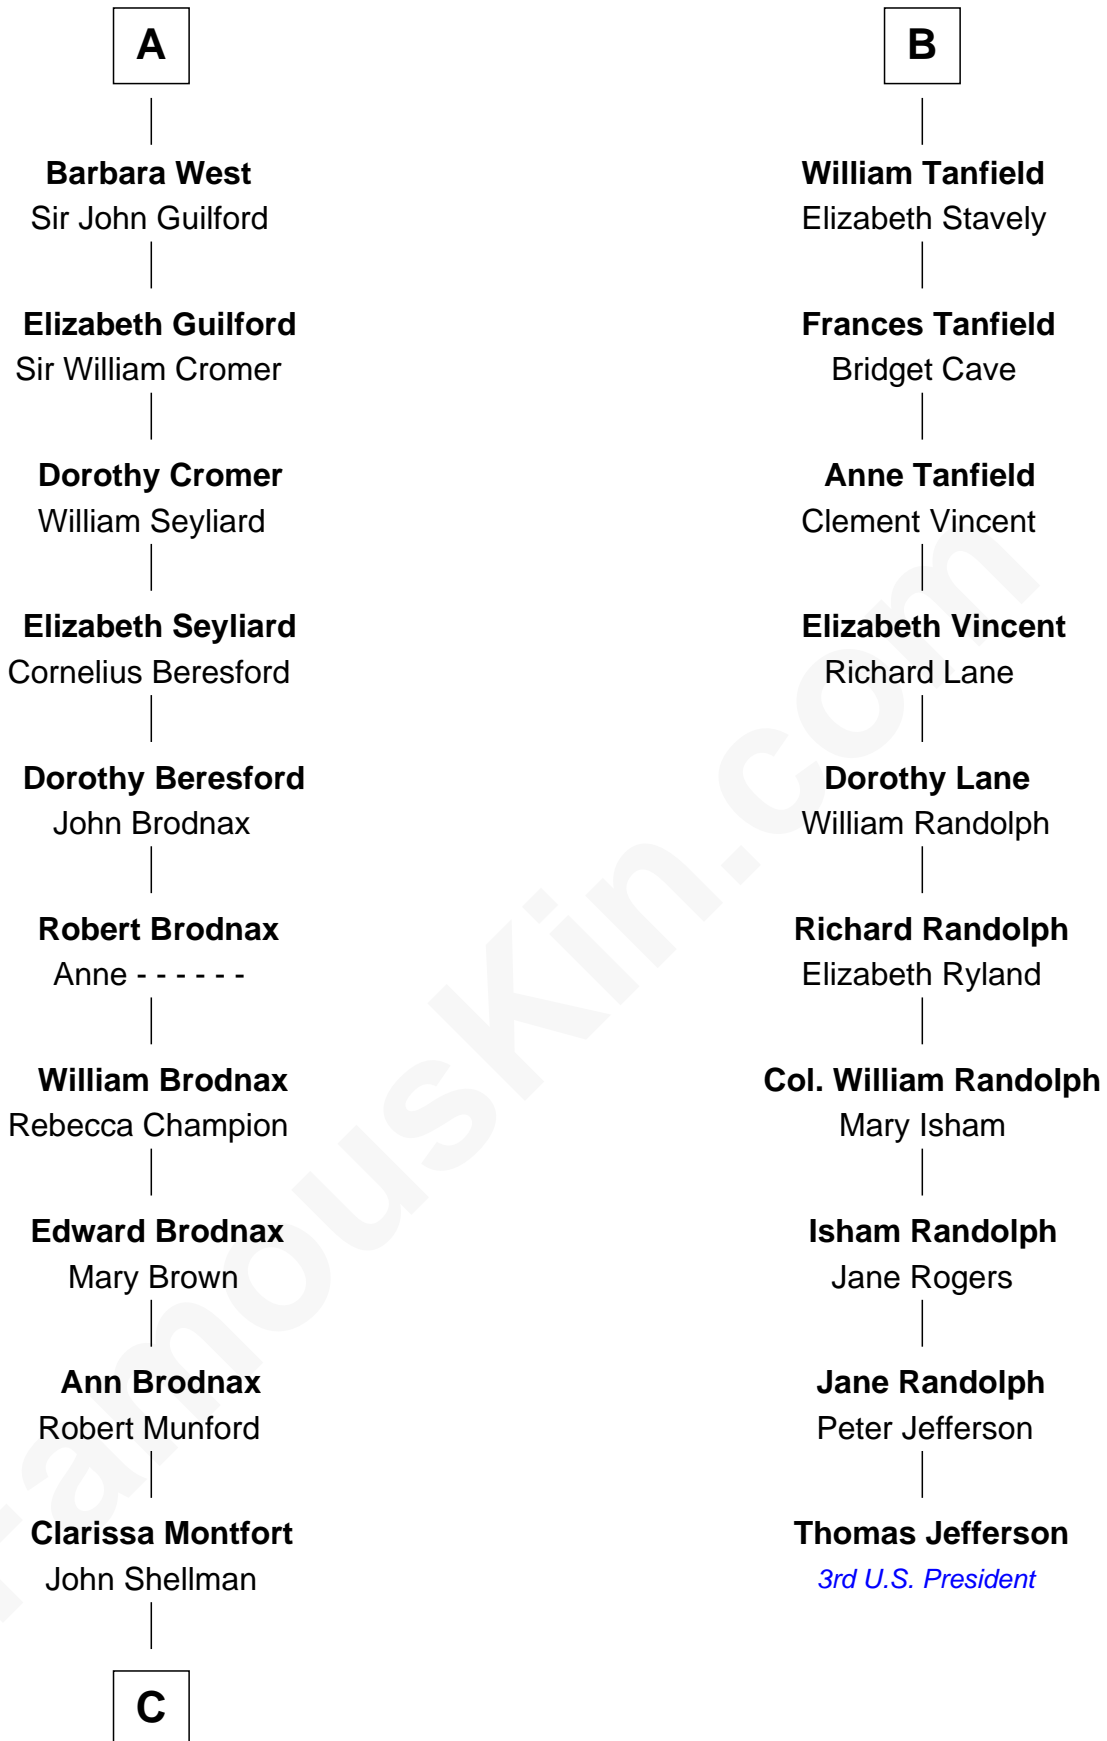

**FamousKin.com**  
**Relationship Chart of**  
**George H. W. Bush**  
*41st U.S. President*

16th cousin 5 times removed of

**Thomas Jefferson**

*3rd U.S. President and Signer of the Declaration of Independence*

**William de Braiose**

**C**

—  
**Susan Montfort Shellman**

Samuel Howard Fay

—  
**Harriet Eleanor Fay**

Rev. James Smith Bush

—  
**Samuel Prescott Bush**

Flora Sheldon

—  
**Prescott Sheldon Bush**

Dorothy Wear Walker

—  
**George H. W. Bush**

*41st U.S. President*

FamousKin.com