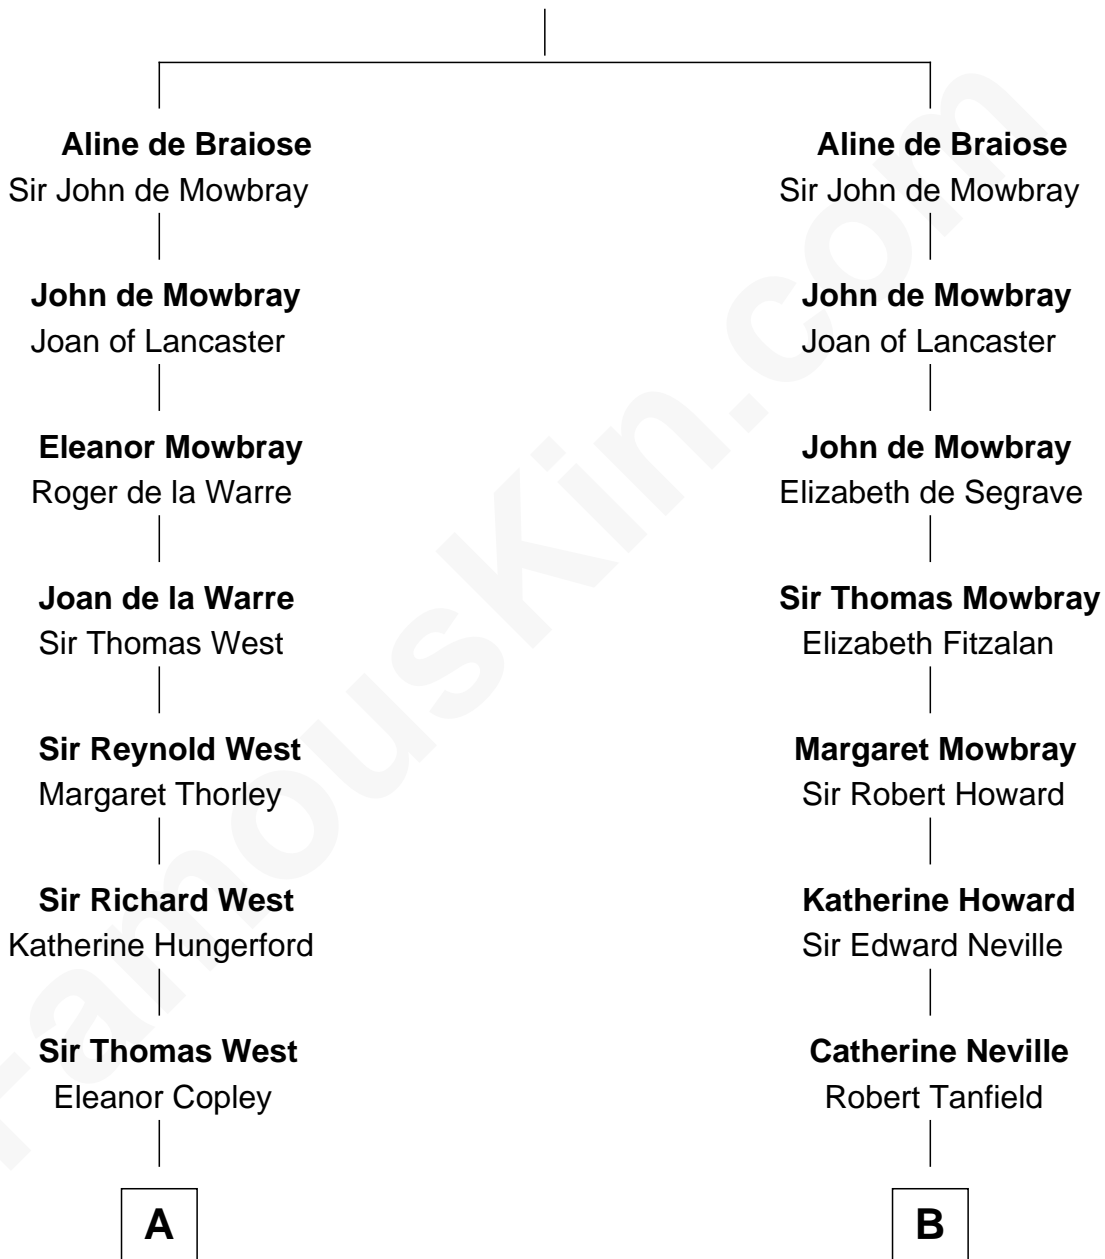

**FamousKin.com**  
**Relationship Chart of**  
**George H. W. Bush**  
*41st U.S. President*

16th cousin 5 times removed of

**Thomas Jefferson**

*3rd U.S. President and Signer of the Declaration of Independence*

**William de Braiose**

**C**

—  
**Susan Montfort Shellman**

Samuel Howard Fay

—  
**Harriet Eleanor Fay**

Rev. James Smith Bush

—  
**Samuel Prescott Bush**

Flora Sheldon

—  
**Prescott Sheldon Bush**

Dorothy Wear Walker

—  
**George H. W. Bush**

*41st U.S. President*

FamousKin.com