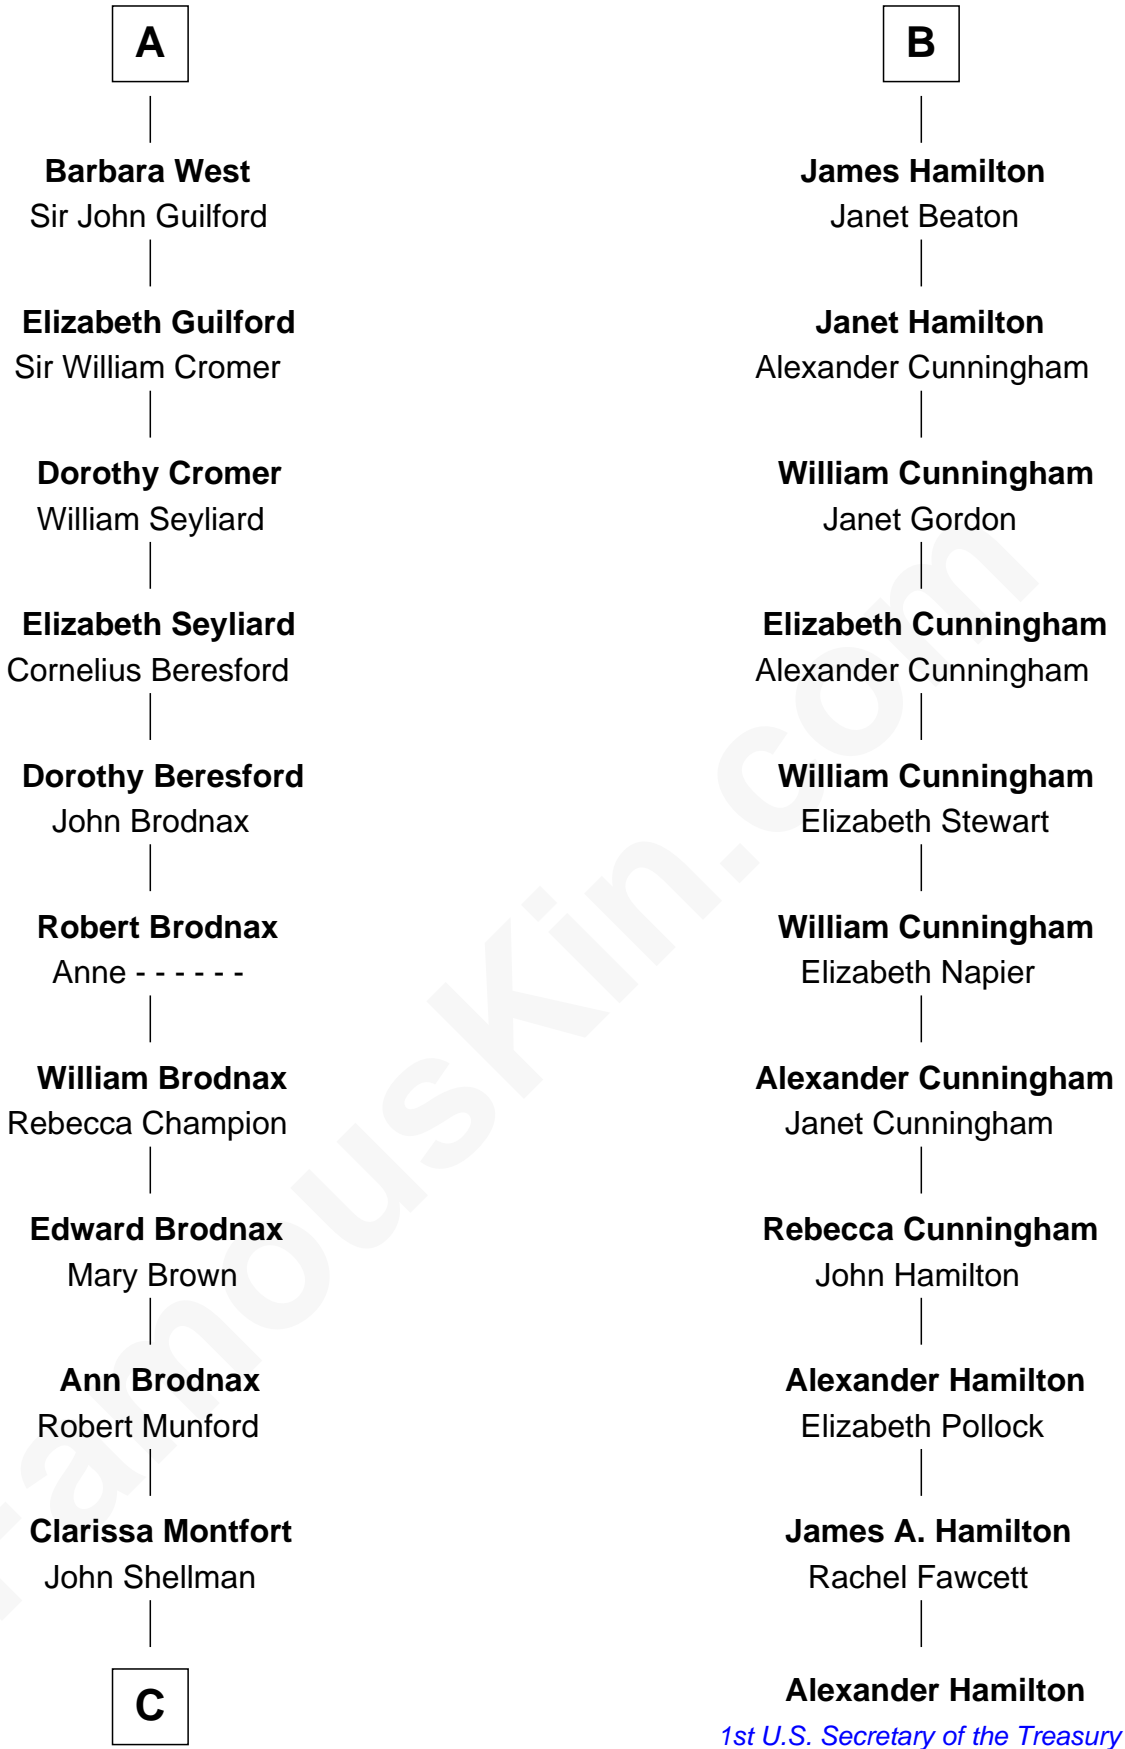

FamousKin.com
Relationship Chart of
George H. W. Bush
41st U.S. President

17th cousin 4 times removed of
Alexander Hamilton
1st U.S. Secretary of the Treasury

C

—
Susan Montfort Shellman

Samuel Howard Fay

—
Harriet Eleanor Fay

Rev. James Smith Bush

—
Samuel Prescott Bush

Flora Sheldon

—
Prescott Sheldon Bush

Dorothy Wear Walker

—
George H. W. Bush

41st U.S. President