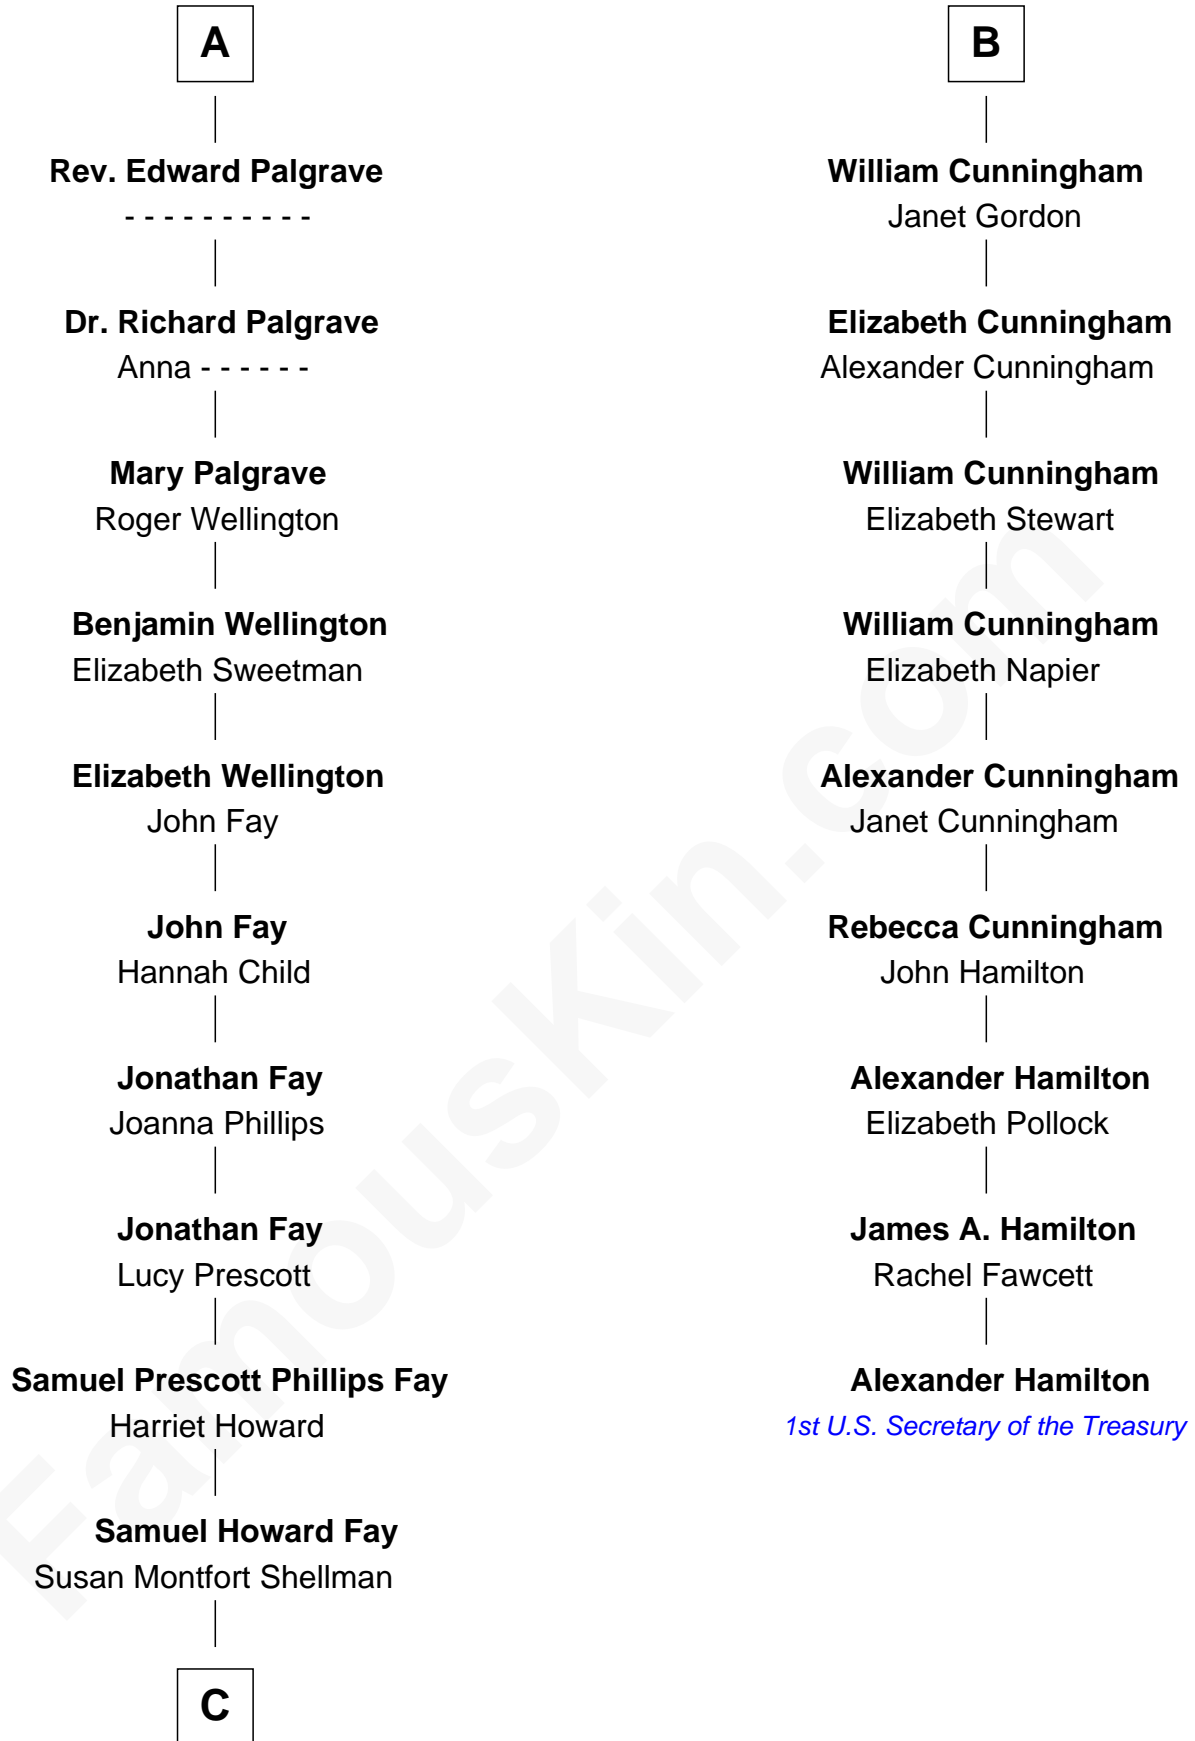

FamousKin.com
Relationship Chart of
George H. W. Bush
41st U.S. President

15th cousin 5 times removed of
Alexander Hamilton
1st U.S. Secretary of the Treasury

C

Harriet Eleanor Fay
Rev. James Smith Bush

Samuel Prescott Bush
Flora Sheldon

Prescott Sheldon Bush
Dorothy Wear Walker

George H. W. Bush
41st U.S. President

FamousKin.com