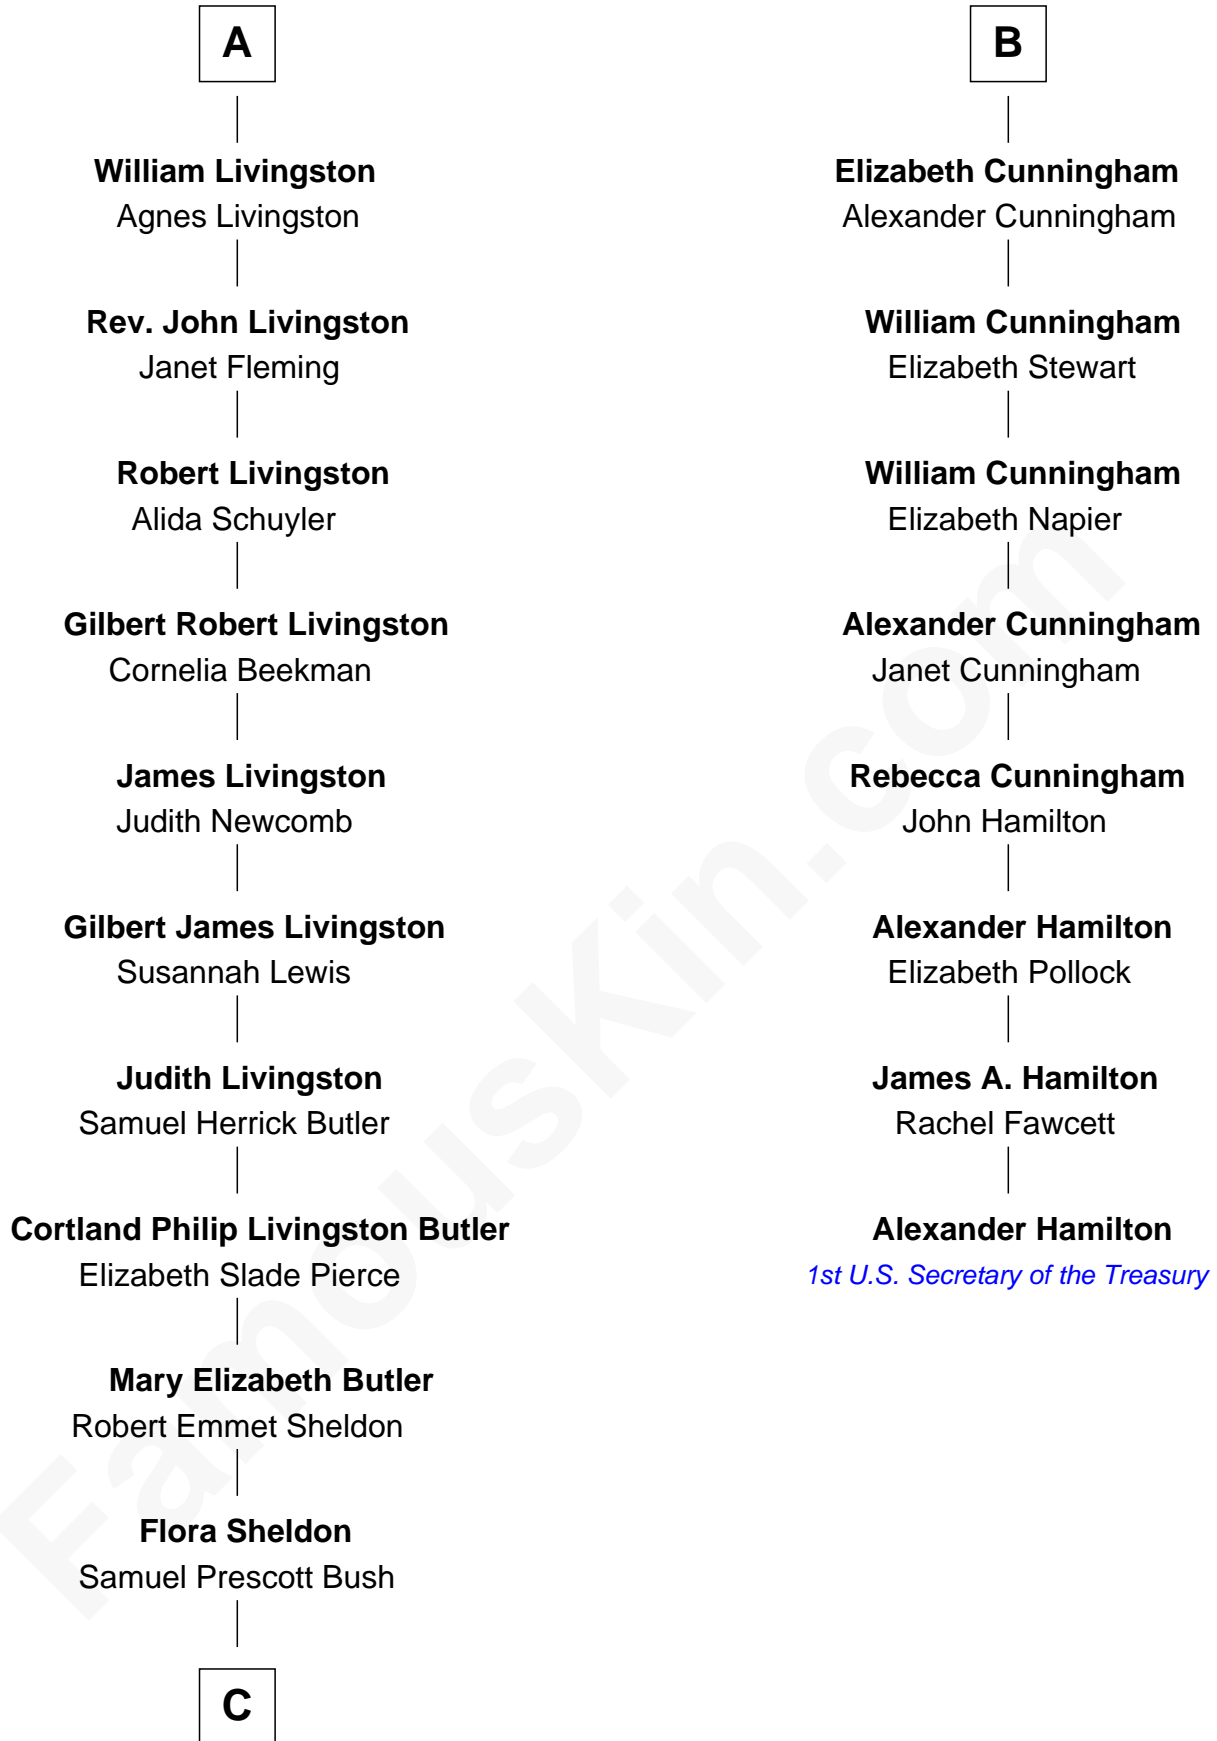

FamousKin.com
Relationship Chart of
George H. W. Bush
41st U.S. President

14th cousin 4 times removed of
Alexander Hamilton
1st U.S. Secretary of the Treasury

C

—
Prescott Sheldon Bush

Dorothy Wear Walker

—
George H. W. Bush

41st U.S. President

FamousKin.com