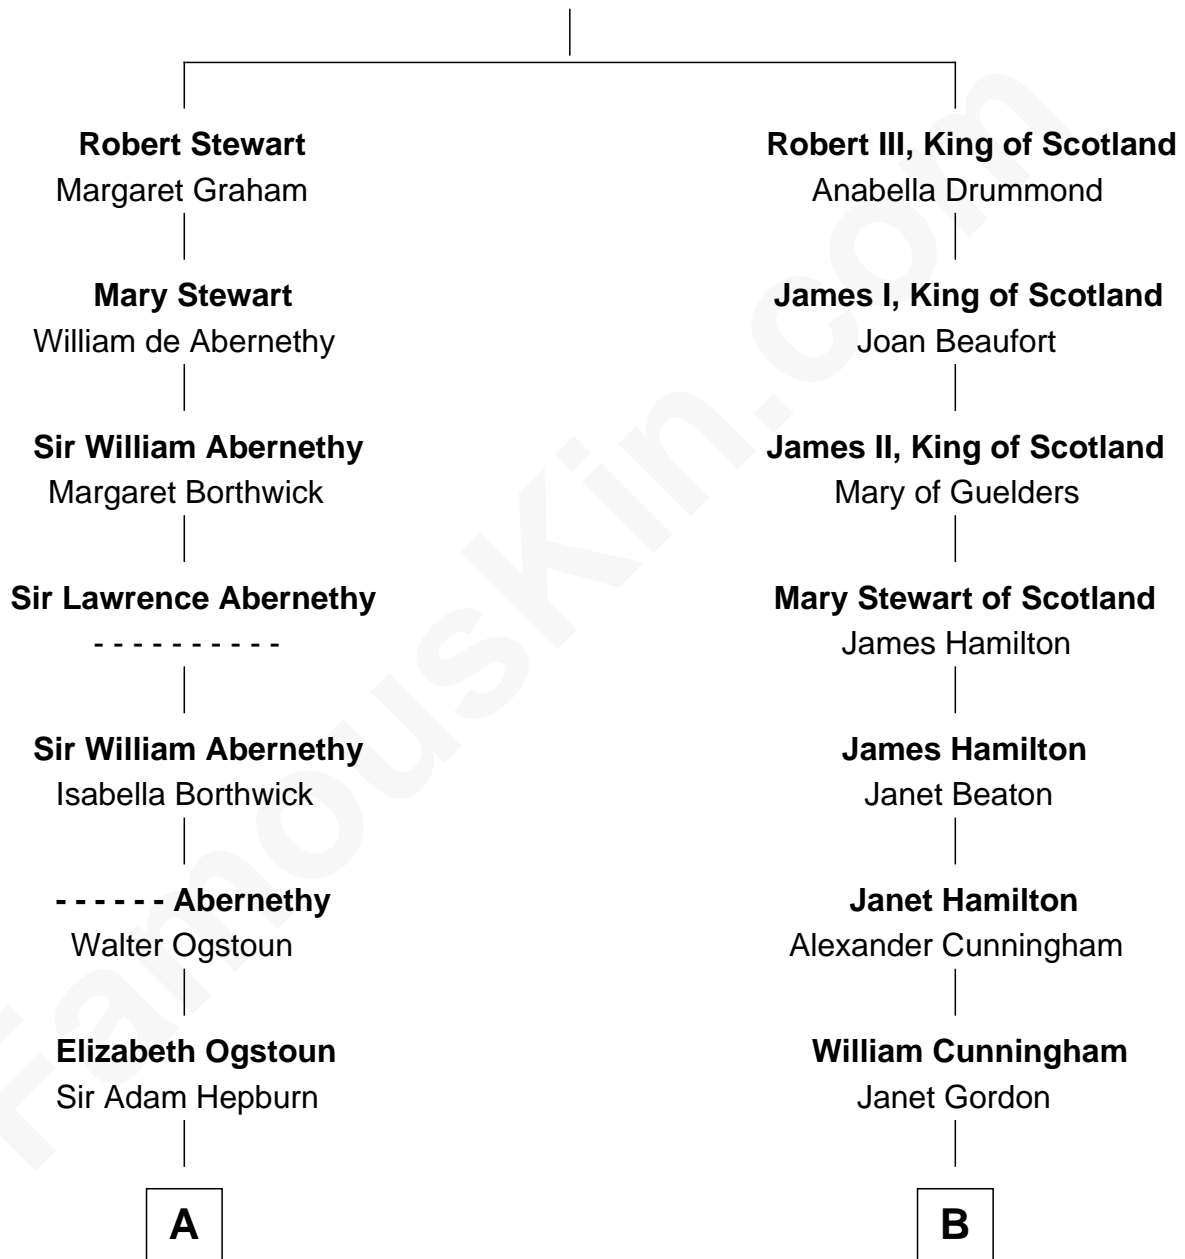

# FamousKin.com Relationship Chart of

**George H. W. Bush**

*41st U.S. President*

14th cousin 7 times removed of

**Alexander Hamilton**

*1st U.S. Secretary of the Treasury*

**Elizabeth Mure**

Robert II, King of Scotland

**C**

—  
**Cortland Philip Livingston Butler**

Elizabeth Slade Pierce

—  
**Mary Elizabeth Butler**

Robert Emmet Sheldon

—  
**Flora Sheldon**

Samuel Prescott Bush

—  
**Prescott Sheldon Bush**

Dorothy Wear Walker

—  
**George H. W. Bush**

*41st U.S. President*

FamousKin.com