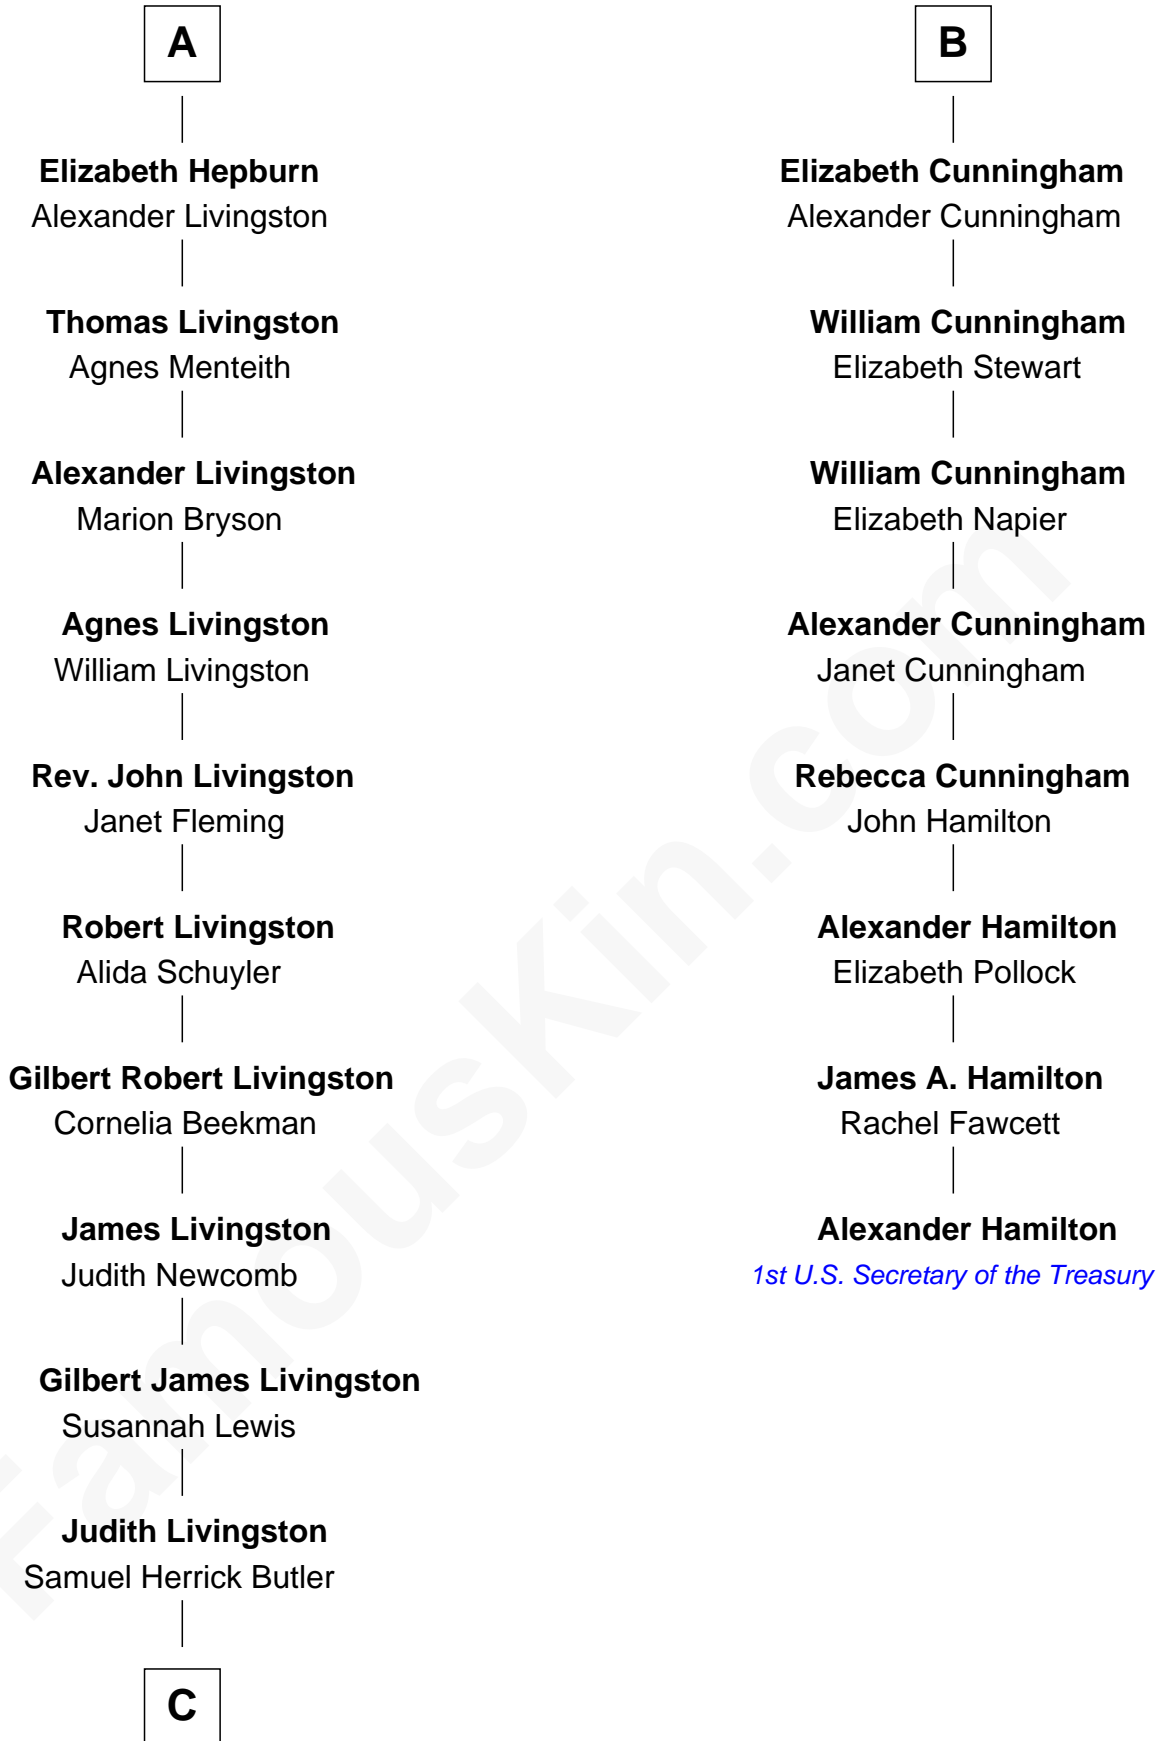

# FamousKin.com Relationship Chart of

**George H. W. Bush**

*41st U.S. President*

14th cousin 7 times removed of

**Alexander Hamilton**

*1st U.S. Secretary of the Treasury*

**Elizabeth Mure**

Robert II, King of Scotland

**C**

—  
**Cortland Philip Livingston Butler**

Elizabeth Slade Pierce

—  
**Mary Elizabeth Butler**

Robert Emmet Sheldon

—  
**Flora Sheldon**

Samuel Prescott Bush

—  
**Prescott Sheldon Bush**

Dorothy Wear Walker

—  
**George H. W. Bush**

*41st U.S. President*

FamousKin.com