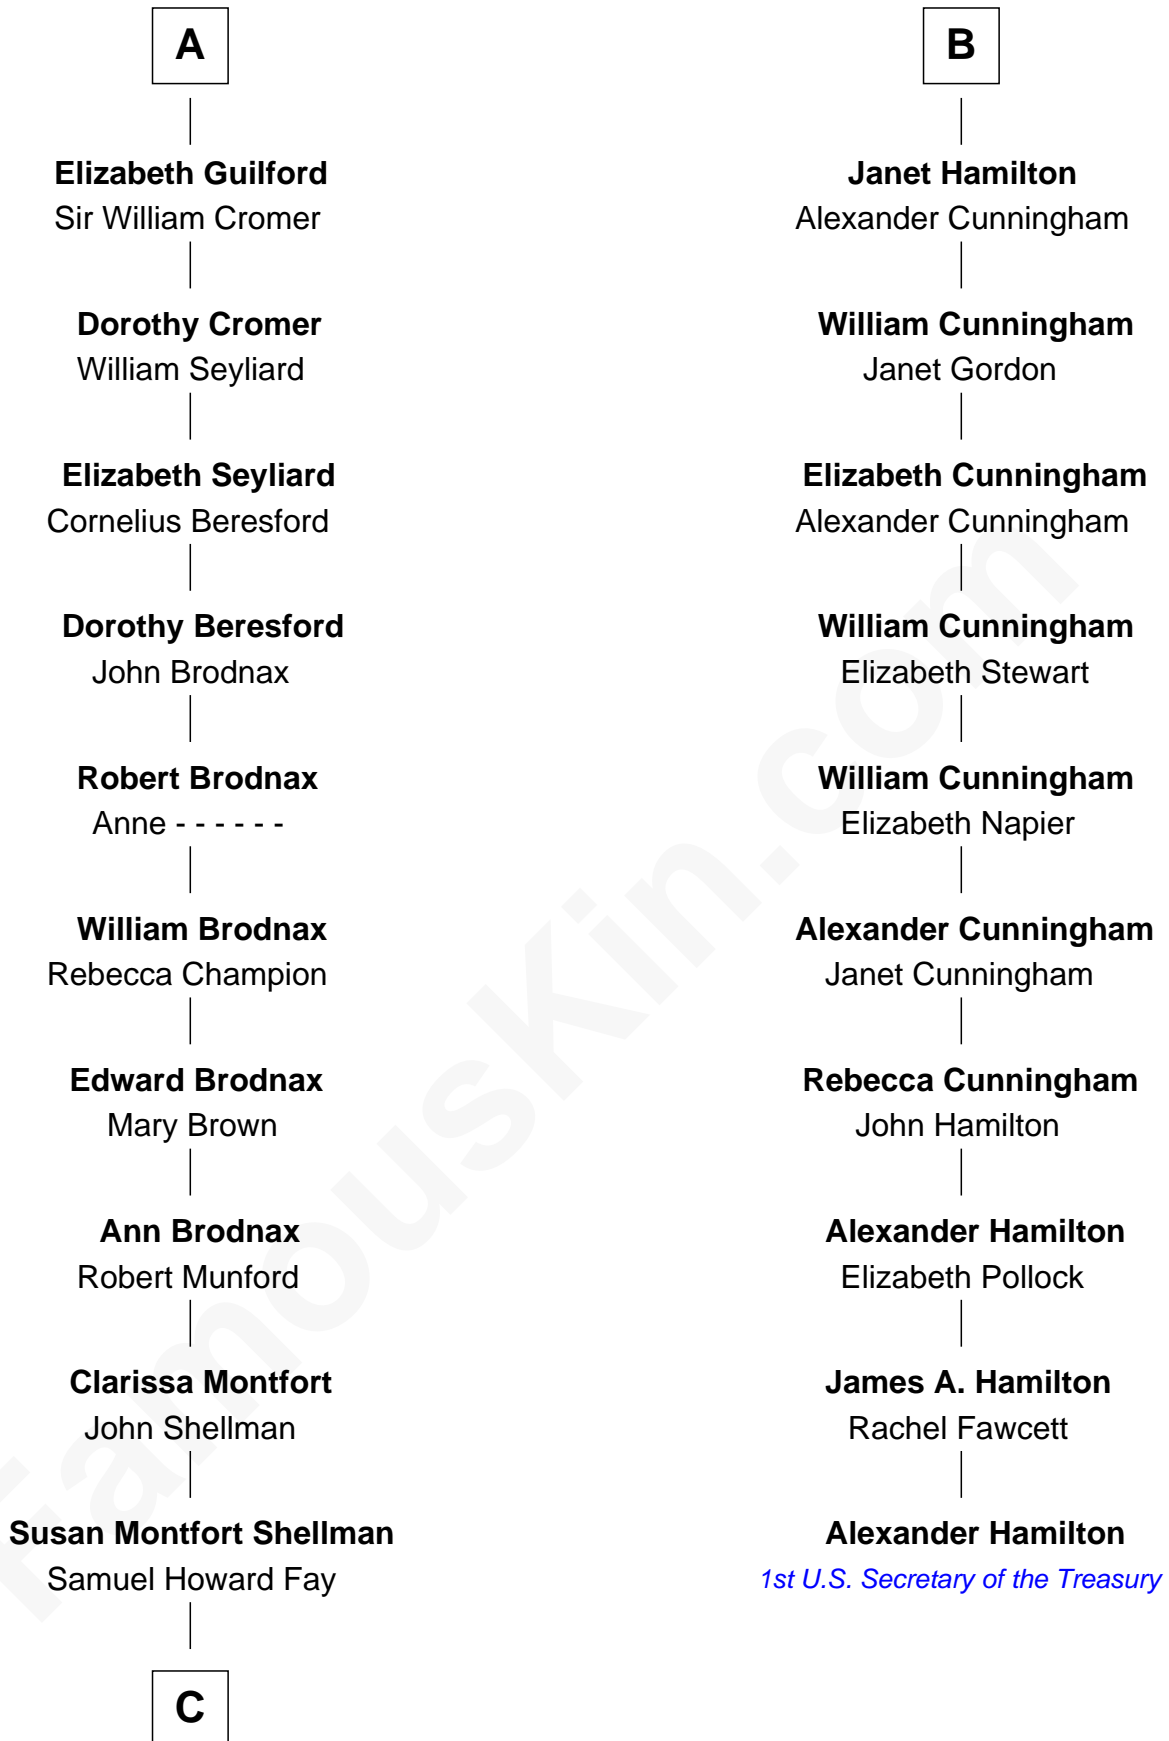

**FamousKin.com**  
**Relationship Chart of**  
**George H. W. Bush**  
*41st U.S. President*

**16th cousin 4 times removed of**  
**Alexander Hamilton**  
*1st U.S. Secretary of the Treasury*

**C**

—  
**Harriet Eleanor Fay**  
Rev. James Smith Bush

—  
**Samuel Prescott Bush**  
Flora Sheldon

—  
**Prescott Sheldon Bush**  
Dorothy Wear Walker

—  
**George H. W. Bush**  
*41st U.S. President*

FamousKin.com