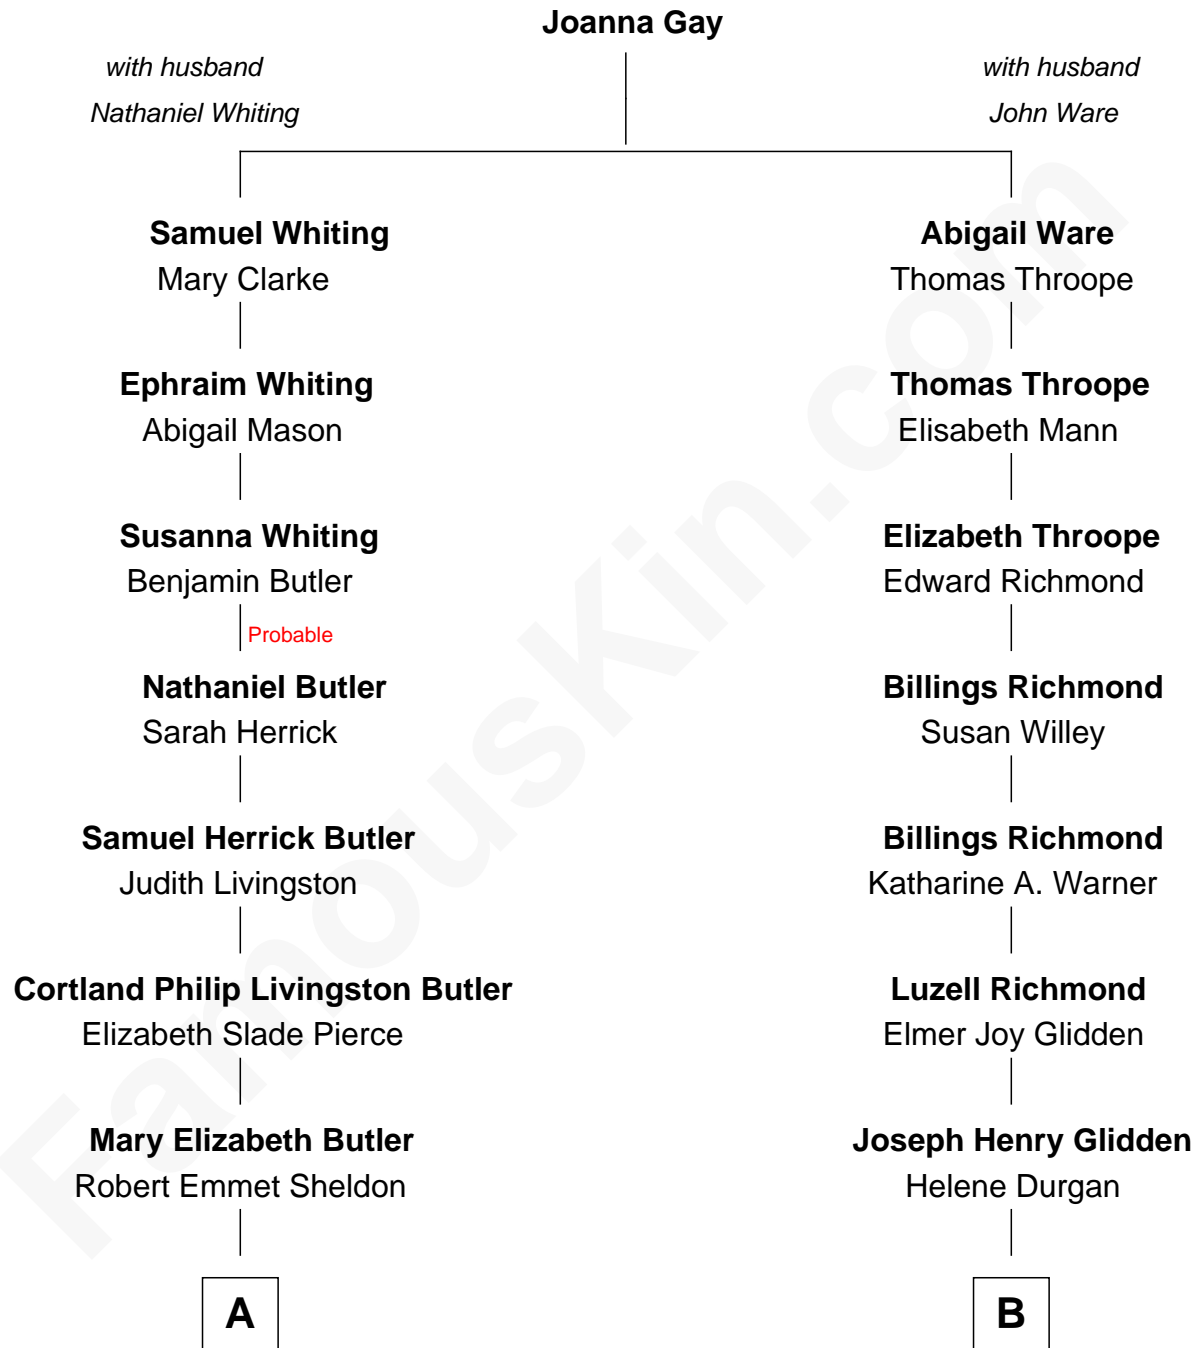

FamousKin.com Relationship Chart of

George H. W. Bush

41st U.S. President

9th cousin of

Zac Efron

Movie Actor

A

Flora Sheldon
Samuel Prescott Bush