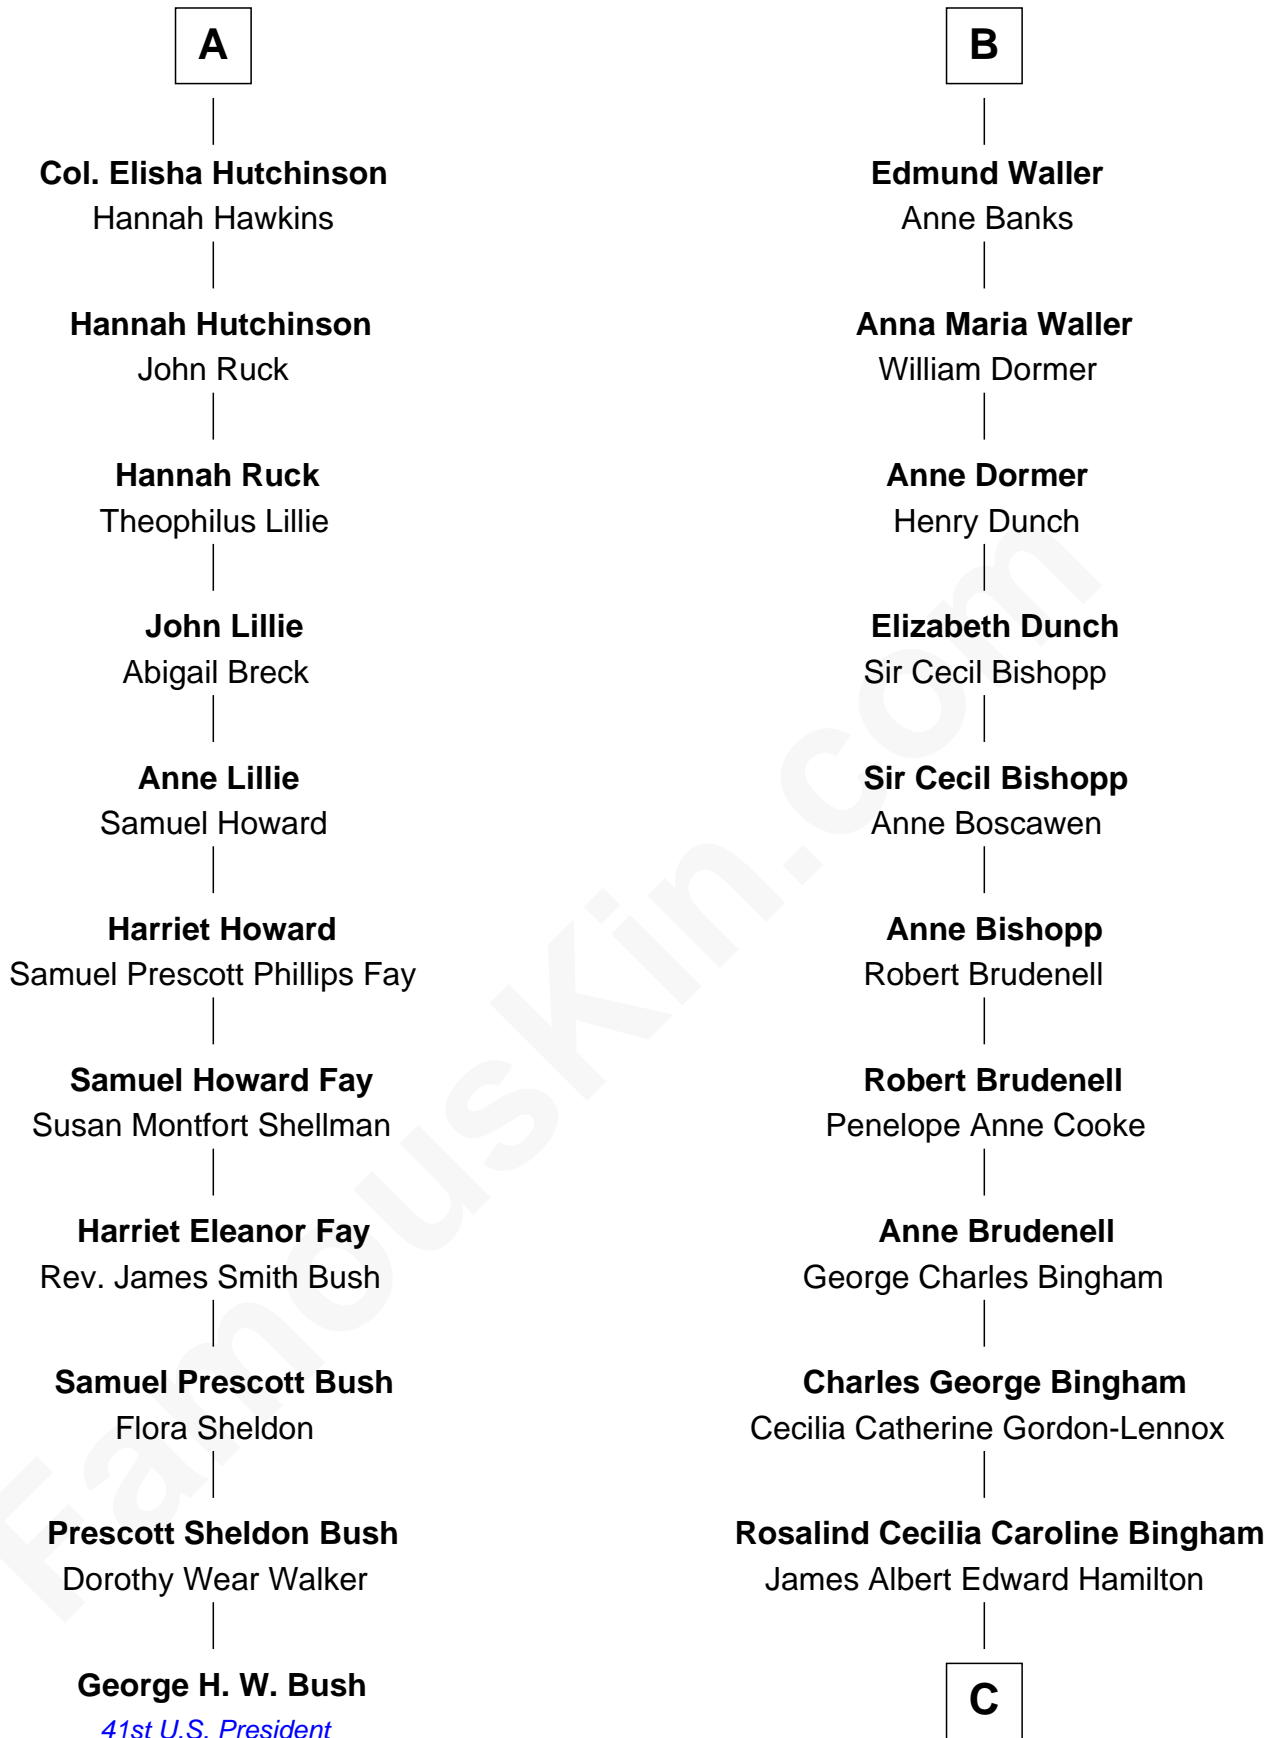

FamousKin.com
Relationship Chart of
George H. W. Bush
41st U.S. President

17th cousin 2 times removed of
Princess Diana
Princess of Wales

Sir Hugh Willoughby
 Margaret Freville

C

Cynthia Elinor Beatrix Hamilton

Albert Edward John Spencer

Edward John Spencer

Frances Ruth Burke Roche

Princess Diana

Princess of Wales

FamousKin.com