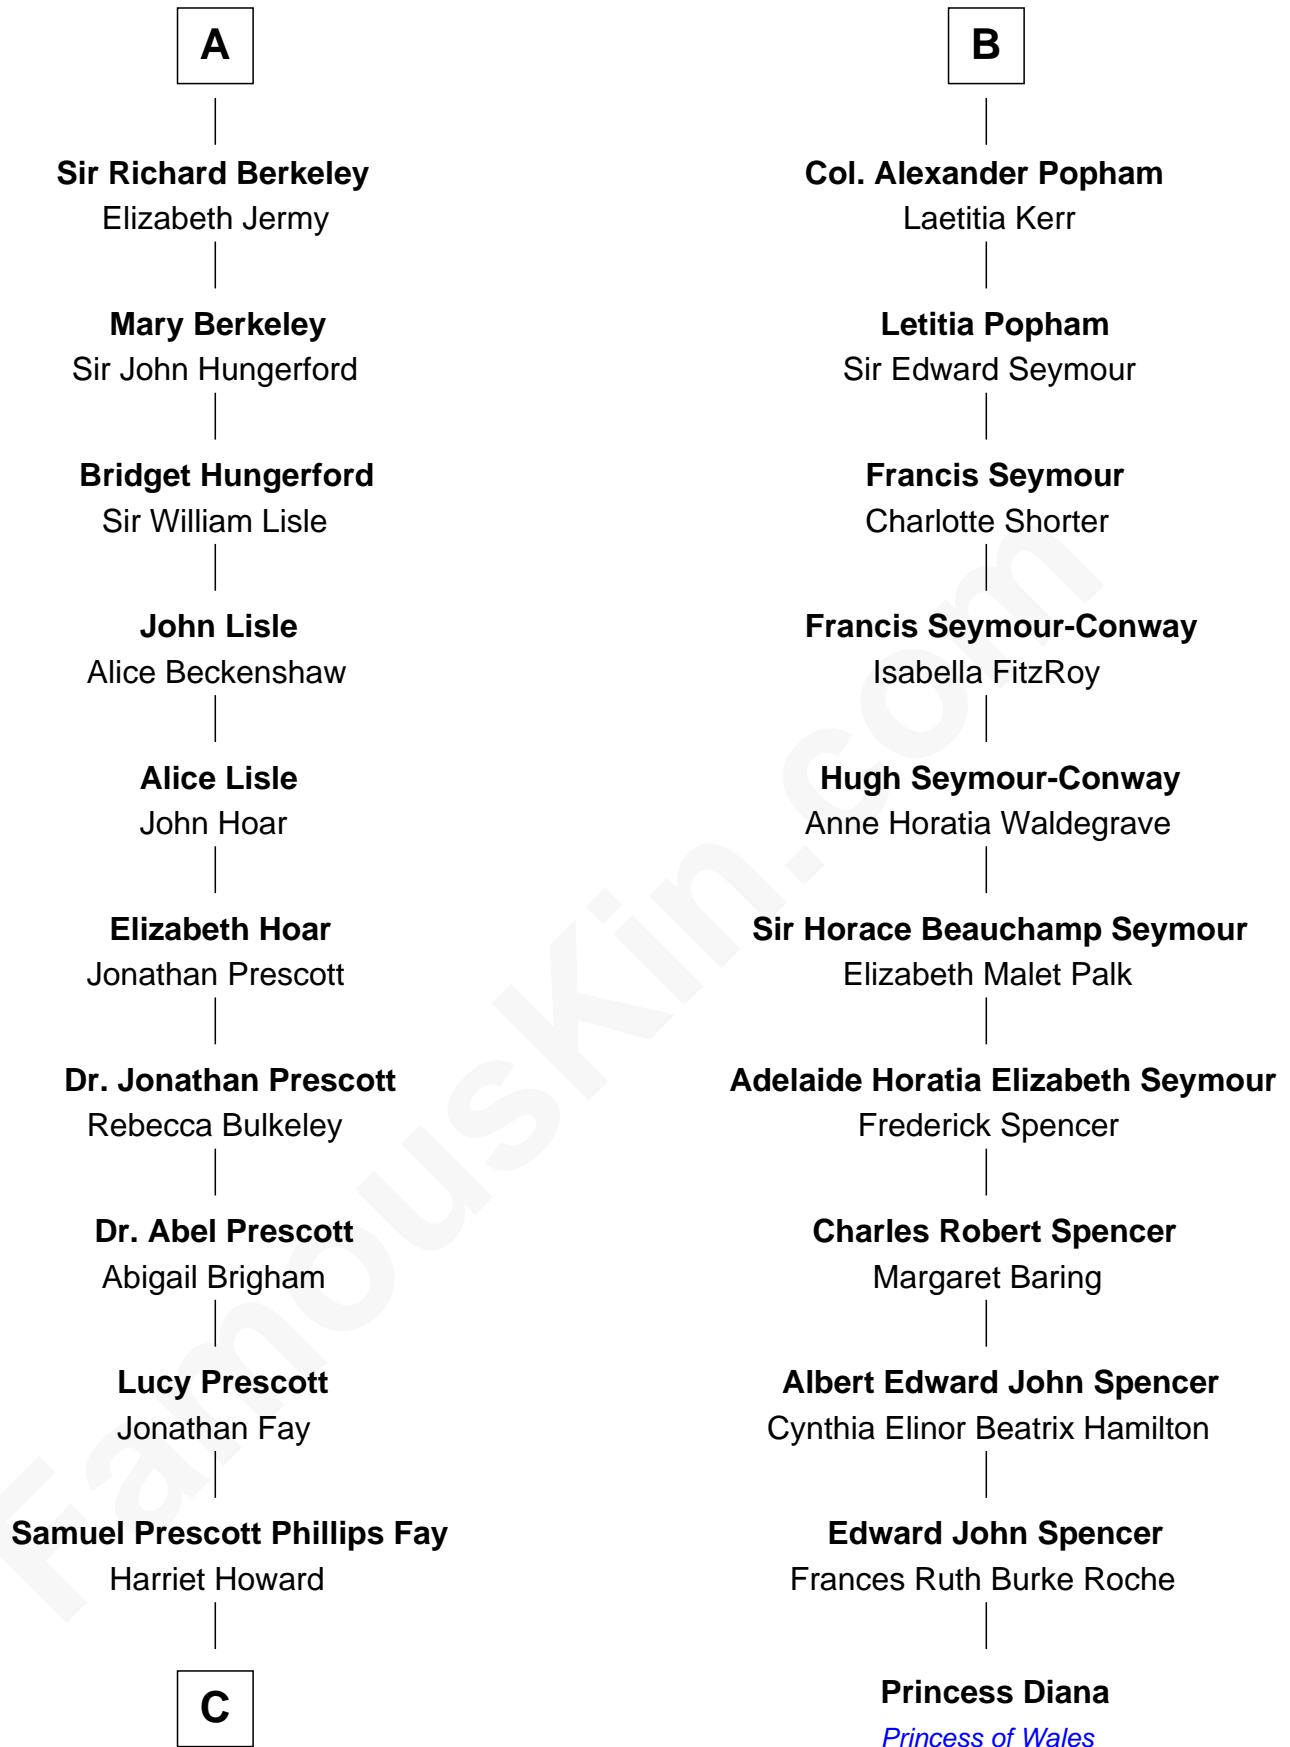

FamousKin.com
Relationship Chart of
George H. W. Bush
41st U.S. President

17th cousin 4 times removed of
Princess Diana
Princess of Wales

Sir Maurice de Berkeley
 Eve la Zouche

Maurice de Berkeley
 Margaret - - - - -

Thomas Berkeley
 Catherine Botetourte

Maurice Berkeley
 Johanna Denham

Maurice Berkeley
 Ellen Montfort

Sir William Berkeley
 Anne Stafford

Richard Berkeley
 Elizabeth Conningsby

Sir John Berkeley
 Isabel Dennis

A

Thomas de Berkeley
 Katherine de Clyvedon

Sir John Berkeley
 Elizabeth Betteshorne

Elizabeth Berkeley
 Sir John Sutton

Sir Edmund Sutton
 Matilda Clifford

Thomas Dudley
 Grace Threlkeld

John Dudley
 Elizabeth Gardiner

Anne Dudley
 Sir Francis Popham

B

C

—
Samuel Howard Fay
Susan Montfort Shellman

—
Harriet Eleanor Fay
Rev. James Smith Bush

—
Samuel Prescott Bush
Flora Sheldon

—
Prescott Sheldon Bush
Dorothy Wear Walker

—
George H. W. Bush
41st U.S. President