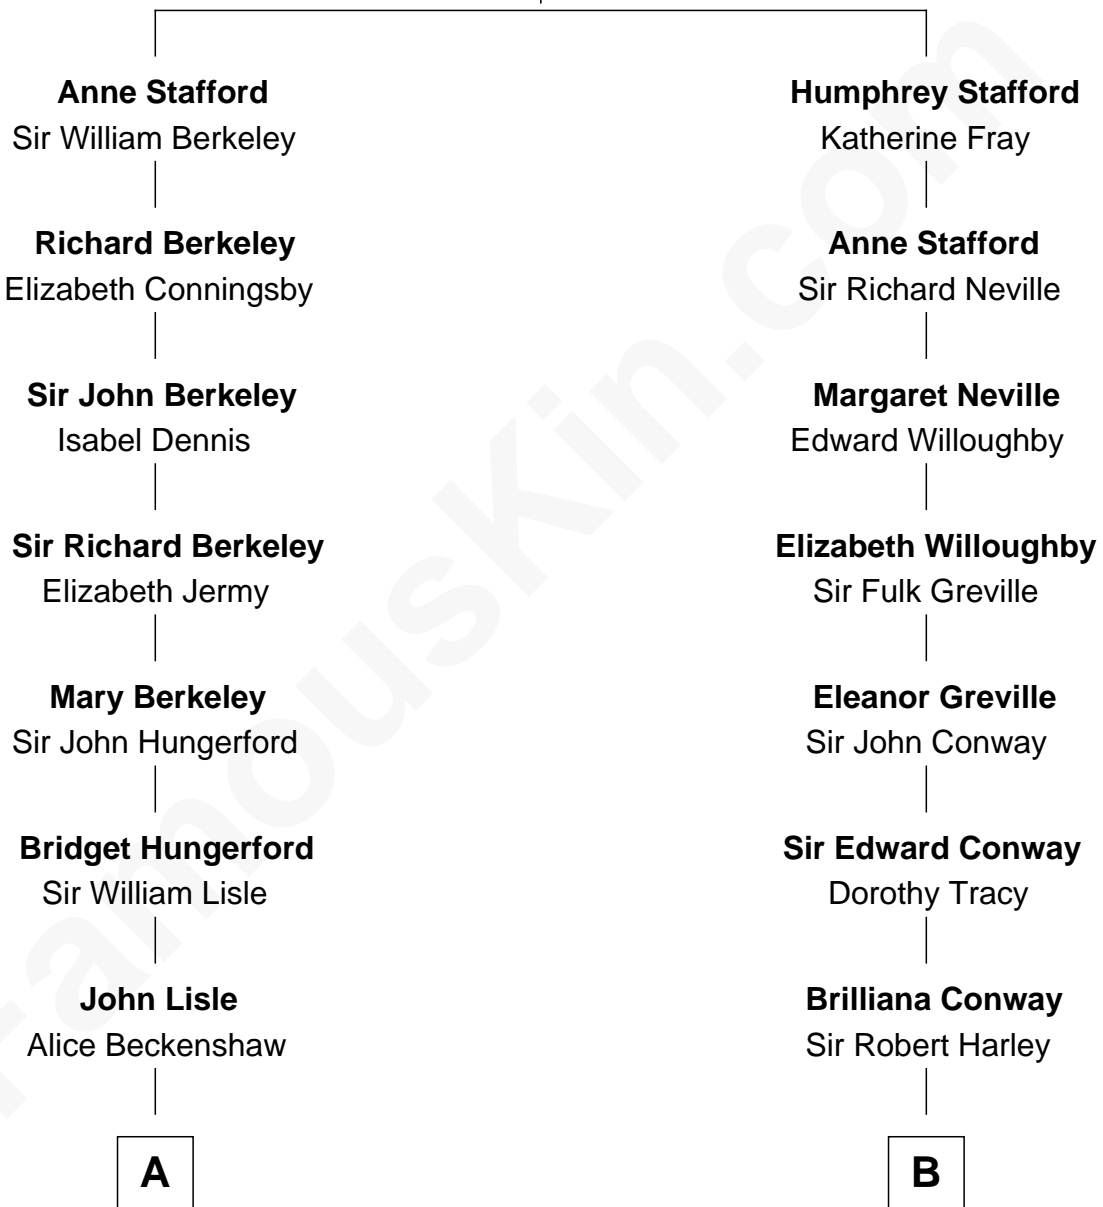

FamousKin.com
Relationship Chart of
George H. W. Bush
41st U.S. President

17th cousin 1 time removed of
Prince William
Prince of Wales

Sir Humphrey Stafford
 Eleanor Aylesbury

C

Charles III, King of the United Kingdom

Princess Diana Frances Spencer

Prince William

Prince of Wales

FamousKin.com