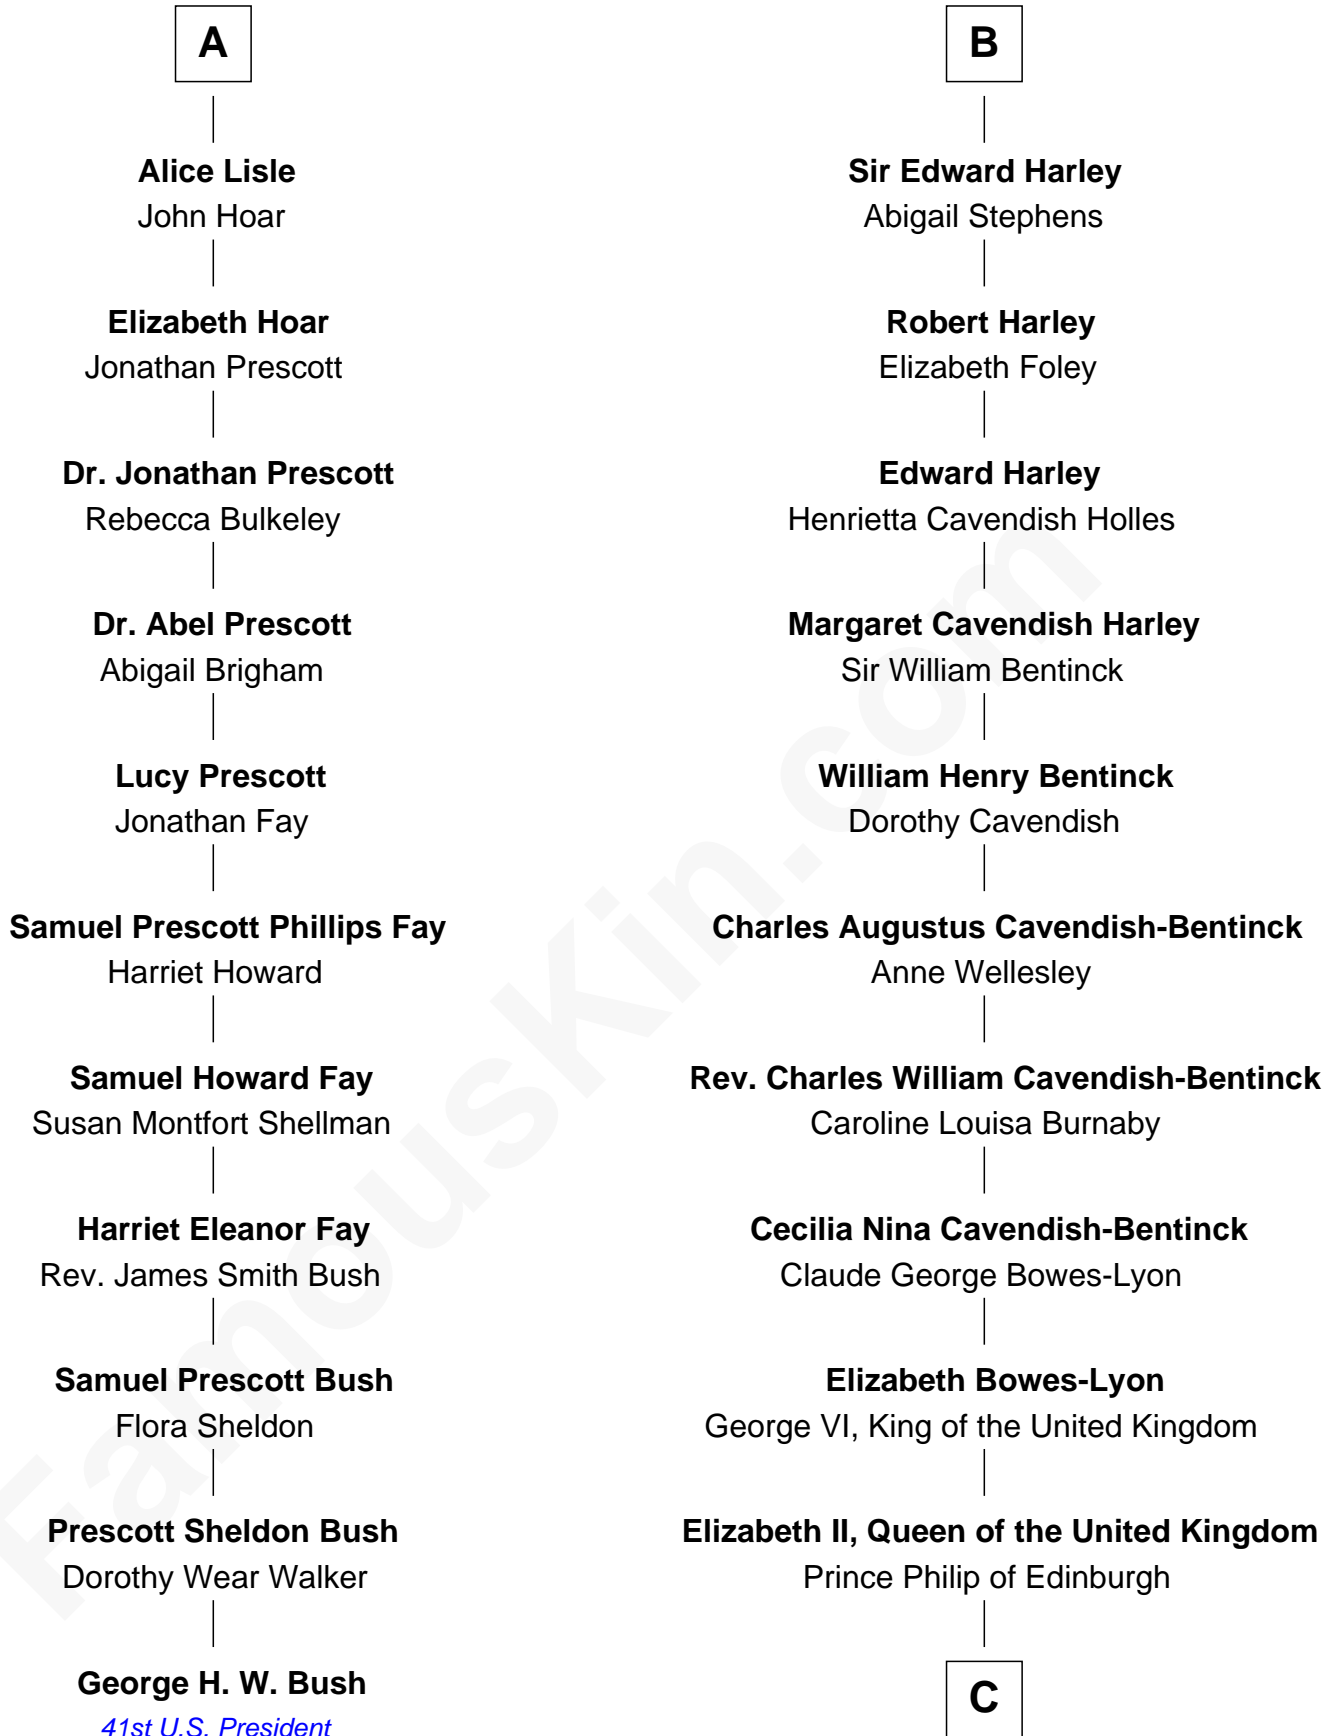

FamousKin.com
Relationship Chart of
George H. W. Bush
41st U.S. President

17th cousin 1 time removed of
Prince William
Prince of Wales

Sir Humphrey Stafford
 Eleanor Aylesbury

C

Charles III, King of the United Kingdom

Princess Diana Frances Spencer

Prince William

Prince of Wales

FamousKin.com