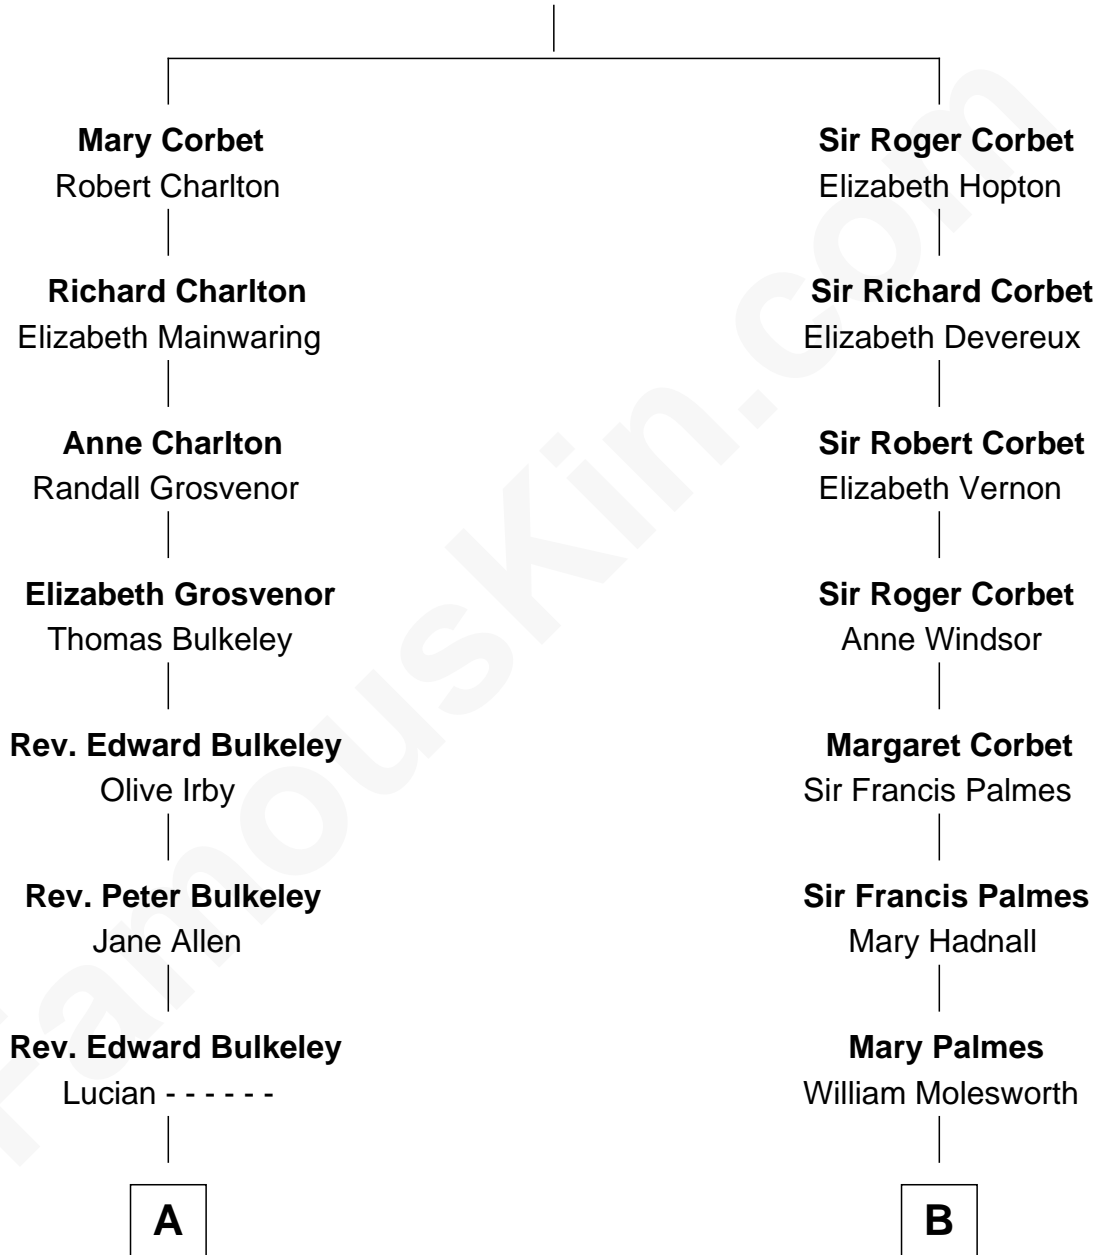

FamousKin.com
Relationship Chart of
George H. W. Bush
41st U.S. President

16th cousin 2 times removed of
Prince William
Prince of Wales

Sir Robert Corbet
 Margaret - - - - -

C

Princess Diana Frances Spencer
Charles III, King of the United Kingdom

Prince William
Prince of Wales

FamousKin.com