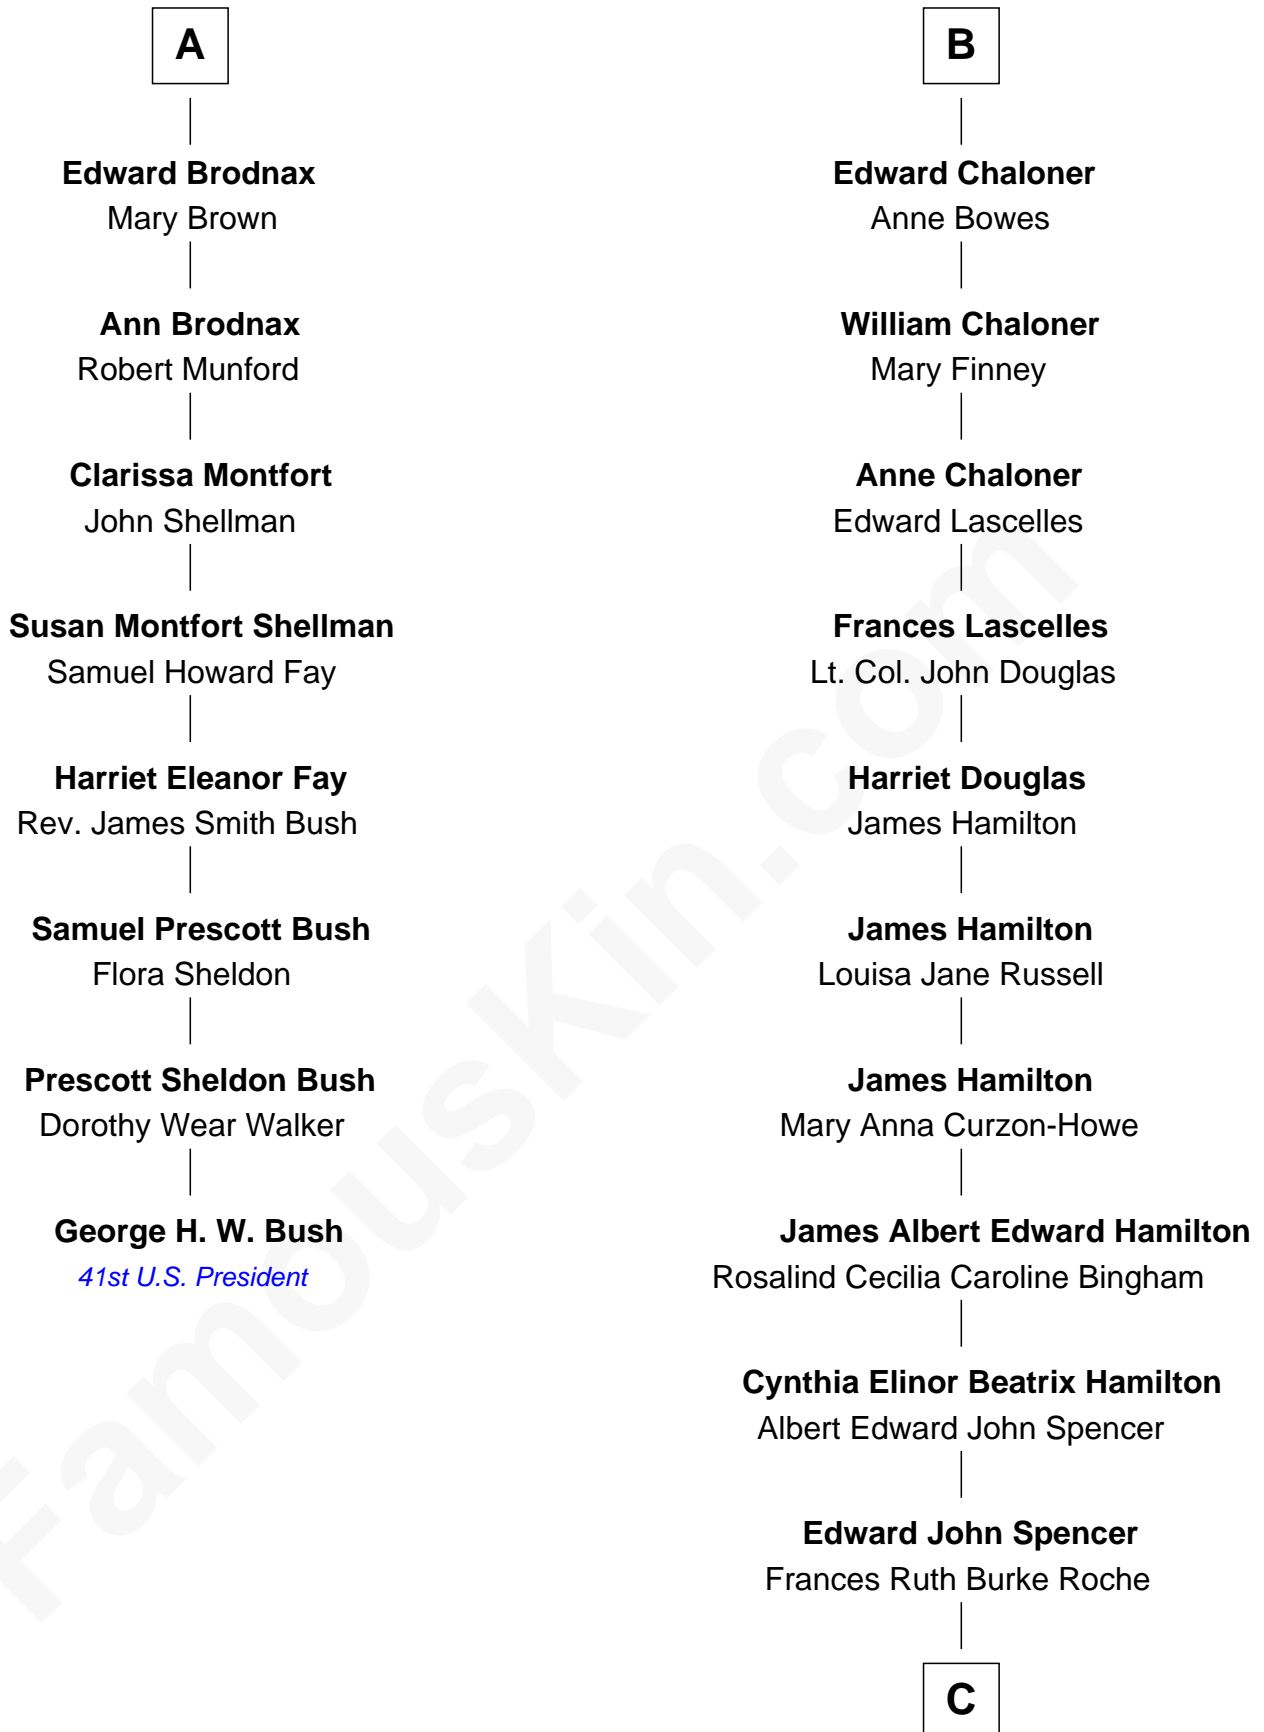

FamousKin.com
Relationship Chart of
George H. W. Bush
41st U.S. President

14th cousin 4 times removed of
Prince William
Prince of Wales

C

Princess Diana Frances Spencer
Charles III, King of the United Kingdom