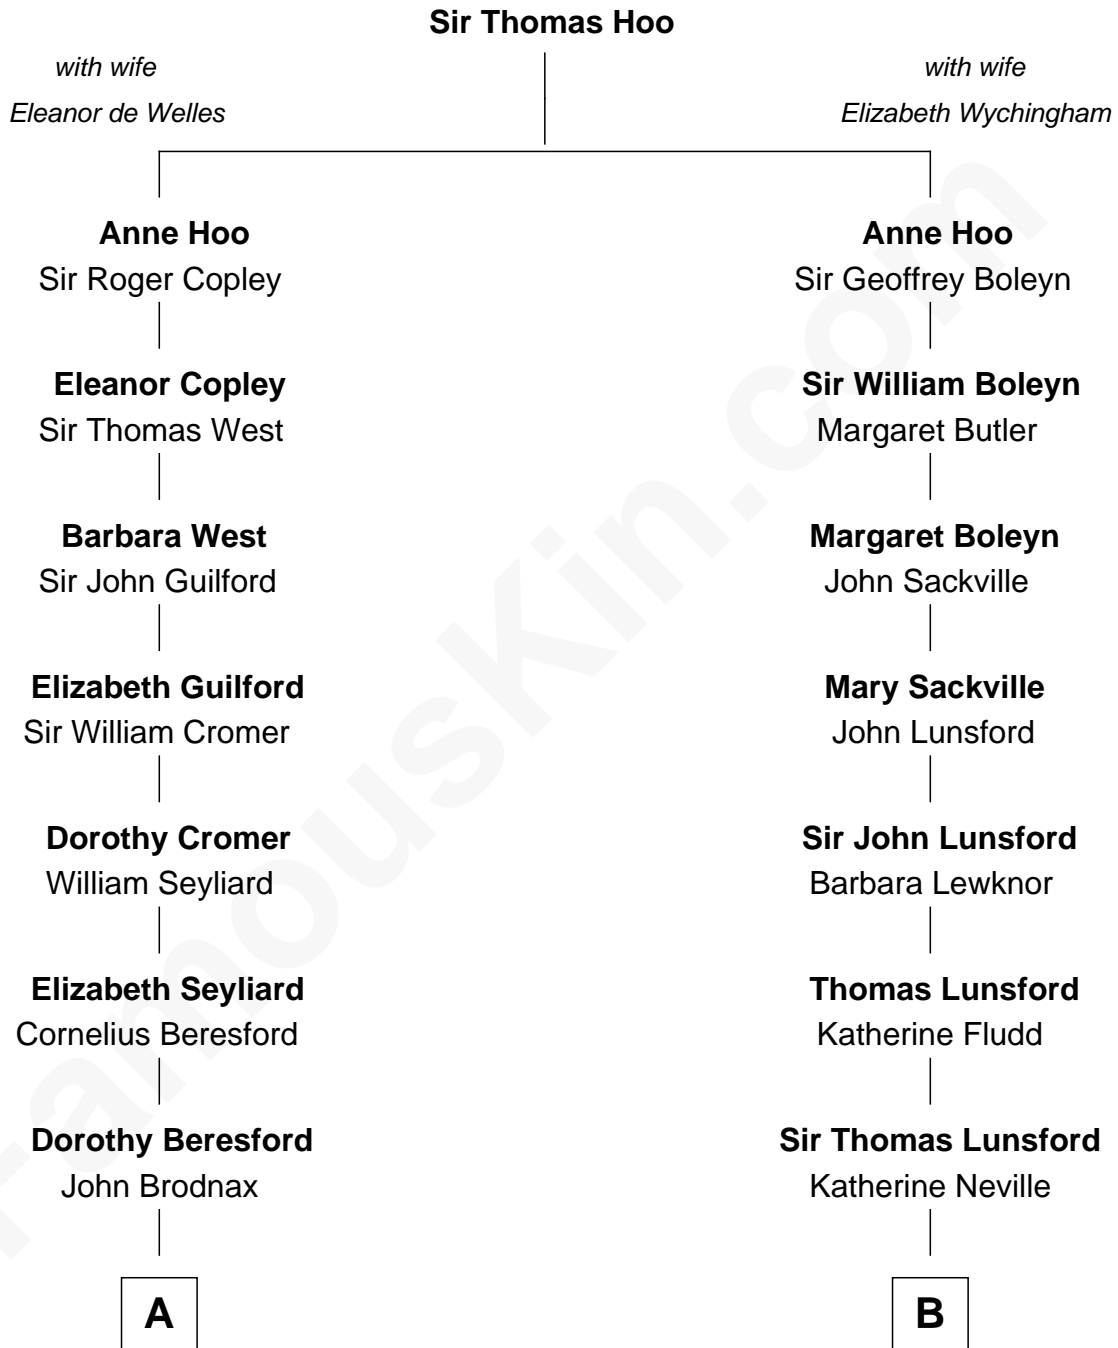

FamousKin.com
Relationship Chart of
George H. W. Bush
41st U.S. President

16th cousin 1 time removed of
Prince William
Prince of Wales

William photo by [InSapphoWeTrust](#) (CC BY-SA 2.0)