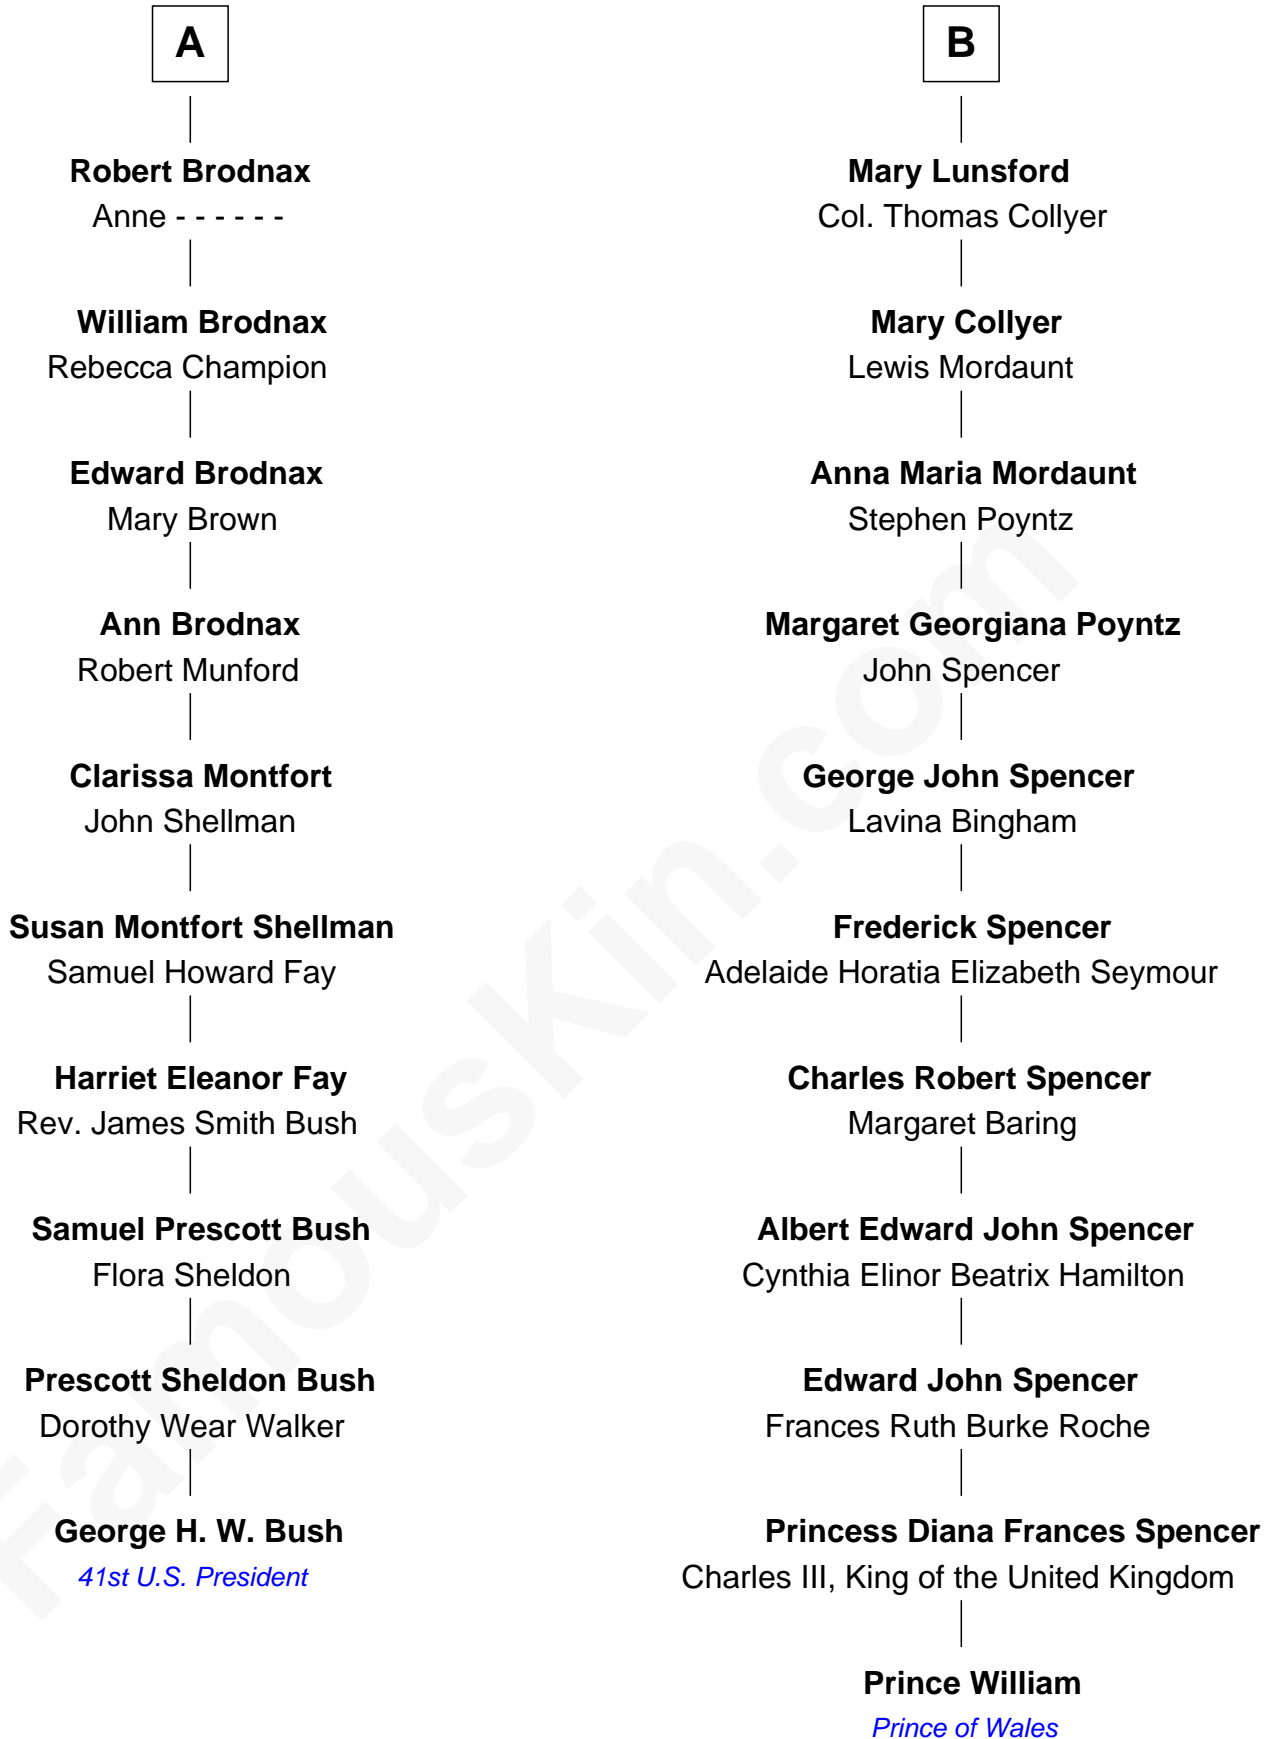

FamousKin.com
Relationship Chart of
George H. W. Bush
41st U.S. President

16th cousin 1 time removed of
Prince William
Prince of Wales

William photo by [InSapphoWeTrust](#) (CC BY-SA 2.0)