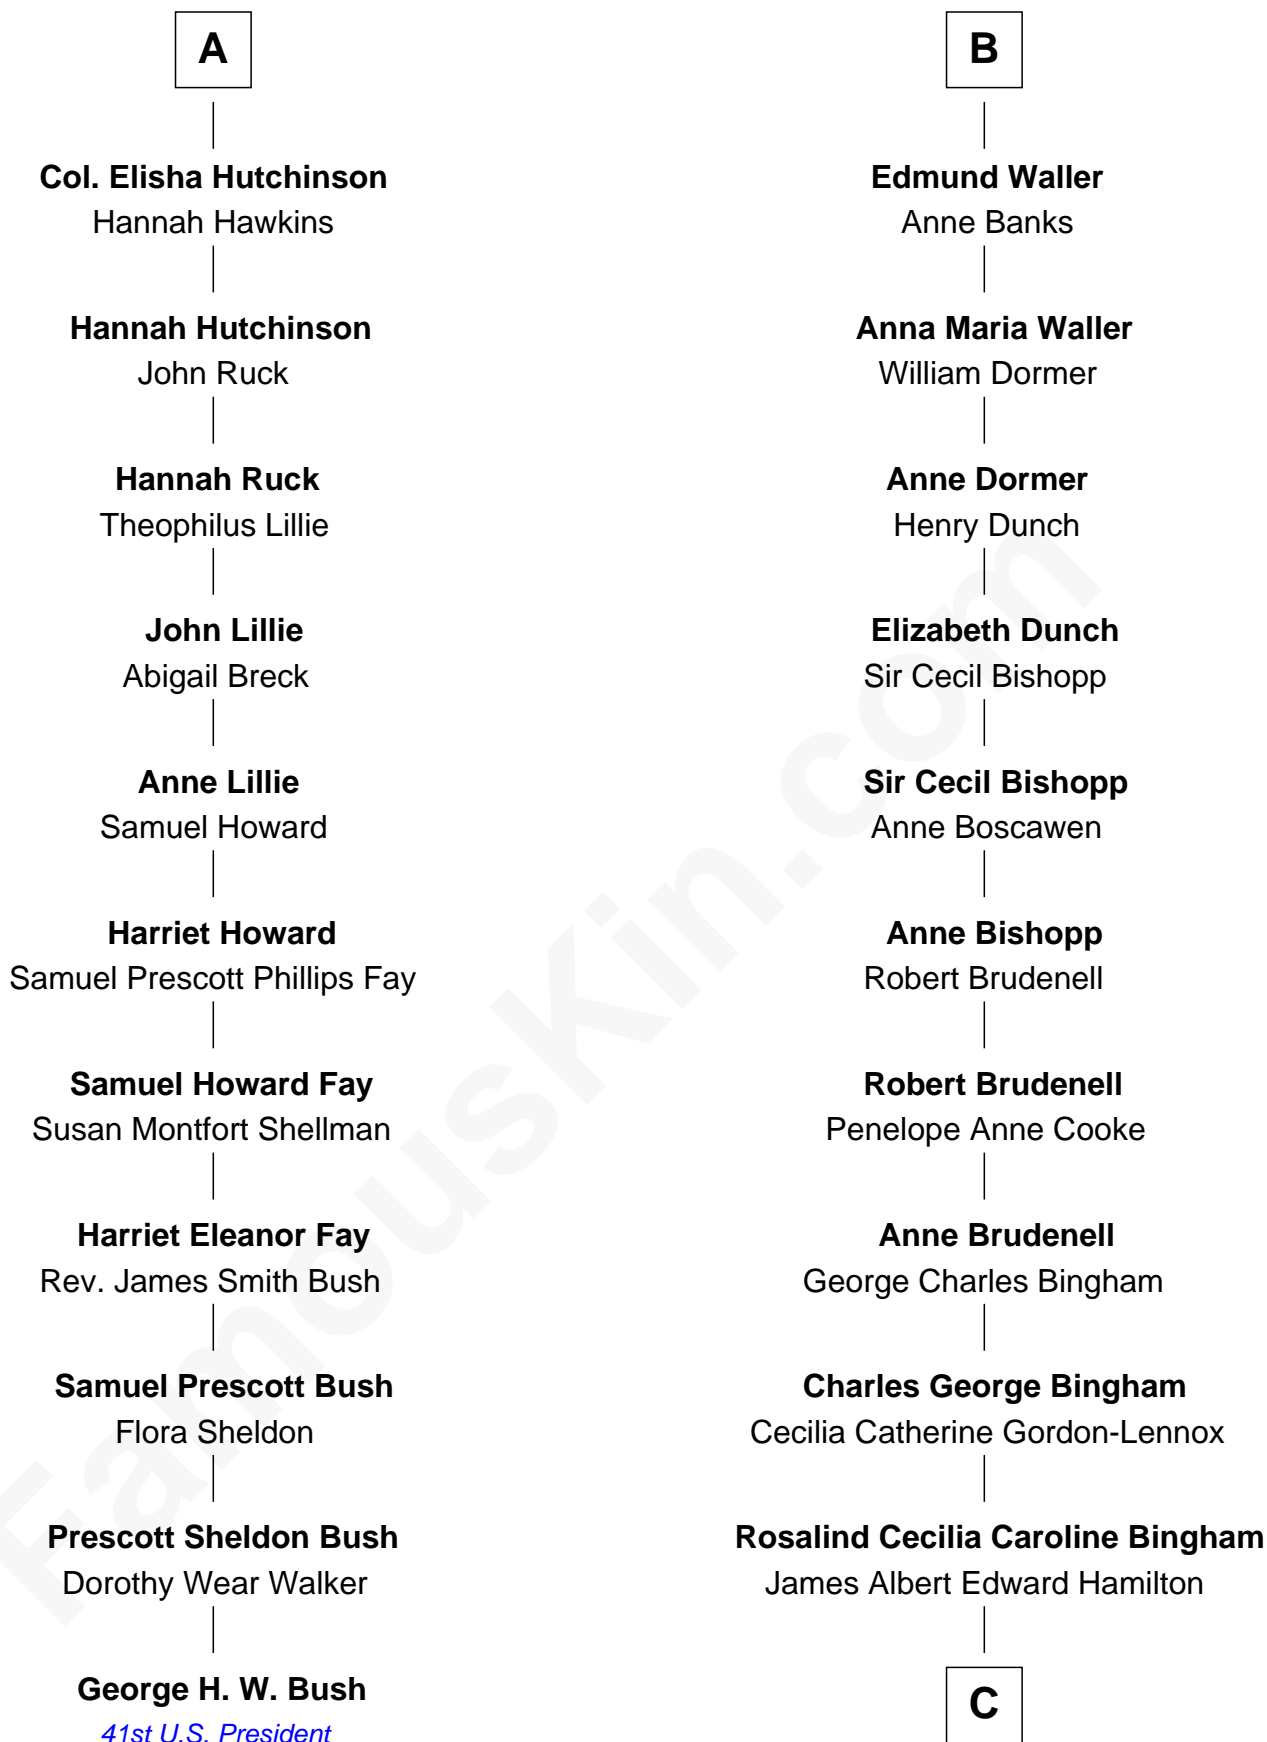

**FamousKin.com**  
**Relationship Chart of**  
**George H. W. Bush**  
*41st U.S. President*

**17th cousin 3 times removed of**  
**Prince William**  
*Prince of Wales*

**Sir Hugh Willoughby**  
 Margaret Freville

C

**Cynthia Elinor Beatrix Hamilton**

Albert Edward John Spencer

**Edward John Spencer**

Frances Ruth Burke Roche

**Princess Diana Frances Spencer**

Charles III, King of the United Kingdom

**Prince William**