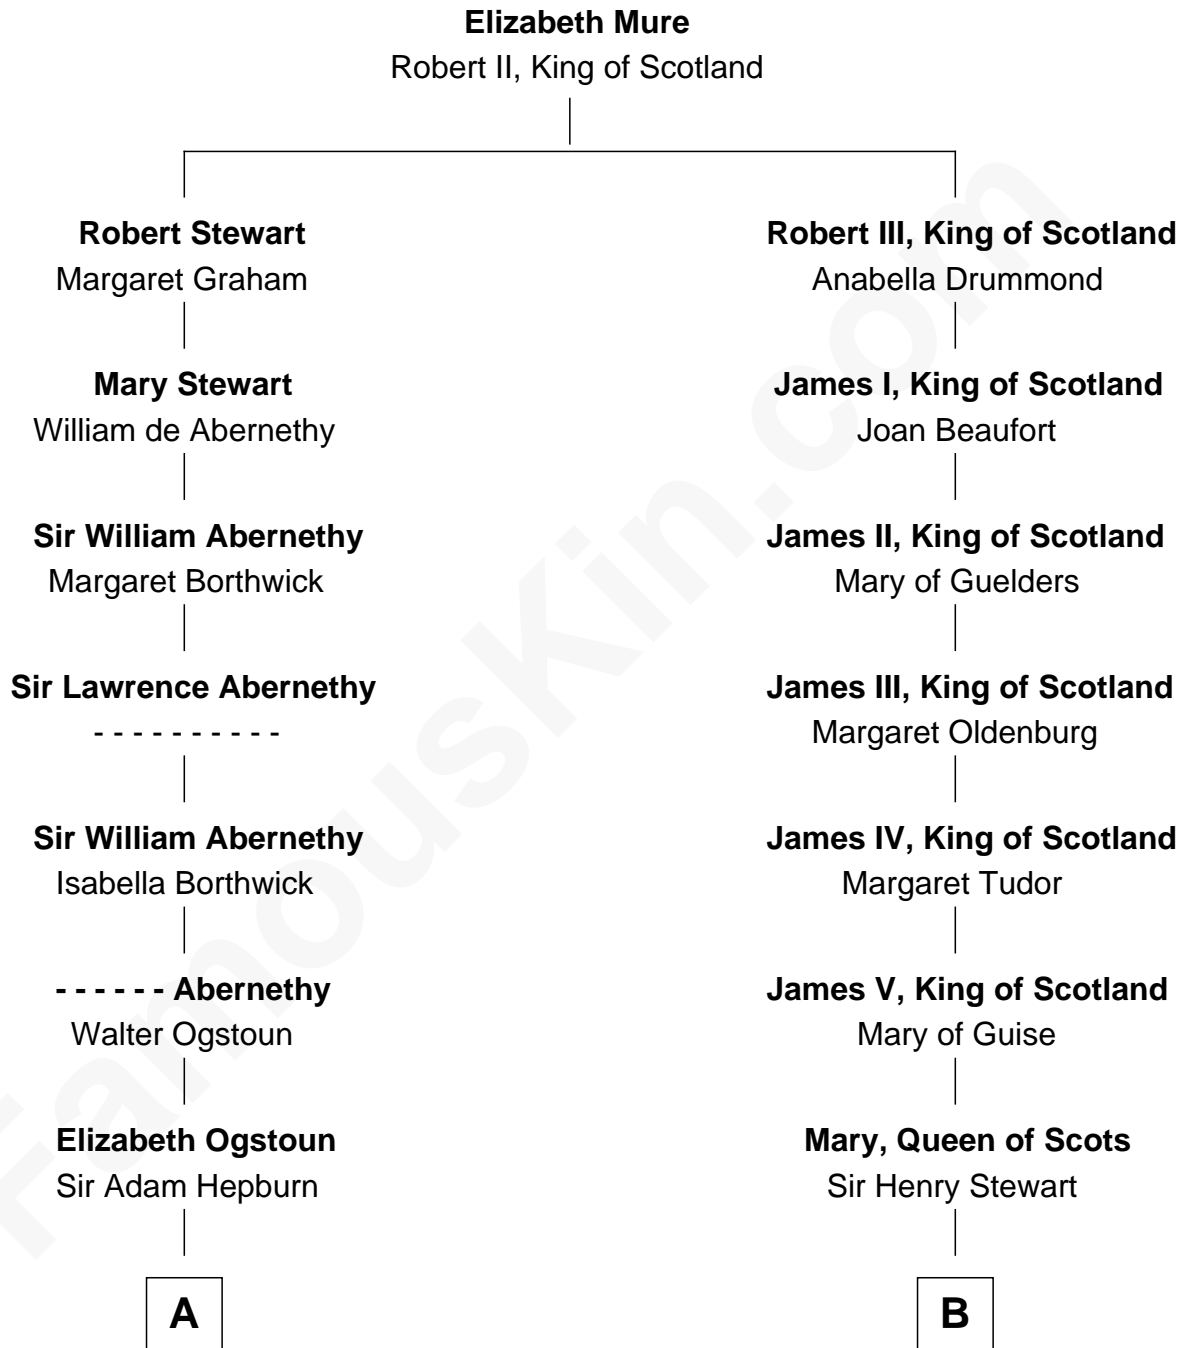

FamousKin.com Relationship Chart of

George H. W. Bush

41st U.S. President

20th cousin 1 time removed of

Prince William

Prince of Wales

C

Cortland Philip Livingston Butler

Elizabeth Slade Pierce

Mary Elizabeth Butler

Robert Emmet Sheldon

Flora Sheldon

Samuel Prescott Bush

Prescott Sheldon Bush

Dorothy Wear Walker

George H. W. Bush

41st U.S. President

D

Albert Edward John Spencer

Cynthia Elinor Beatrix Hamilton

Edward John Spencer

Frances Ruth Burke Roche

Princess Diana Frances Spencer

Charles III, King of the United Kingdom