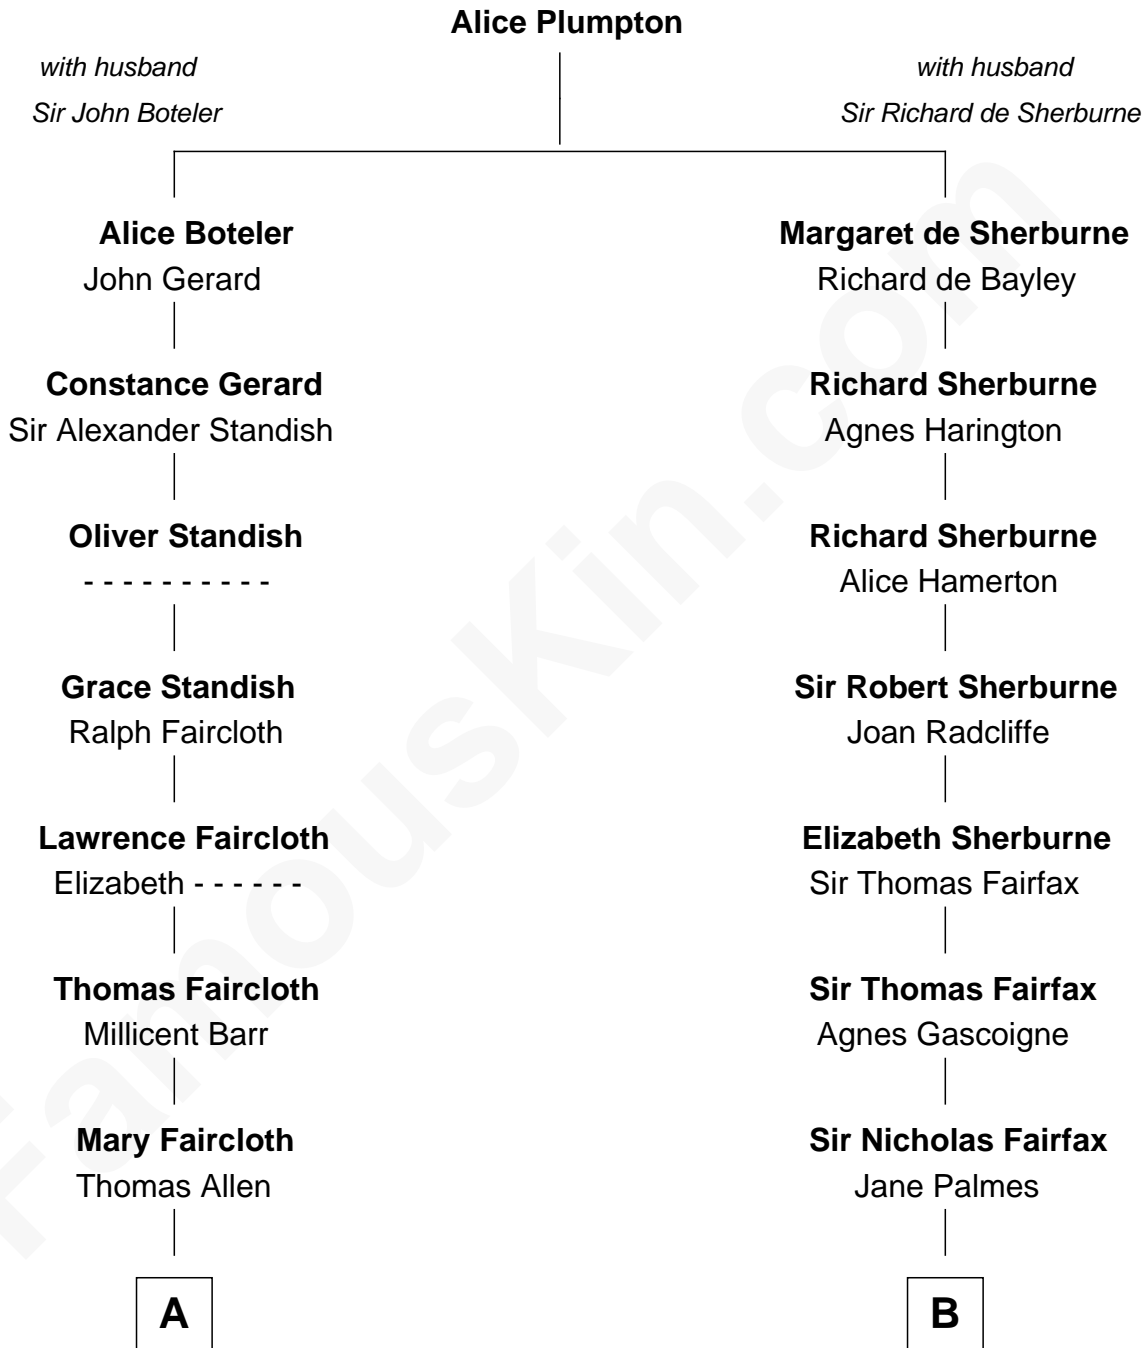

FamousKin.com
Relationship Chart of
George H. W. Bush
41st U.S. President

18th cousin 3 times removed of
Prince William
Prince of Wales

C

Prescott Sheldon Bush

Dorothy Wear Walker

George H. W. Bush

41st U.S. President

D

Charles Robert Spencer

Margaret Baring

Albert Edward John Spencer

Cynthia Elinor Beatrix Hamilton

Edward John Spencer

Frances Ruth Burke Roche

Princess Diana Frances Spencer